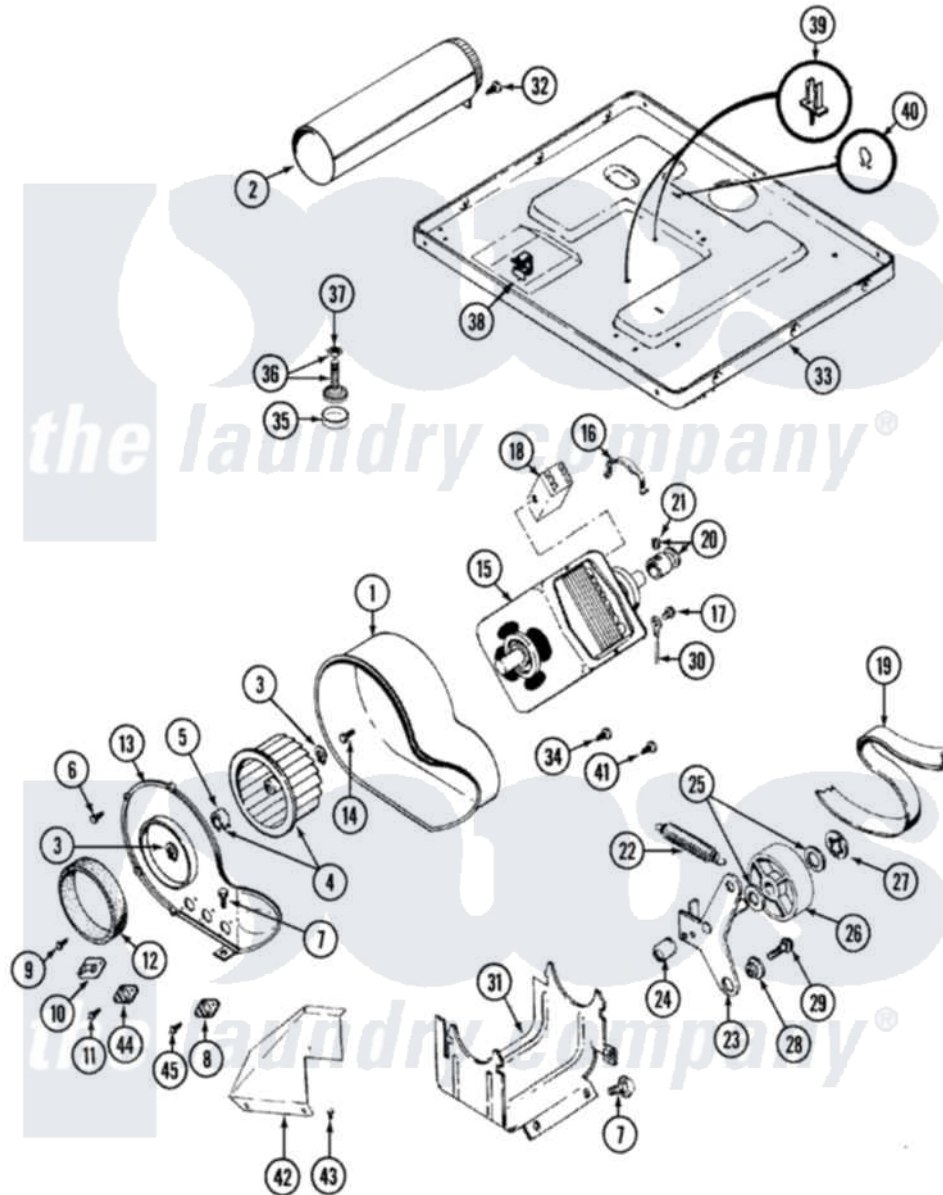

Maytag LDG9904AAM 07 - MOTOR DRIVE (LDE9904ACM & LDG9904AAM)

Maytag [Residential Maytag LDG9904AAM Dryer Parts](#) Parts Diagram 07 - MOTOR DRIVE (LDE9904ACM & LDG9904AAM)

[Click on the part number to view part](#)

Item	Original Part Number	Replaced By	Status	Part Description
1	Y312893			Housing, Blower
2	Y303442			EXHAUST DUCT ASSEMBLY
3	410233	9703438		Ring-Retrn
4	Y303836			Blower Wheel Assembly And Clamp
5	312967			Clamp, Blower Housing
6	Y312961	W10116751		Screw
7	Y313561			Screw---NA
8	307200			Thermostat, Limit
9	211294	90767		Screw, 8A X 3/8 HeX Washer Head Tapping
10	306604			Cut-Off, Thermal Part Not Used
11	314848	W10116760		Screw
12	Y312901			Seal, Housing Cover
13	314778		Not Available	COVER, BLOWER HOUSING
14	Y310632	1163839		Screw

15	Y303358	W10410999	Motor-Drive
16	Y015825		Clip, Motor To Motor Support
17	910343	488234	Screw 8-32 X 1/4
18	Y303877	Not Available	SWITCH, MOTOR EXTERNAL START No.303358-2, No.303358-4, 303358-7
"	Y303879		Switch, Motor External Start
"	306207	Not Available	(PROD. No.303358-8 & No.303358-9)
19	Y312959		Poly "V" Belt For Tumbler
20	Y305185	6-3051850	Pulley- MO
21	Y053241		Set Screw, Motor Pulley
22	Y303945		IDLER SPRING ASSY. W/PLUG
23	Y303363	6-3033630	Idler Arm
24	Y313582	W10116756	Spacer
25	Y312527		Washer, Idler Shaft
26	Y303705	6-3037050	Pulley- ID
27	312958	354987	Ring, Retaining
28	Y312894	315772	Sleeve, Idler Arm
29	Y014874		Screw, Idler Arm And Sleeve
30	901220		Ground Wire
31	312897	Not Available	SUPPORT, MOTOR
32	Y310632	1163839	Screw
33	Y305084		Base Assembly
34	211294	90767	Screw, 8A X 3/8 HeX Washer Head Tapping
35	Y314137		Foot, Rubber
36	Y305086		Adjustable Leg And Nut
37	Y052740	62739	Nut, Lock
38	Y310376		Clip, Door Switch Harness
39	315471	22003298	Retainer, Wire
40	410490		Spring, Retainer Wire Harness
41	Y312961	W10116751	Screw
44	307208		Thermistor, Temp. Control
45	211294	90767	Screw, 8A X 3/8 HeX Washer Head Tapping