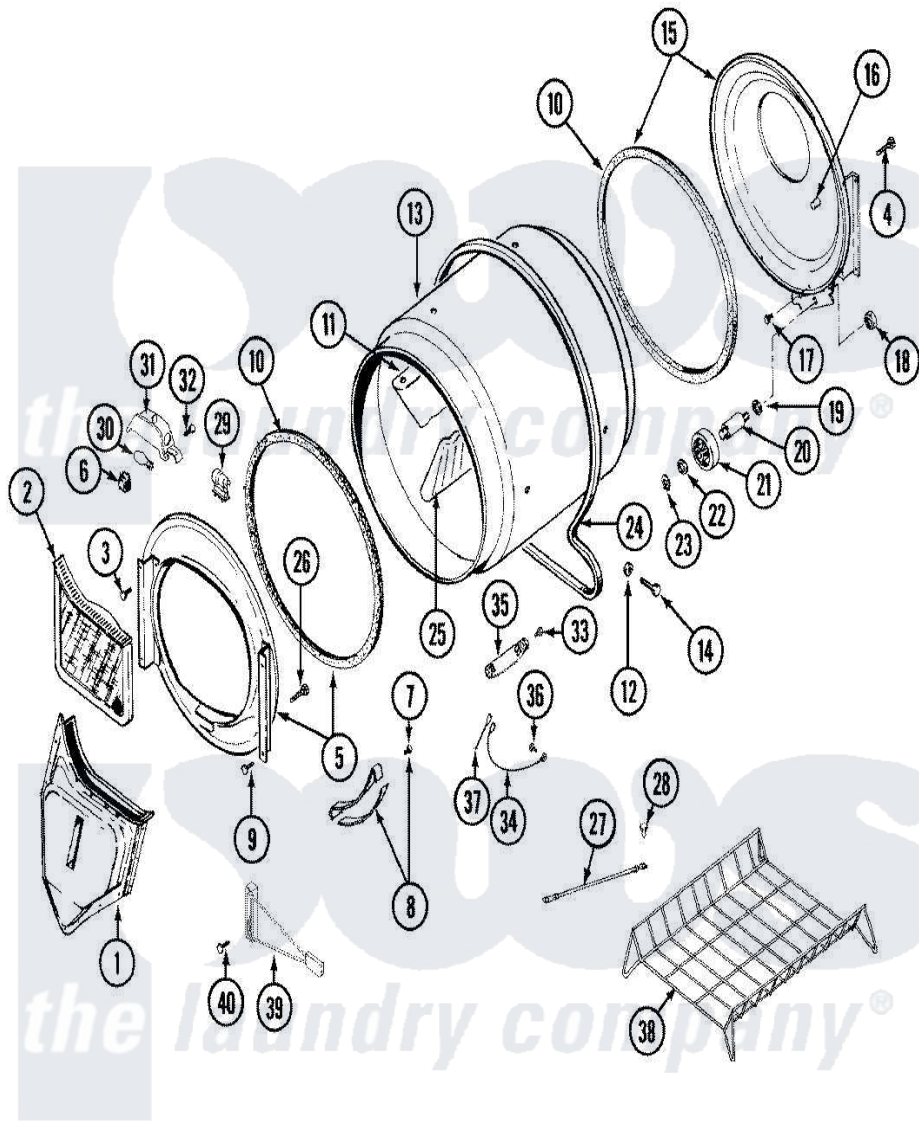

Maytag LDG9904AAM 08 - TUMBLER (LDE9904ACM & LDG9904AAM)

Maytag [Residential Maytag LDG9904AAM Dryer Parts](#) Parts Diagram 08 - TUMBLER (LDE9904ACM & LDG9904AAM)
 Click on the part number to view part

Item	Original Part Number	Replaced By	Status	Part Description
1	33001016			Outlet Duct Assembly
2	33001167			Filter, Lint
3	313764		Not Available	SCREW
4	Y313561			Screw----NA
5	33001423			Front Assembly, Tumbler
6	Y310376			Clip, Door Switch Harness
7	210720			Rivet, Bearing To Tumbler Frmt
8	306508			Tumbler Bearing Kit ---W
9	Y310632	1163839		Screw
10	314820			Seal, Tumbler
11	33001012			Baffle
12	314158			Washer, Baffle To Tumbler
13	33001108		Not Available	DRYER TUMBLER, W/O BAFFLES
14	Y310759			Screw, Tumbler Baffles
15	33001178			Back, Tumbler
16	313915	31-3915		Tech Sheet

17	Y310632	1163839	Screw
18	312538	33001443	Nut, Hex
19	Y313347	312535	Washer, Vault Mounting Brk.
20	Y312948	6-3129480	Shaft- Tumbler
21	Y303373	12001541	Drum Roller/Washer Assembly--W
22	312535		Washer, Vault Mounting Brk.
23	410233	9703438	Ring-Retrn
24	Y312959		Poly "V" Belt For Tumbler
25	33001004		Baffle, Tall
26	Y314110	33002917	Screw, No.10-16
27	901220		Ground Wire
28	910343	488234	Screw 8-32 X 1/4
29	307097	33001496	Lamp- Hold
30	Y307100	67001316	Bulb, Light
31	314955	33001496	Lamp- Hold
32	214872		Palnut, End Cap Note: Nut, Lamp Holder
33	Y251119	3177991	Screw
34	Y303711		Sensor Ground Wire
35	Y303389	304997	Sensor Assembly With Screws
36	211294	90767	Screw, 8A X 3/8 HeX Washer Head Tapping
37	Y312658		Receptacle, Sensor Ground Wire
38	Y308116		Rack, Drying
39	33001001		Switch, Reed And Housing
40	314554	Not Available	SCREW