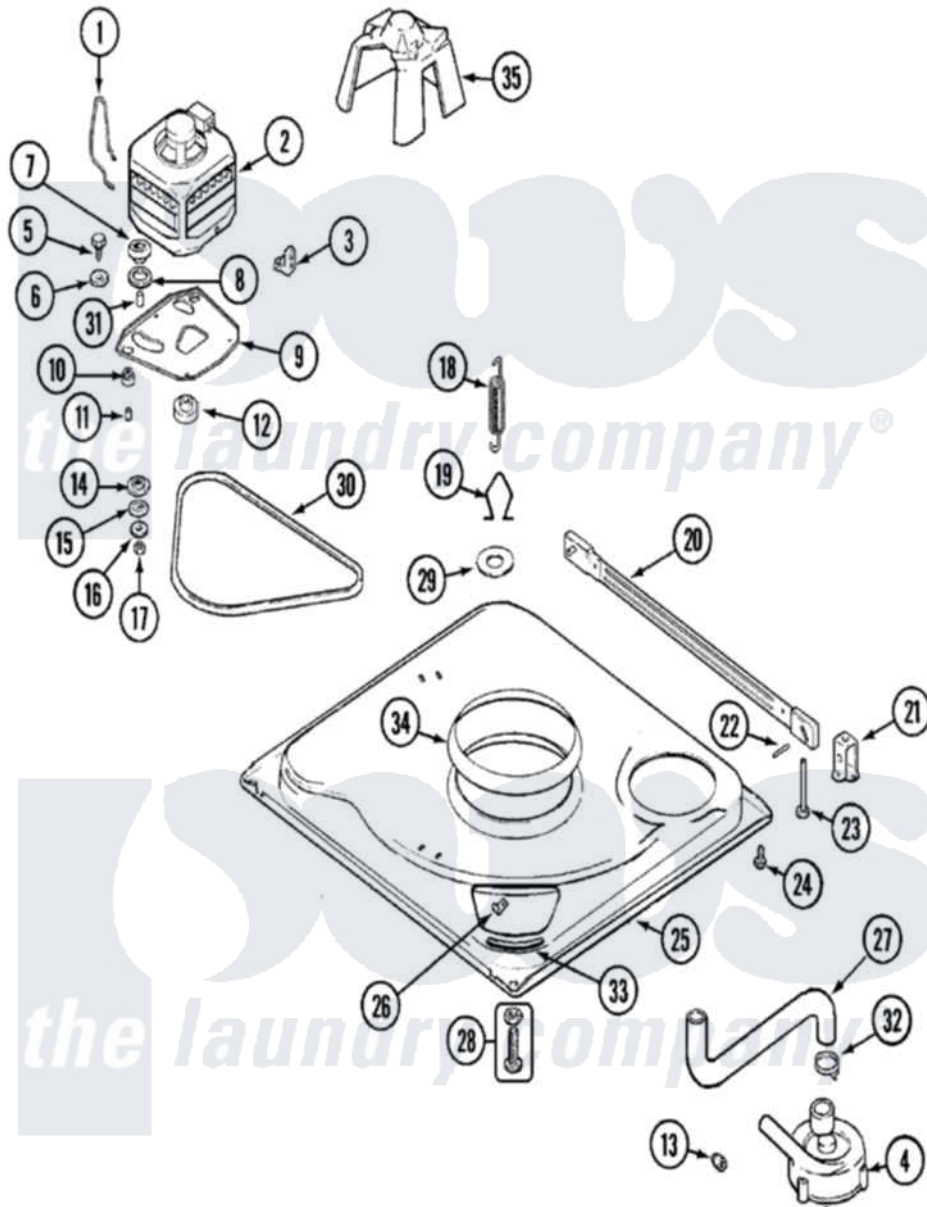

# Maytag LNC6760A71 01 - BASE

Maytag [Residential Maytag LNC6760A71 Washer Parts](#) Parts Diagram 01 - BASE  
 Click on the part number to view part

Item	Original Part Number	Replaced By	Status	Part Description
1	21001110	<a href="#">22004376</a>		Spring, Motor Pivot
2	21001516	<a href="#">21001950</a>		MoTor, 2SP 1/2hp 120V/60Hz Hi-Tor
3	21001109	<a href="#">21001486</a>		Foot Slide, Isolator
4	35-2099	<a href="#">35-6465</a>		Pump Assem
5	25-7833	<a href="#">21001977</a>		Screw
6	<a href="#">25-7834</a>			Washer, Motor/Base Screw
7	<a href="#">33-9946</a>			Isolator, Motor
8	<a href="#">35-3570</a>			Washer, Motor Pivot
9	21001111	<a href="#">21001783</a>		Plate And Screw Assembly
10	<a href="#">35-3646</a>			Isolator, Motor Plate
11	<a href="#">25-7831</a>			Spacer, Mounting
12	21001506	<a href="#">21001950</a>		MoTor, 2SP 1/2hp 120V/60Hz Hi-Tor
"	<a href="#">25-7117</a>			Set Screw
13	<a href="#">35-2344</a>			Restrictor, Flow
14	<a href="#">35-3571</a>			Slide, Motor Pivot