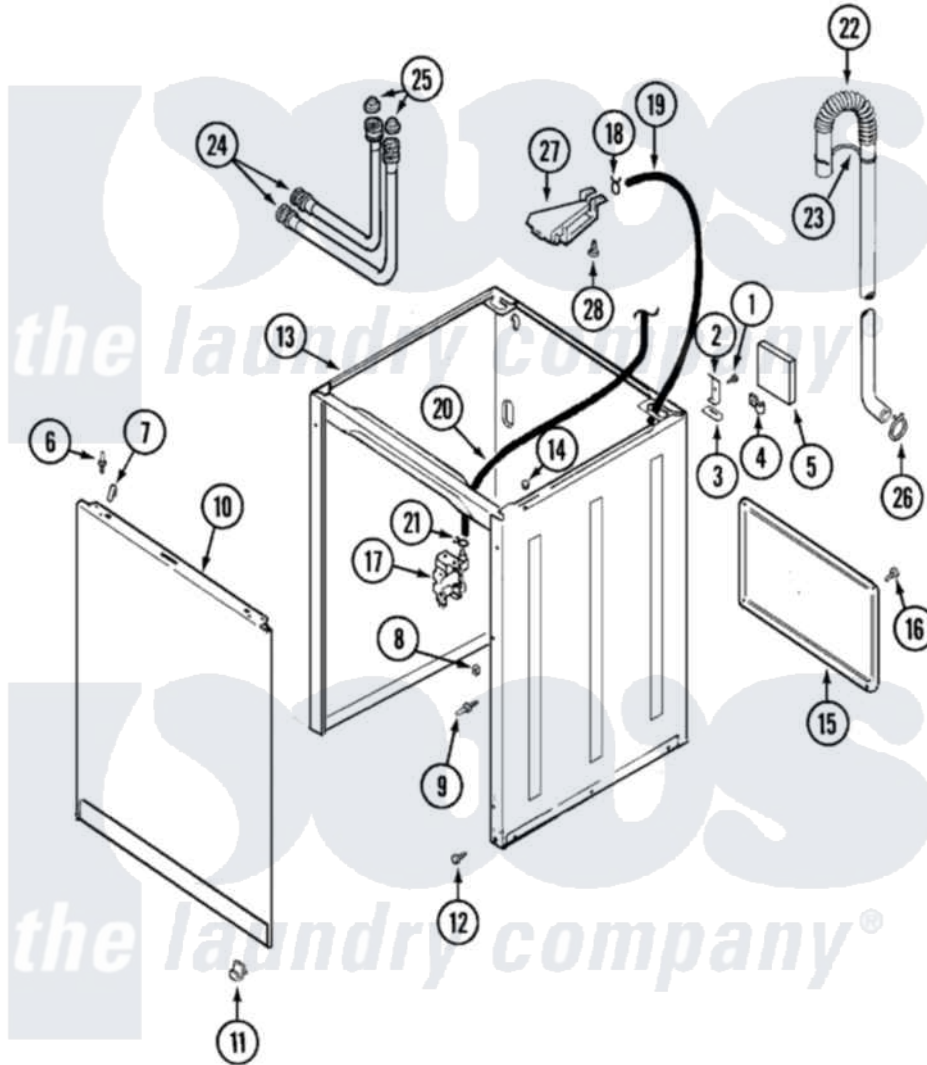

Maytag LNC6760A71 02 - CABINET

Maytag Residential Maytag LNC6760A71 Washer Parts Parts Diagram 02 - CABINET
 Click on the part number to view part

Item	Original Part Number	Replaced By	Status	Part Description
1	25-7893			Screw
2	35-2846			Hinge, Cabinet Top
3	35-4128			Pad, Hinge
4	25-7027	16515		Clip
5	35-0706		Not Available	PAD, FOAM
6	53-0643			Pin, Locator
7	25-7220			Clip, Cabinet Top
8	25-0224	3400029		Nut, Adapter Plate
9	53-0200			Sleeve, Locator Pin
"	53-0643			Pin, Locator
10	35-2084			Panel, Front
11	25-7732	681414		Screw, 10AB X 1/2
"	53-0120			Clip, Front Panel
12	35-4129			Bumper, Cabinet
13	35-2106	21001871		Cabinet
"	12001801	21001871		Cabinet

14	33-2653		Bumper, Cabinet
15	35-2108	21001871	Cabinet
16	25-7732	681414	Screw, 10AB X 1/2
17	21001396	35-2374N	Valve, Water
"	21001747	21001932	Valve, Water Inlet
18	25-7867	596669	Clamp, Manifold
19	35-2378	12002749	Hose, Flume Kit
20	21001064	21001748	Hose, Pressure Switch
21	25-7796	596669	Clamp, Manifold
22	21001512	21001872	Hose, Drain
23	33-9537	22003814	Retainer, Drain Hose
24	35-3400		Inlet Hose Assembly
"	35-3401		Inlet Hose Assembly
25	33-4264N		Strainer And Washer Kit
26	25-7080	285655	Clamp, Hose
27	35-2051	21001760	Flume Assembly / Water Diverter
28	25-3092	90767	Screw, 8A X 3/8 HeX Washer Head Tapping