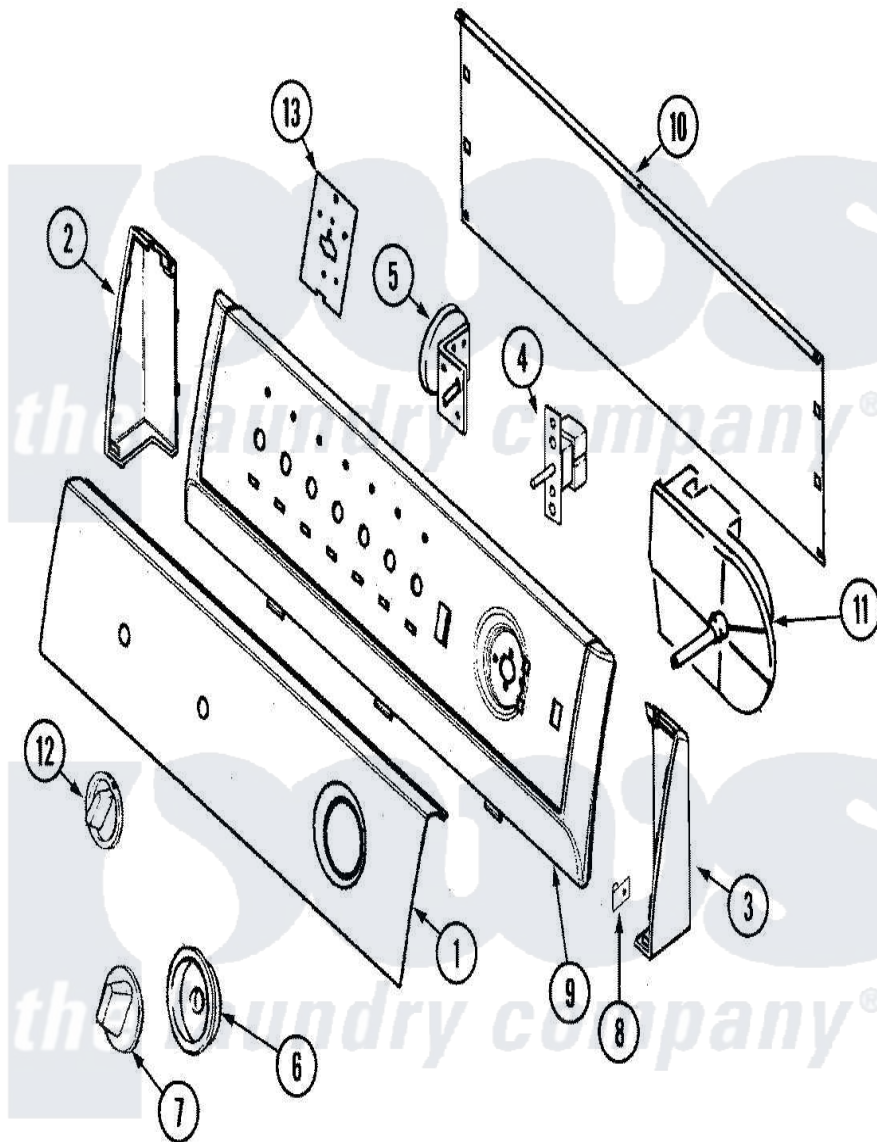

Maytag LNC6760A71 03 - CONTROL PANEL

Maytag [Residential Maytag LNC6760A71 Washer Parts](#) Parts Diagram 03 - CONTROL PANEL
 Click on the part number to view part

Item	Original Part Number	Replaced By	Status	Part Description
1	21001582			Panel, Control
2	21001546			Endcap, Panel
"	25-3092	90767		Screw, 8A X 3/8 HeX Washer Head Tapping
3	21001547			Endcap, Panel
"	25-3092	90767		Screw, 8A X 3/8 HeX Washer Head Tapping
4	21001139			Switch, Water Temp. 3 Position
"	25-3092	90767		Screw, 8A X 3/8 HeX Washer Head Tapping
5	21001554			Switch, Water Level
"	25-3092	90767		Screw, 8A X 3/8 HeX Washer Head Tapping
6	21001520			Skirt, Timer Knob
7	21001526			Knob, Timer
8	25-7851			Speedclip, End Cap To Top
9	21001553			Frame

10	25-3092	90767	Screw, 8A X 3/8 HeX Washer Head Tapping
"	25-7853	25-7933	Ring, Retaining
"	25-3457		Screw, Sems
"	21001527		Shield, Rear
11	25-3092	90767	Screw, 8A X 3/8 HeX Washer Head Tapping
"	21001522		Timer
12	21001544		Knob, Selector
13	53-2504	31001193	Pad, Shield
"	21001517		Shield, Control
"	31001193		Pad, Shield