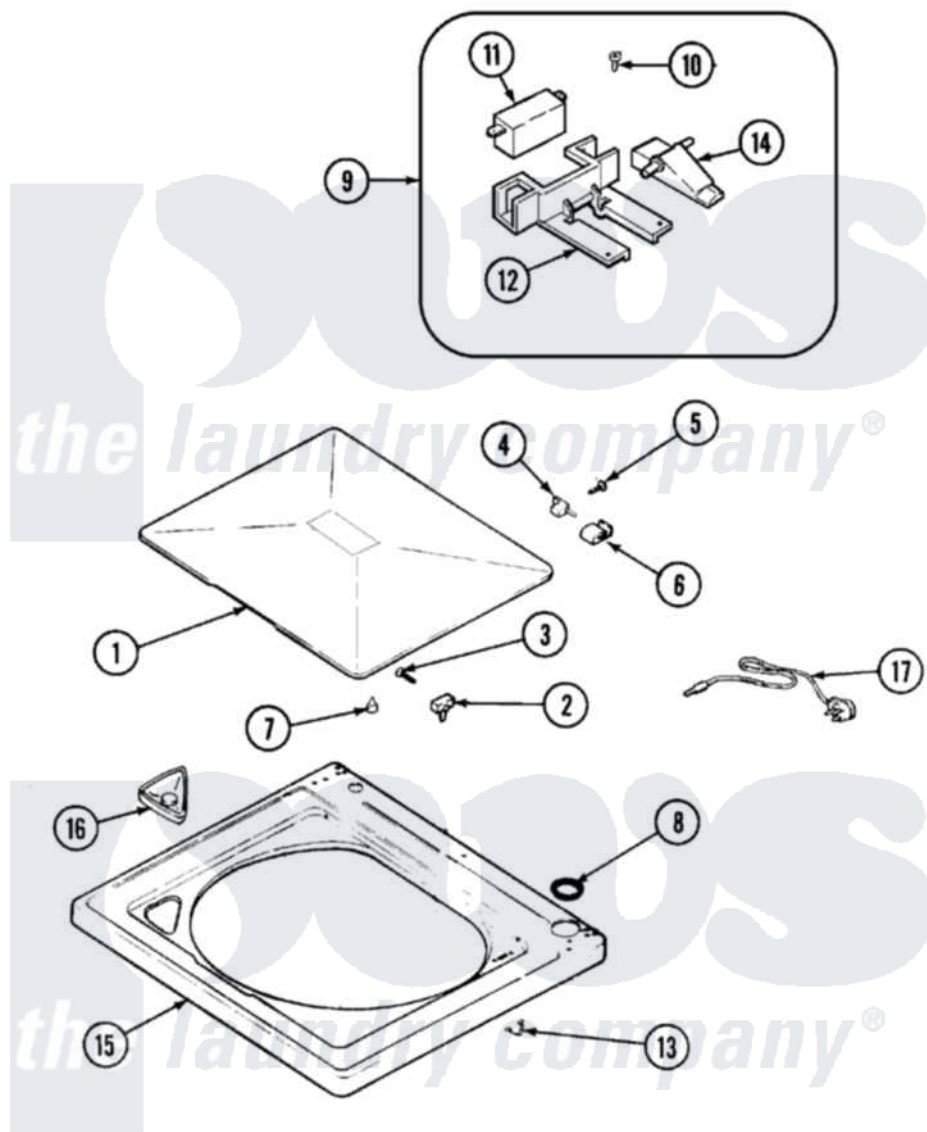

Maytag LNC6760A71 04 - TOP

Maytag [Residential Maytag LNC6760A71 Washer Parts](#) Parts Diagram 04 - TOP
 Click on the part number to view part

Item	Original Part Number	Replaced By	Status	Part Description
1	35-2026			Lid
2	43-0057			Actuator, Door Switch
3	25-7438			Screw
"	25-7436			Nylite Washer
4	35-2045			Pin, Hinge
5	25-7893			Screw
6	35-2044			Hinge, Lid
7	35-0581			Bumper, Door
8	35-2063			Bushing, Insulator
"	35-2064			Bushing, Insulating
9	21001137	12001187		Kit, Lid Switch Assembly
10	21001136	3400872		Screw, 8-18 X 3/8
11	21001148	12001187		Kit, Lid Switch Assembly
12	21001135			Housing, Lid Switch
13	25-7878			Clip
14	21001134			Lever, Lid Switch

15 [21001602](#)
16 [21001597](#)
17 [21001592](#)

Top, Cabinet
Dispenser, Bleach
Cord, Power