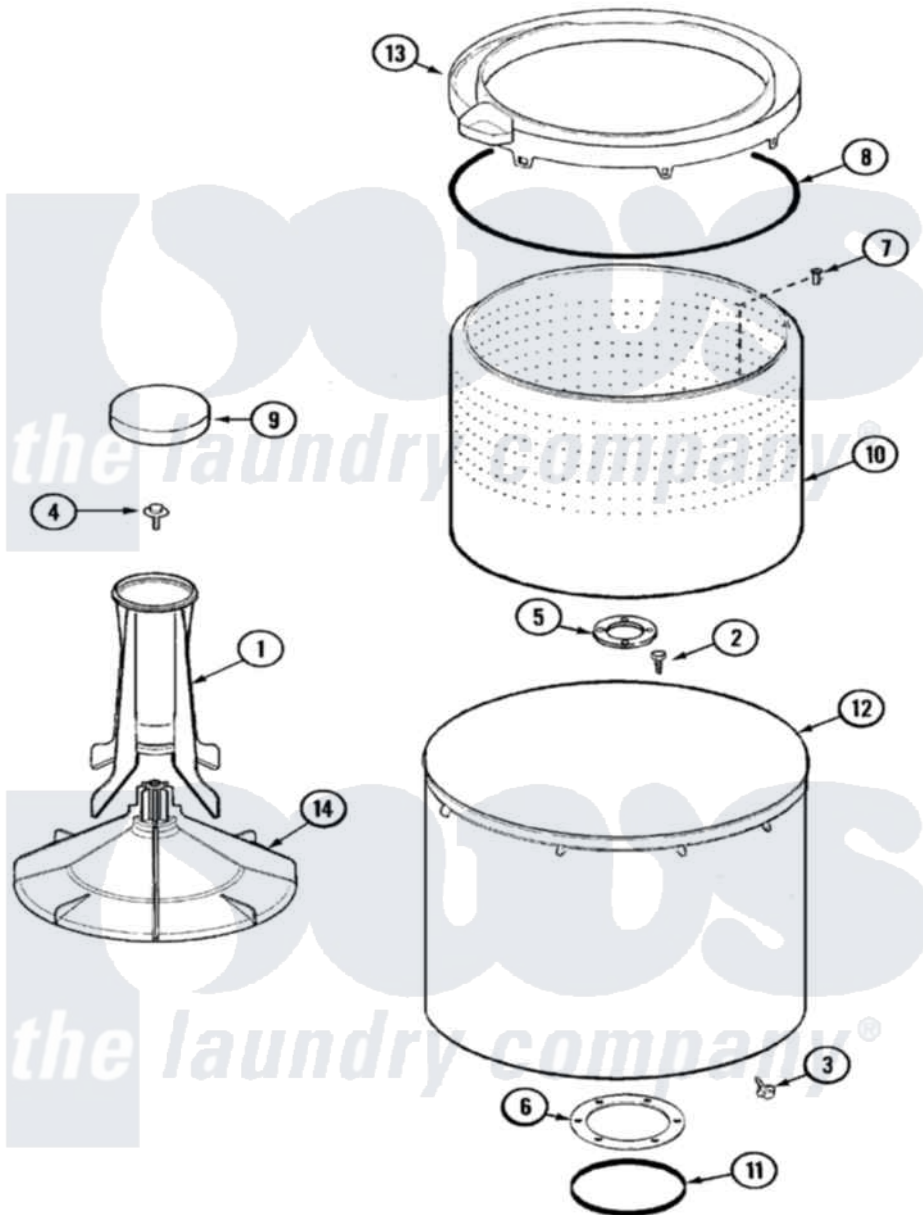

# Maytag LNC6760A71 06 - TUB

Maytag [Residential Maytag LNC6760A71 Washer Parts](#) Parts Diagram 06 - TUB  
 Click on the part number to view part

Item	Original Part Number	Replaced By	Status	Part Description
1	<a href="#">21001521</a>			Top, Agitator
2	21001510	<a href="#">22002947</a>		Bolt, Tub
3	25-7953	<a href="#">22002933</a>		Screw
4	25-7948	<a href="#">W10309247</a>		Screw
5	<a href="#">35-3685</a>			Gasket, Basket To Centerpost
6	<a href="#">35-3686</a>			Gasket, Tub To Housing
7	25-7967	<a href="#">3400504</a>		Screw
8	<a href="#">35-2328</a>			Seal, Tub Top
9	21001528			CAP, AGITATOR
10	<a href="#">21001529</a>			Basket Assembly
11	<a href="#">35-2978</a>			Seal, Tub/Housing
12	<a href="#">35-3700</a>			Tub Assembly
13	21001531		Not Available	TOP, TUB (PLASTIC)
14	<a href="#">21001530</a>			Base, Agitator