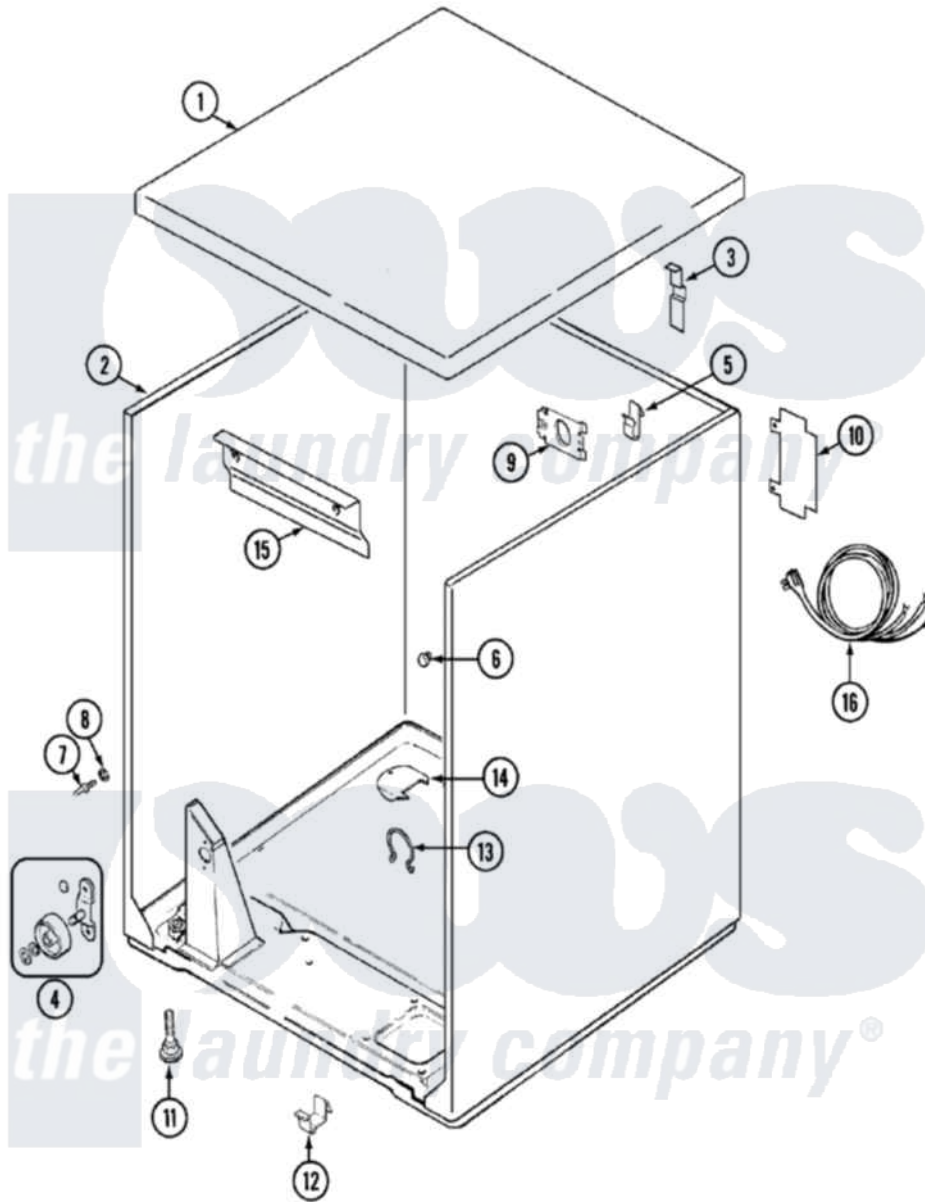

# Maytag LNC7766A00 01 - CABINET

Maytag [Residential Maytag LNC7766A00 Dryer Parts](#) Parts Diagram 01 - CABINET  
 Click on the part number to view part

Item	Original Part Number	Replaced By	Status	Part Description
1	<a href="#">31001423</a>			Top, Cabinet
"	<a href="#">31001220</a>			Damper, Cabinet
2	53-2559	<a href="#">31001714</a>		Cabinet And Base Assembly
3	<a href="#">63-5712</a>			Hinge, Cabinet Top
"	25-3092	<a href="#">90767</a>		Screw, 8A X 3/8 HeX Washer Head Tapping
4	LA-1007	<a href="#">12002126</a>		Reinforcement Brace/Glide Kit
"	<a href="#">LA-1008</a>			Rr Roller Kit
5	<a href="#">25-3034</a>			Clip, Wiring
6	<a href="#">33-2653</a>			Bumper, Cabinet
7	<a href="#">53-0643</a>			Pin, Locator
8	<a href="#">53-0200</a>			Sleeve, Locator Pin
"	25-0224	<a href="#">3400029</a>		Nut, Adapter Plate
10	<a href="#">53-0284</a>			Cover, Terminal
"	25-7857	<a href="#">90767</a>		Screw, 8A X 3/8 HeX Washer Head Tapping
11	63-5519		Not Available	LEG, LEVELING

12	<a href="#">53-0120</a>		Clip, Front Panel
13	25-7027	<a href="#">16515</a>	Clip
14	25-7741	<a href="#">W10116760</a>	Screw
"	<a href="#">53-1921</a>		Shield, Wiring
15	<a href="#">25-3457</a>		Screw, Sems
"	<a href="#">53-0133</a>		Shield, Heat