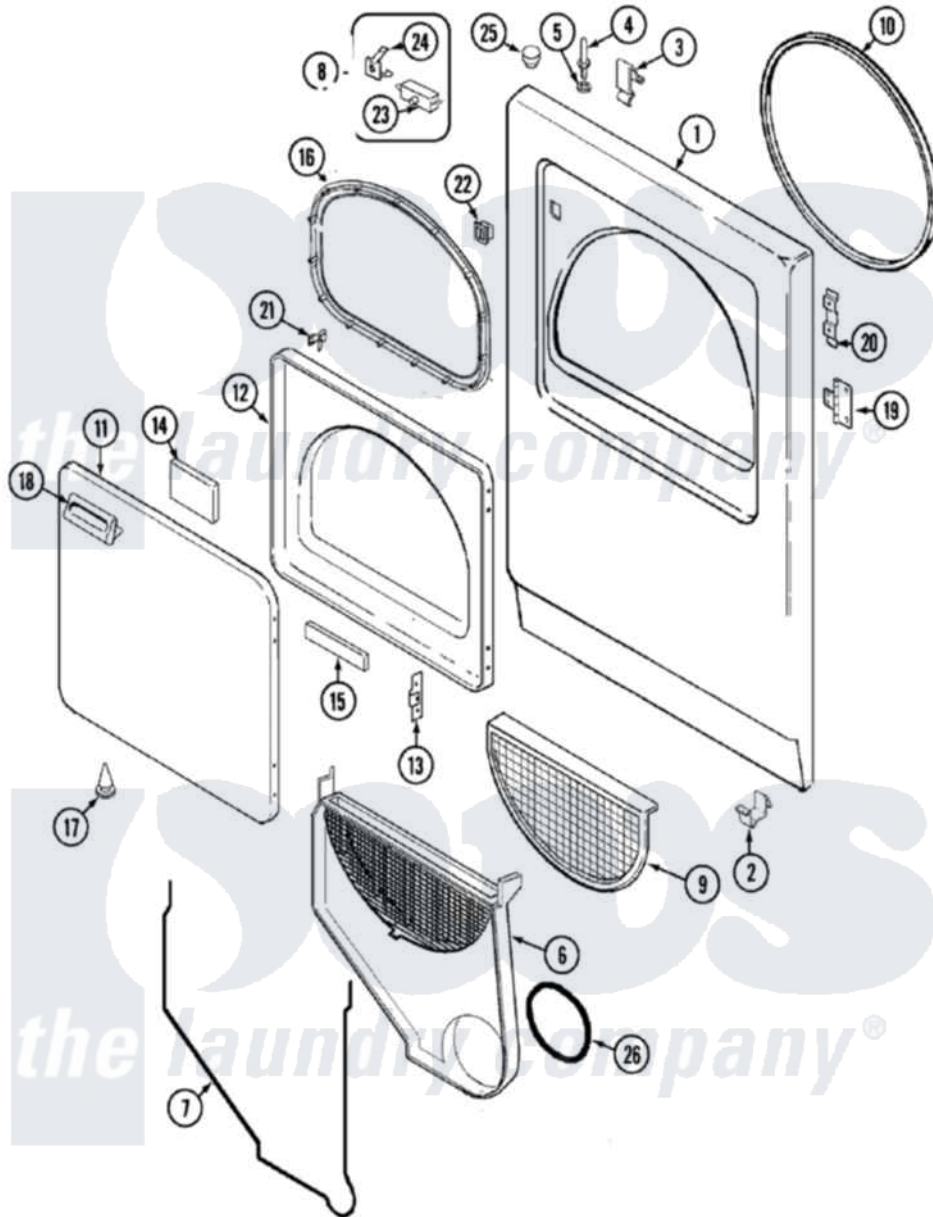

# Maytag LNC7766A00 02 - DOOR

Maytag [Residential Maytag LNC7766A00 Dryer Parts](#) Parts Diagram 02 - DOOR  
 Click on the part number to view part

Item	Original Part Number	Replaced By	Status	Part Description
1	<a href="#">21001281</a>			Damper, Sound Pad
"	53-0726	<a href="#">31001771</a>		Panel, Front
2	<a href="#">53-0120</a>			Clip, Front Panel
3	<a href="#">25-7220</a>			Clip, Cabinet Top
4	<a href="#">53-0643</a>			Pin, Locator
5	25-0224	<a href="#">3400029</a>		Nut, Adapter Plate
"	<a href="#">53-0200</a>			Sleeve, Locator Pin
6	25-7810	<a href="#">415013-35</a>		Screw
"	<a href="#">12001324</a>			Duct Kit, Collector
7	<a href="#">53-0204</a>			Seal
8	<a href="#">LA-1005</a>			Switch Kit
9	<a href="#">53-0918</a>			Filter, Lint
10	53-0281	<a href="#">31001747</a>		Seal Assembly
11	<a href="#">53-0154</a>			Panel, Outer Door
"	25-7770	<a href="#">3196169</a>		Screw, Element
12	53-0912		Not Available	PANEL, INNER DOOR (WHT)

13	<a href="#">53-0119</a>		Clip, Hinge
14	<a href="#">53-1490</a>		Door Pad
15	<a href="#">53-1491</a>		Door Pad
16	53-0648	<a href="#">31001529</a>	Seal, Door
17	<a href="#">25-7889</a>		Plug Button
18	<a href="#">53-0927</a>		Handle, Door
"	25-7810	<a href="#">415013-35</a>	Screw
19	<a href="#">53-1492</a>		Hinge, Dryer Door
"	<a href="#">25-7809</a>		Screw, No.6-20 1/2 Flthd Torx
20	53-0121	Not Available	TWIN NUT
21	53-2364	<a href="#">LA-1003</a>	Door Catch Kit
"	<a href="#">LA-1003</a>		Door Catch Kit
22	53-0187	<a href="#">LA-1003</a>	Door Catch Kit
23	53-0147	<a href="#">53-0148</a>	Switch, Door
24	63-5990	<a href="#">31001319</a>	Clip, Switch
25	<a href="#">33-2653</a>		Bumper, Cabinet
26	53-0203	<a href="#">12001324</a>	Duct Kit, Collector