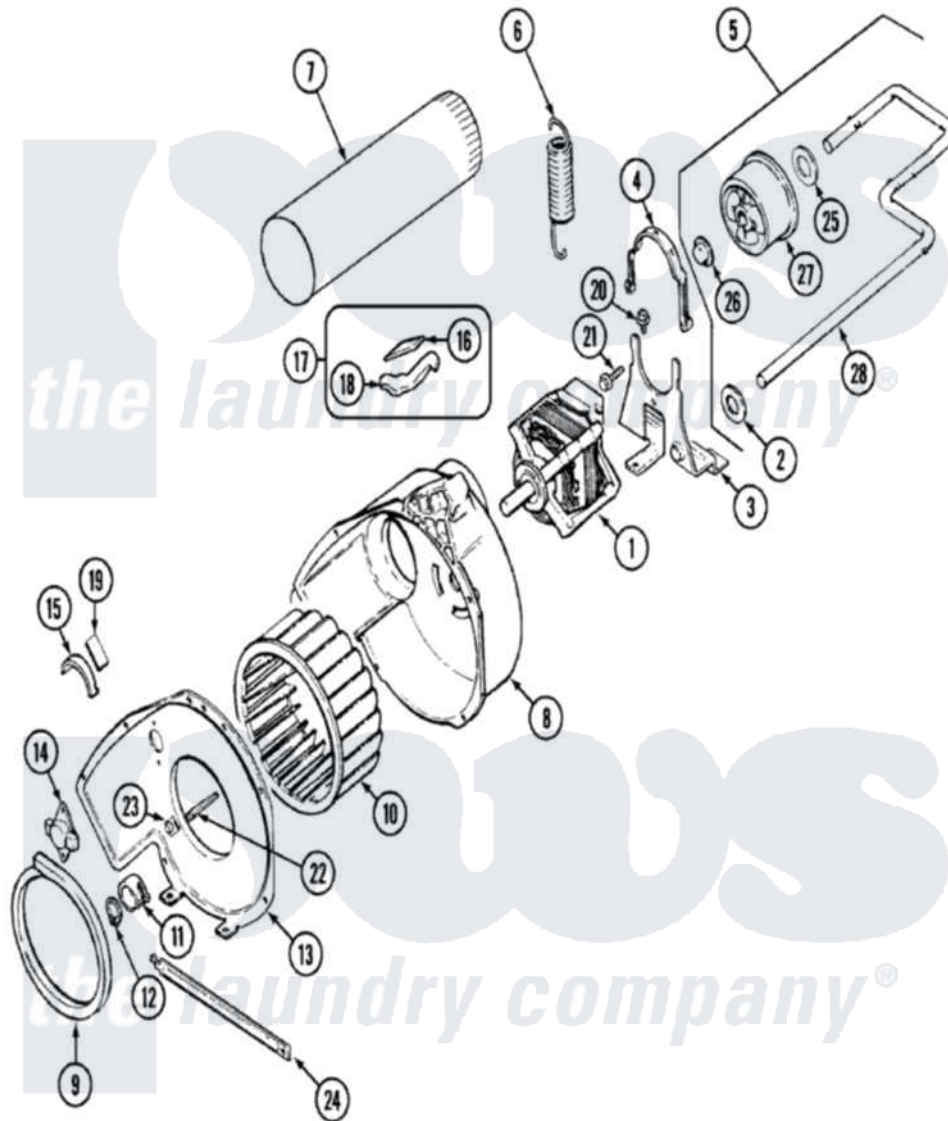

# Maytag LNC7766A00 04 - MOTOR & DRIVE

Maytag [Residential Maytag LNC7766A00 Dryer Parts](#) Parts Diagram 04 - MOTOR & DRIVE  
 Click on the part number to view part

Item	Original Part Number	Replaced By	Status	Part Description
1	31001316	<a href="#">W10410996</a>		Motor-Drve
"	53-0932	<a href="#">31001535</a>		Pulley, Motor
2	<a href="#">25-7815</a>			Washer
3	25-7732	<a href="#">681414</a>		Screw, 10AB X 1/2
"	53-1932	<a href="#">31001570</a>		Bracket, Motor
4	53-0214	<a href="#">660658</a>		Clamp, Motor Mounting 343481 685441
5	<a href="#">53-2287</a>			Idler Assembly
6	53-2209	<a href="#">31001465</a>		Spring, Idler
7	25-2134	<a href="#">W10116760</a>		Screw
"	<a href="#">53-0134</a>			Duct, Exhaust
8	<a href="#">53-1801</a>			Housing, Blower
9	53-0203	<a href="#">12001324</a>		Duct Kit, Collector
10	<a href="#">31001317</a>			Wheel, Blower
11	25-7823	<a href="#">312967</a>		Clamp, Blower Housing
12	<a href="#">25-7855</a>			Ring, Retaining
13	25-7435	<a href="#">33002917</a>		Screw, No.10-16

"	<a href="#">53-1934</a>		Cover, Blower Housing
14	<a href="#">31001192</a>		Thermostat, Control
"	25-2134	<a href="#">W10116760</a>	Screw
15	53-2273	<a href="#">31001470</a>	Glide, Tumbler
16	53-0724	<a href="#">31001356</a>	Pad, Glide
17	<a href="#">LA-1006</a>		Glide Kit, Tumbler
18	53-2272	<a href="#">31001469</a>	Glide, Tumbler
19	53-1684	<a href="#">31001356</a>	Pad, Glide
20	25-7963	<a href="#">31001571</a>	Screw, 10-24 x 0700 Hxwshrd Ty
21	<a href="#">25-7674</a>		Screw
22	<a href="#">53-1026</a>		Guide, Vane Inlet
23	<a href="#">25-3457</a>		Screw, Sems
24	<a href="#">53-1625</a>		Brace, Tumbler Support
25	<a href="#">25-7815</a>		Washer
26	<a href="#">25-7957</a>		Pushnut
27	53-1628	<a href="#">31001344</a>	Pulley, Idler
28	53-2250	<a href="#">53-2287</a>	Idler Assembly