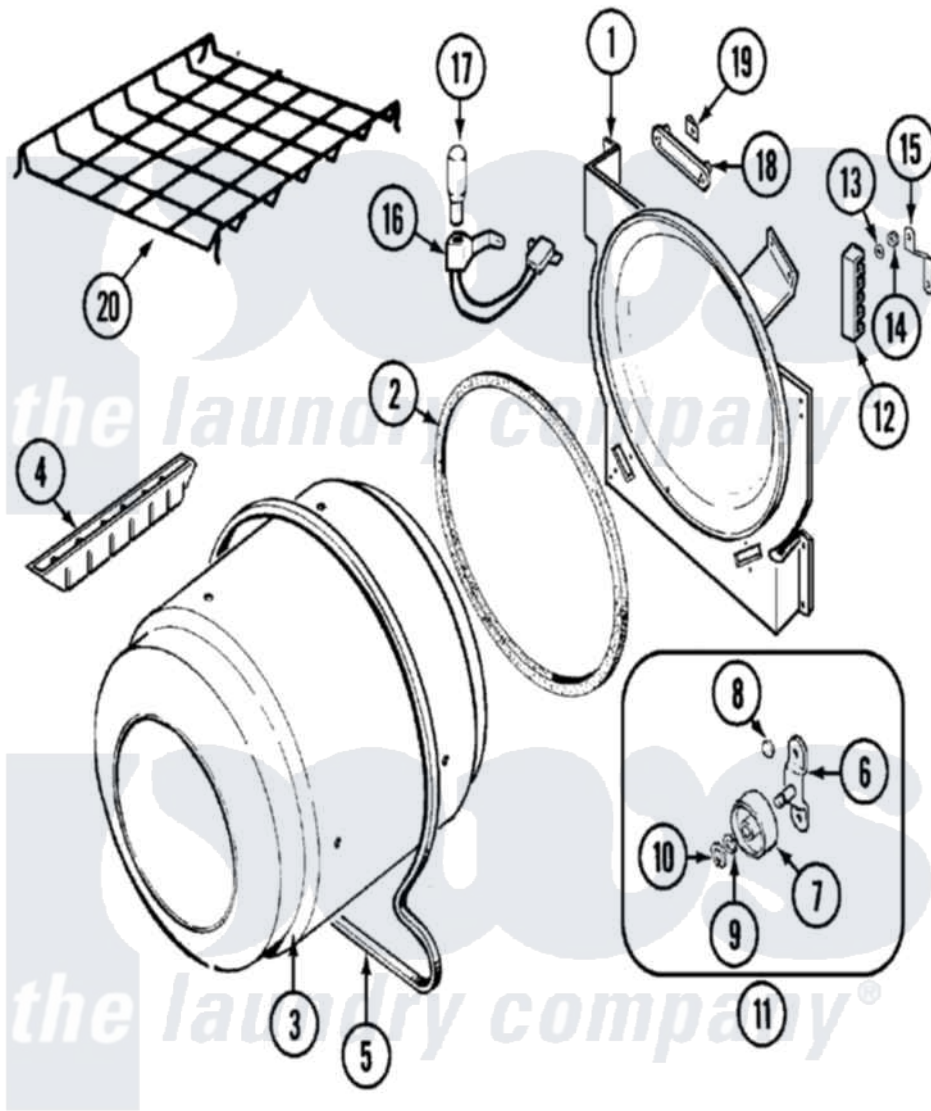

Maytag LNC7766A00 05 - TUMBLER

Maytag [Residential Maytag LNC7766A00 Dryer Parts](#) Parts Diagram 05 - TUMBLER
 Click on the part number to view part

Item	Original Part Number	Replaced By	Status	Part Description
1	25-7733	681414		Screw, 10AB X 1/2
"	LA-1054			Dryer Bulkhead Kit
2	53-0281	31001747		Seal Assembly
3	53-1250			Cylinder
4	25-7759	3196164		Screw
"	Y02100002		Not Available	BAFFLE (WHT)
5	31531589	341241		Belt
6	25-7101	3351614		Screw, Gearcase Cover Mounting
"	53-0197			Support Assembly-Cylinder Rear
7	31001096			Roller
8	25-7813			Spacer
9	25-7814			Washer
10	25-7854			Ring, Retaining
11	LA-1008			Rr Roller Kit
12	53-1518			Block, Terminal

"	25-7952	3400074	Screw
13	25-3122		Washer, Flat
14	25-7808	21001837	Nut, Lock W/Nylon Insert
"	25-0027	112432	Nut
15	53-0965		Not Available
			STRAP, GROUND
16	53-1580		Receptacle Assembly
"	25-3457		Screw, Sems
17	53-0570	A3167501	Lamp Oven, Int.
18	53-0174		Lens, Bulb
19	25-3562	3195558	Nut
20	21001495		Rack, Drying