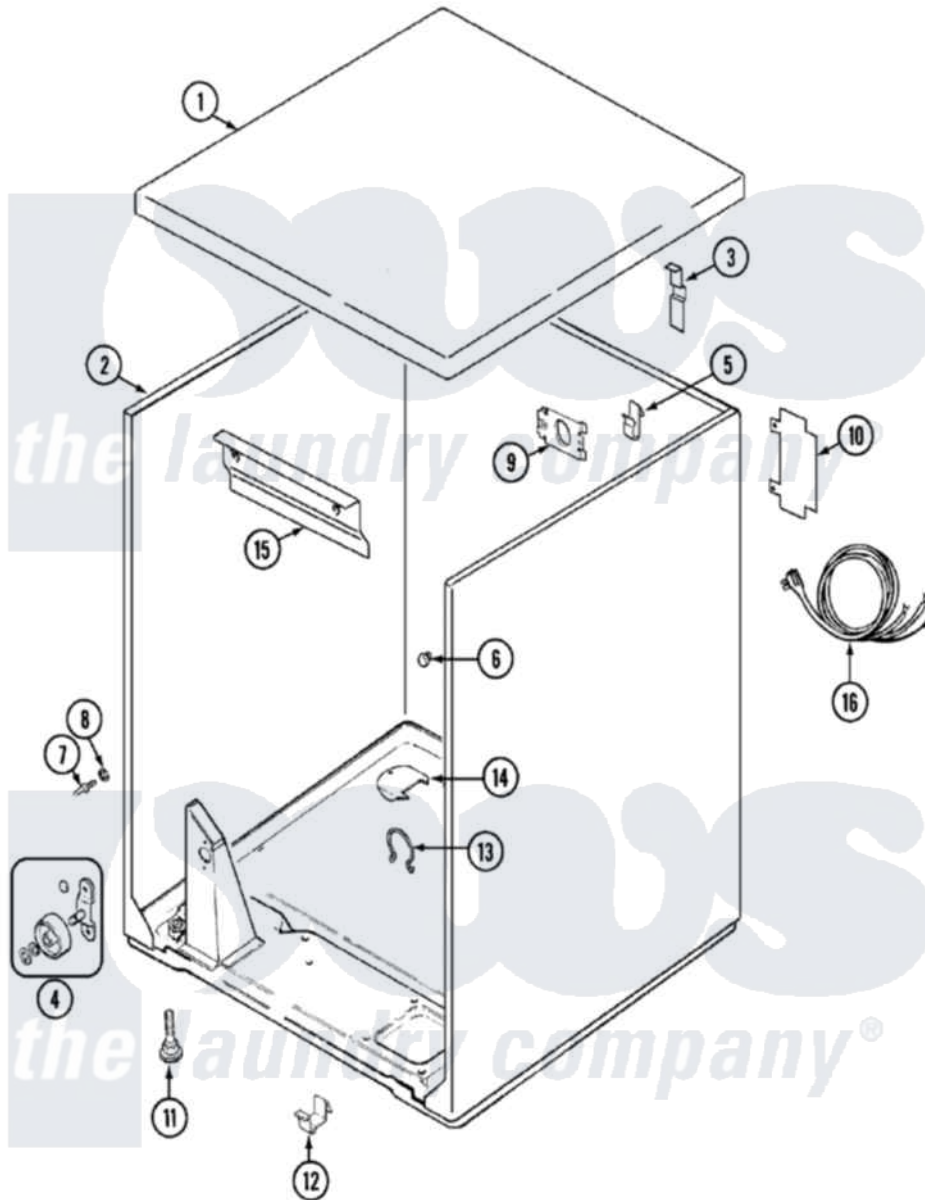

Maytag LNC7766A71 01 - CABINET

Maytag [Residential Maytag LNC7766A71 Dryer Parts](#) Parts Diagram 01 - CABINET
 Click on the part number to view part

Item	Original Part Number	Replaced By	Status	Part Description
1	31001423			Top, Cabinet
"	31001220			Damper, Cabinet
2	53-2559	31001714		Cabinet And Base Assembly
3	63-5712			Hinge, Cabinet Top
"	25-3092	90767		Screw, 8A X 3/8 HeX Washer Head Tapping
4	LA-1007	12002126		Reinforcement Brace/Glide Kit
"	LA-1008			Rr Roller Kit
5	25-3034			Clip, Wiring
6	33-2653			Bumper, Cabinet
7	53-0643			Pin, Locator
8	53-0200			Sleeve, Locator Pin
"	25-0224	3400029		Nut, Adapter Plate
10	53-0284			Cover, Terminal
"	25-7857	90767		Screw, 8A X 3/8 HeX Washer Head Tapping
11	63-5519		Not Available	LEG, LEVELING

12	53-0120		Clip, Front Panel
13	25-7027	16515	Clip
14	25-7741	W10116760	Screw
"	53-1921		Shield, Wiring
15	25-3457		Screw, Sems
"	53-0133		Shield, Heat