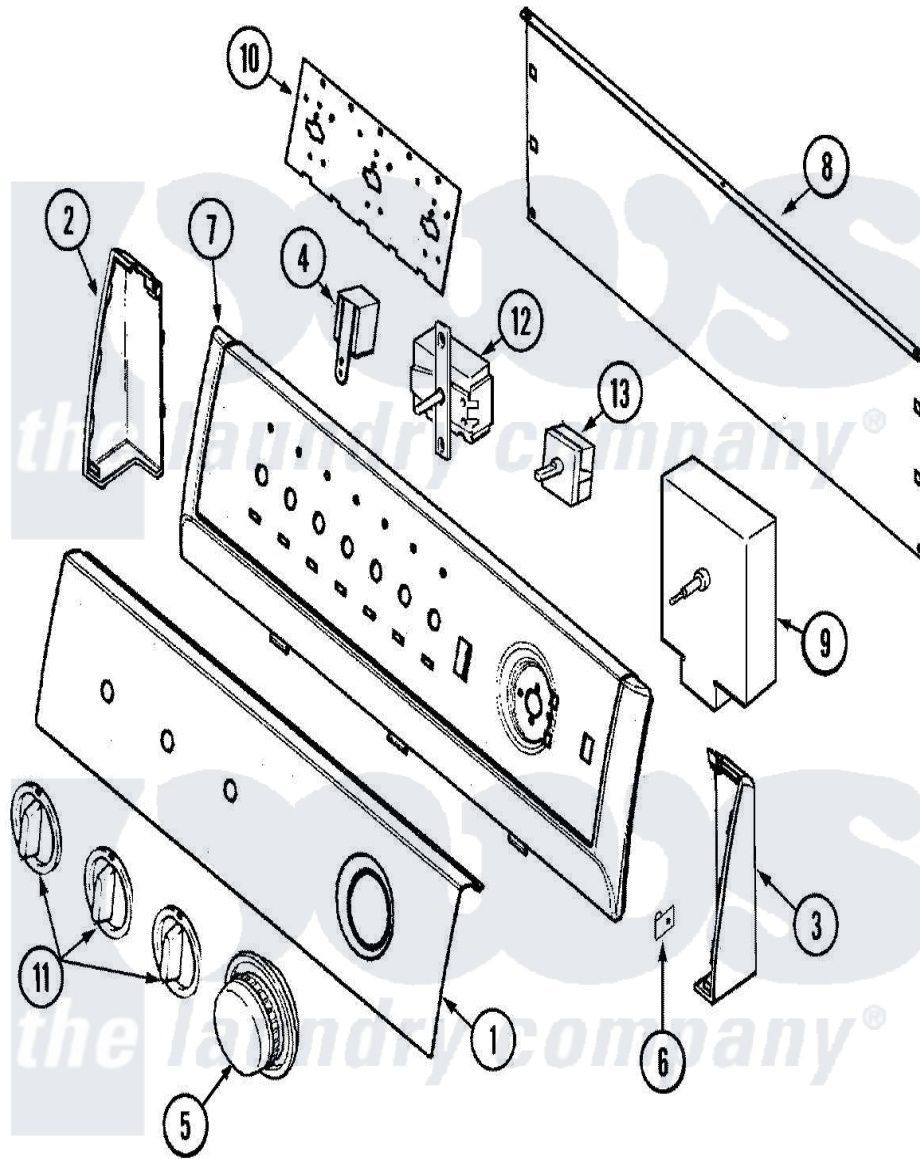

Maytag LNC7766A71 02 - CONTROL PANEL

Maytag Residential Maytag LNC7766A71 Dryer Parts Parts Diagram 02 - CONTROL PANEL
 Click on the part number to view part

Item	Original Part Number	Replaced By	Status	Part Description
1	31001382			Panel, Control
2	21001546			Endcap, Panel
"	25-3092	90767		Screw, 8A X 3/8 HeX Washer Head Tapping
3	25-3092	90767		Screw, 8A X 3/8 HeX Washer Head Tapping
"	21001547			Endcap, Panel
4	31001397			Buzzer
5	31001388			Knob/Skirt, Timer
6	25-7851			Speedclip, End Cap To Top
7	21001552			Frame , Control Panel
8	21001527			Shield, Rear
"	25-3092	90767		Screw, 8A X 3/8 HeX Washer Head Tapping
9	63-6743	31001484		Resistor Assembly
"	53-1815	31001513		Timer
10	21001517			Shield, Control

11 [21001544](#)
12 31001348 [31001449](#)
13 [31001190](#)

Knob, Selector
Switch, Selector
Switch, Two Position Rotary