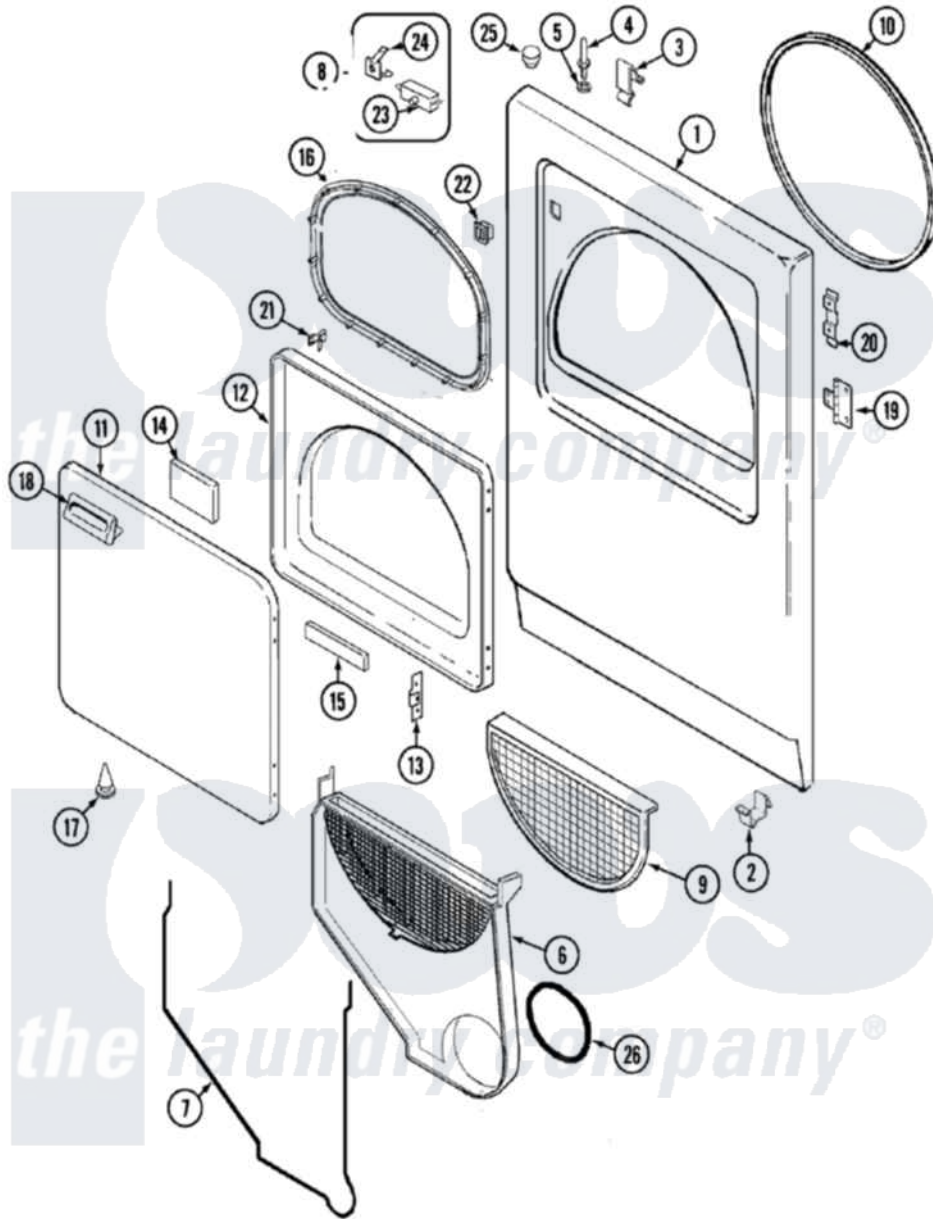

Maytag LNC7766A71 03 - DOOR

Maytag [Residential Maytag LNC7766A71 Dryer Parts](#) Parts Diagram 03 - DOOR
 Click on the part number to view part

Item	Original Part Number	Replaced By	Status	Part Description
1	21001281			Damper, Sound Pad
"	53-0726	31001771		Panel, Front
2	53-0120			Clip, Front Panel
3	25-7220			Clip, Cabinet Top
4	53-0643			Pin, Locator
5	25-0224	3400029		Nut, Adapter Plate
"	53-0200			Sleeve, Locator Pin
6	25-7810	415013-35		Screw
"	12001324			Duct Kit, Collector
7	53-0204			Seal
8	LA-1005			Switch Kit
9	53-0918			Filter, Lint
10	53-0281	31001747		Seal Assembly
11	53-0154			Panel, Outer Door
"	25-7770	3196169		Screw, Element
12	53-0912		Not Available	PANEL, INNER DOOR (WHT)

13	53-0119		Clip, Hinge
14	53-1490		Door Pad
15	53-1491		Door Pad
16	53-0648	31001529	Seal, Door
17	25-7889		Plug Button
18	53-0927		Handle, Door
"	25-7810	415013-35	Screw
19	53-1492		Hinge, Dryer Door
"	25-7809		Screw, No.6-20 1/2 Flthd Torx
20	53-0121	Not Available	TWIN NUT
21	53-2364	LA-1003	Door Catch Kit
"	LA-1003		Door Catch Kit
22	53-0187	LA-1003	Door Catch Kit
23	53-0147	53-0148	Switch, Door
24	63-5990	31001319	Clip, Switch
25	33-2653		Bumper, Cabinet
26	53-0203	12001324	Duct Kit, Collector