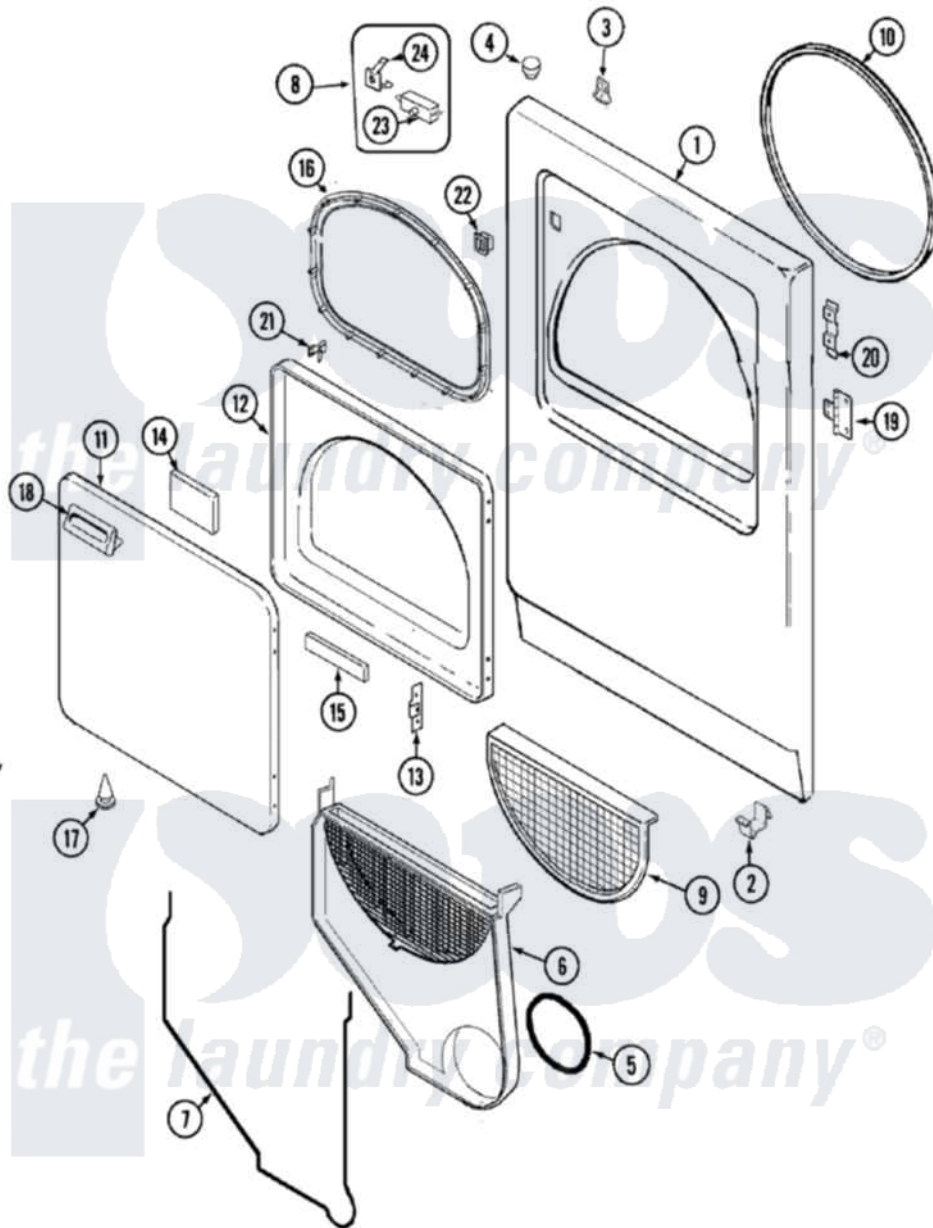

Maytag LNC7766A71 04 - DOOR (SERIES 11)

Maytag Residential Maytag LNC7766A71 Dryer Parts Parts Diagram 04 - DOOR (SERIES 11)
 Click on the part number to view part

Item	Original Part Number	Replaced By	Status	Part Description
1	53-0726	31001771		Panel, Front
2	53-0120			Clip, Front Panel
3	31001526			Lock, Top
4	33-2653			Bumper, Cabinet
5	53-0203	12001324		Duct Kit, Collector
6	12001324			Duct Kit, Collector
"	25-7810	415013-35		Screw
7	53-0204			Seal
8	W10124350		Not Available	NOT REQUIRED PART OR SEE NOTE
"	LA-1005			Switch Kit
9	53-0918			Filter, Lint
10	53-0281	31001747		Seal Assembly
11	53-0154			Panel, Outer Door
"	25-7770	3196169		Screw, Element
12	53-0912		Not Available	PANEL, INNER DOOR (WHT)
13	53-0119			Clip, Hinge

14	53-1490		Door Pad
15	53-1491		Door Pad
16	53-0648	31001529	Seal, Door
17	25-7889		Plug Button
18	53-0927		Handle, Door
"	25-7810	415013-35	Screw
19	53-1492		Hinge, Dryer Door
"	25-7809		Screw, No.6-20 1/2 Flthd Torx
20	53-0121	Not Available	TWIN NUT
21	53-2364	LA-1003	Door Catch Kit
22	53-0187	LA-1003	Door Catch Kit
23	31001732	53-0148	Switch, Door
"	53-0148		Switch, Door
24	31001319		Clip, Switch
"	31001733		Clip, Switch