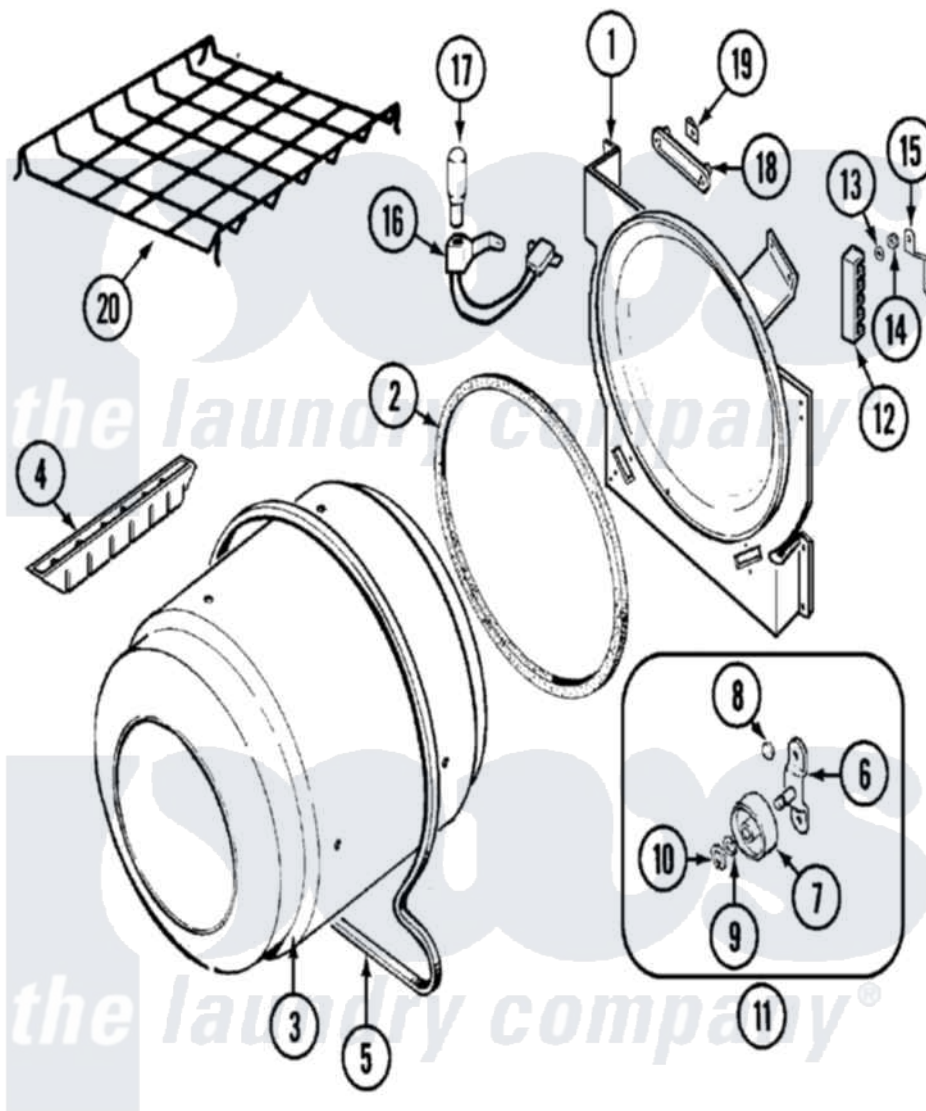

Maytag LNC7766A71 07 - TUMBLER

Maytag [Residential Maytag LNC7766A71 Dryer Parts](#) Parts Diagram 07 - TUMBLER
 Click on the part number to view part

Item	Original Part Number	Replaced By	Status	Part Description
1	25-7733	681414		Screw, 10AB X 1/2
"	LA-1054			Dryer Bulkhead Kit
2	53-0281	31001747		Seal Assembly
3	53-1250			Cylinder
4	25-7759	3196164		Screw
"	Y02100002		Not Available	BAFFLE (WHT)
5	31531589	341241		Belt
6	25-7101	3351614		Screw, Gearcase Cover Mounting
"	53-0197			Support Assembly-Cylinder Rear
7	31001096			Roller
8	25-7813			Spacer
9	25-7814			Washer
10	25-7854			Ring, Retaining
11	LA-1008			Rr Roller Kit
12	53-1518			Block, Terminal

"	25-7952	3400074	Screw
13	25-3122		Washer, Flat
14	25-7808	21001837	Nut, Lock W/Nylon Insert
"	25-0027	112432	Nut
15	53-0965	Not Available	STRAP, GROUND
16	53-1580		Receptacle Assembly
"	25-3457		Screw, Sems
17	53-0570	A3167501	Lamp Oven, Int.
18	53-0174		Lens, Bulb
19	25-3562	3195558	Nut
20	21001495		Rack, Drying