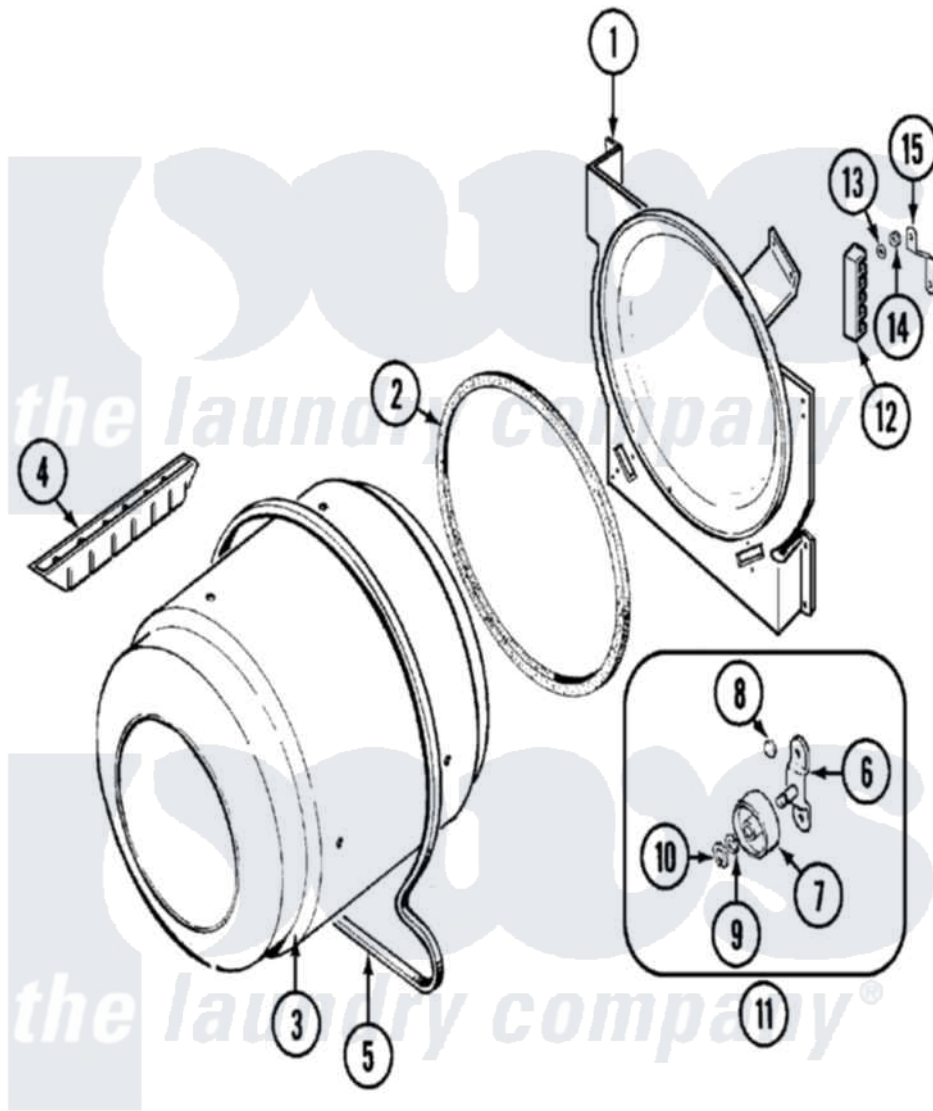

# Maytag LNC8760A01 07 - TUMBLER

Maytag [Residential Maytag LNC8760A01 Dryer Parts](#) Parts Diagram 07 - TUMBLER  
 Click on the part number to view part

Item	Original Part Number	Replaced By	Status	Part Description
1	<a href="#">LA-1054</a>			Dryer Bulkhead Kit
"	25-7733	<a href="#">681414</a>		Screw, 10AB X 1/2
2	53-0281	<a href="#">31001747</a>		Seal Assembly
3	<a href="#">53-1250</a>			Cylinder
4	25-7759	<a href="#">3196164</a>		Screw
"	Y02100002		Not Available	BAFFLE (WHT)
5	31531589	<a href="#">341241</a>		Belt
6	<a href="#">53-0197</a>			Support Assembly-Cylinder Rear
"	25-7101	<a href="#">3351614</a>		Screw, Gearcase Cover Mounting
7	<a href="#">31001096</a>			Roller
8	<a href="#">25-7813</a>			Spacer
9	<a href="#">25-7814</a>			Washer
10	<a href="#">25-7854</a>			Ring, Retaining
11	<a href="#">LA-1008</a>			Rr Roller Kit