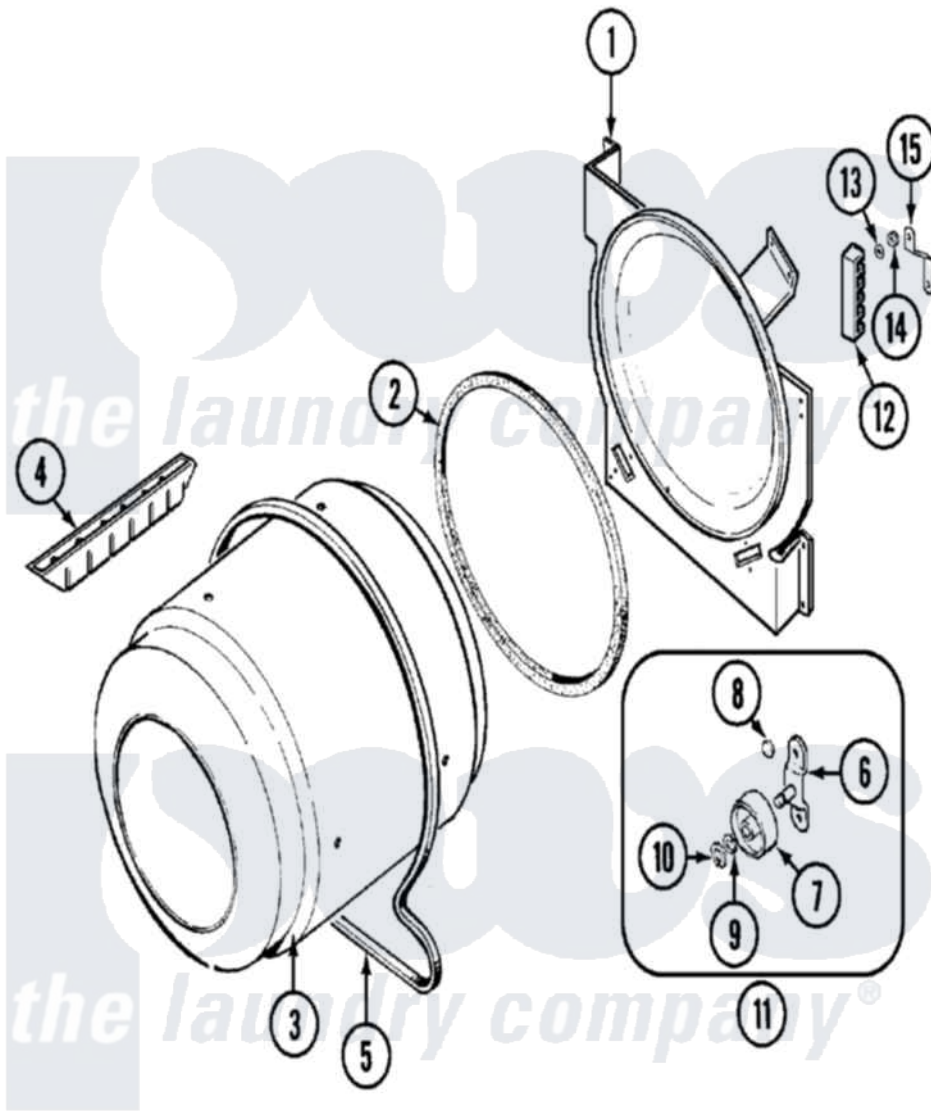

# Maytag LNC8760A71 07 - TUMBLER

Maytag [Residential Maytag LNC8760A71 Dryer Parts](#) Parts Diagram 07 - TUMBLER  
 Click on the part number to view part

Item	Original Part Number	Replaced By	Status	Part Description
1	<a href="#">LA-1054</a>			Dryer Bulkhead Kit
"	25-7733	<a href="#">681414</a>		Screw, 10AB X 1/2
2	53-0281	<a href="#">31001747</a>		Seal Assembly
3	<a href="#">53-1250</a>			Cylinder
4	25-7759	<a href="#">3196164</a>		Screw
"	Y02100002		Not Available	BAFFLE (WHT)
5	31531589	<a href="#">341241</a>		Belt
6	<a href="#">53-0197</a>			Support Assembly-Cylinder Rear
"	25-7101	<a href="#">3351614</a>		Screw, Gearcase Cover Mounting
7	<a href="#">31001096</a>			Roller
8	<a href="#">25-7813</a>			Spacer
9	<a href="#">25-7814</a>			Washer
10	<a href="#">25-7854</a>			Ring, Retaining
11	<a href="#">LA-1008</a>			Rr Roller Kit