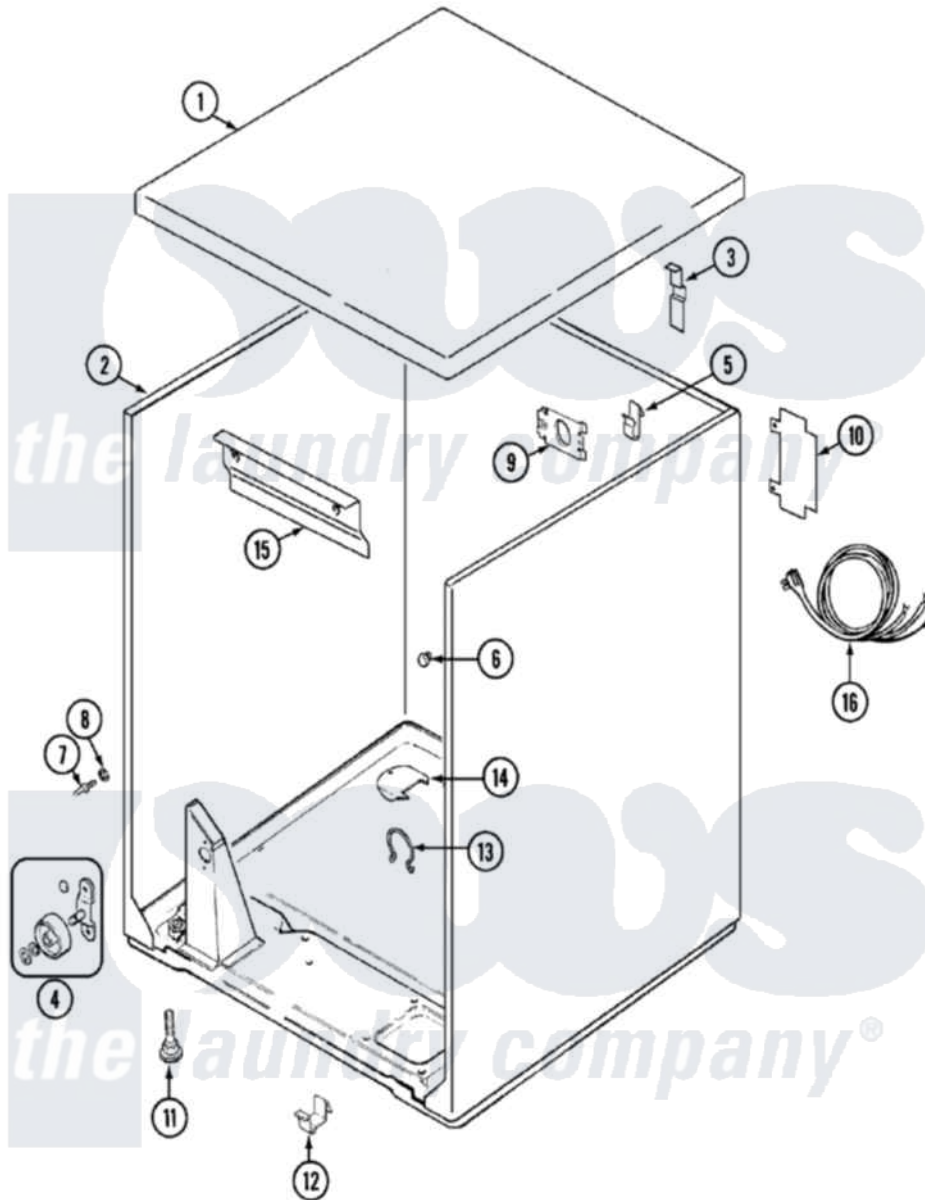

# Maytag LNC8760A77 01 - CABINET

Maytag [Residential Maytag LNC8760A77 Dryer Parts](#) Parts Diagram 01 - CABINET  
 Click on the part number to view part

Item	Original Part Number	Replaced By	Status	Part Description
1	31001424		Not Available	TOP, CABINET (ALM)
2	53-2559-24	<a href="#">31001715</a>		Cabinet And Base Assembly
3	<a href="#">63-5712</a>			Hinge, Cabinet Top
"	25-3092	<a href="#">90767</a>		Screw, 8A X 3/8 HeX Washer Head Tapping
4	LA-1007	<a href="#">12002126</a>		Reinforcement Brace/Glide Kit
"	<a href="#">LA-1008</a>			Rr Roller Kit
5	<a href="#">25-3034</a>			Clip, Wiring
6	<a href="#">33-2653</a>			Bumper, Cabinet
7	<a href="#">53-0643</a>			Pin, Locator
8	<a href="#">53-0200</a>			Sleeve, Locator Pin
"	25-0224	<a href="#">3400029</a>		Nut, Adapter Plate
9	25-7828	<a href="#">489483</a>		Screw 10-32 X 1/2
"	53-0135		Not Available	SUPPORT, POWER CORD
10	<a href="#">53-0284</a>			Cover, Terminal
"	25-7857	<a href="#">90767</a>		Screw, 8A X 3/8 HeX Washer Head Tapping

11	63-5519	Not Available	LEG, LEVELING
12	<a href="#">53-0120</a>		Clip, Front Panel
13	25-7027	<a href="#">16515</a>	Clip
14	<a href="#">53-1921</a>		Shield, Wiring
"	25-7741	<a href="#">W10116760</a>	Screw
16	63-6259	<a href="#">31001547</a>	Cord, Power