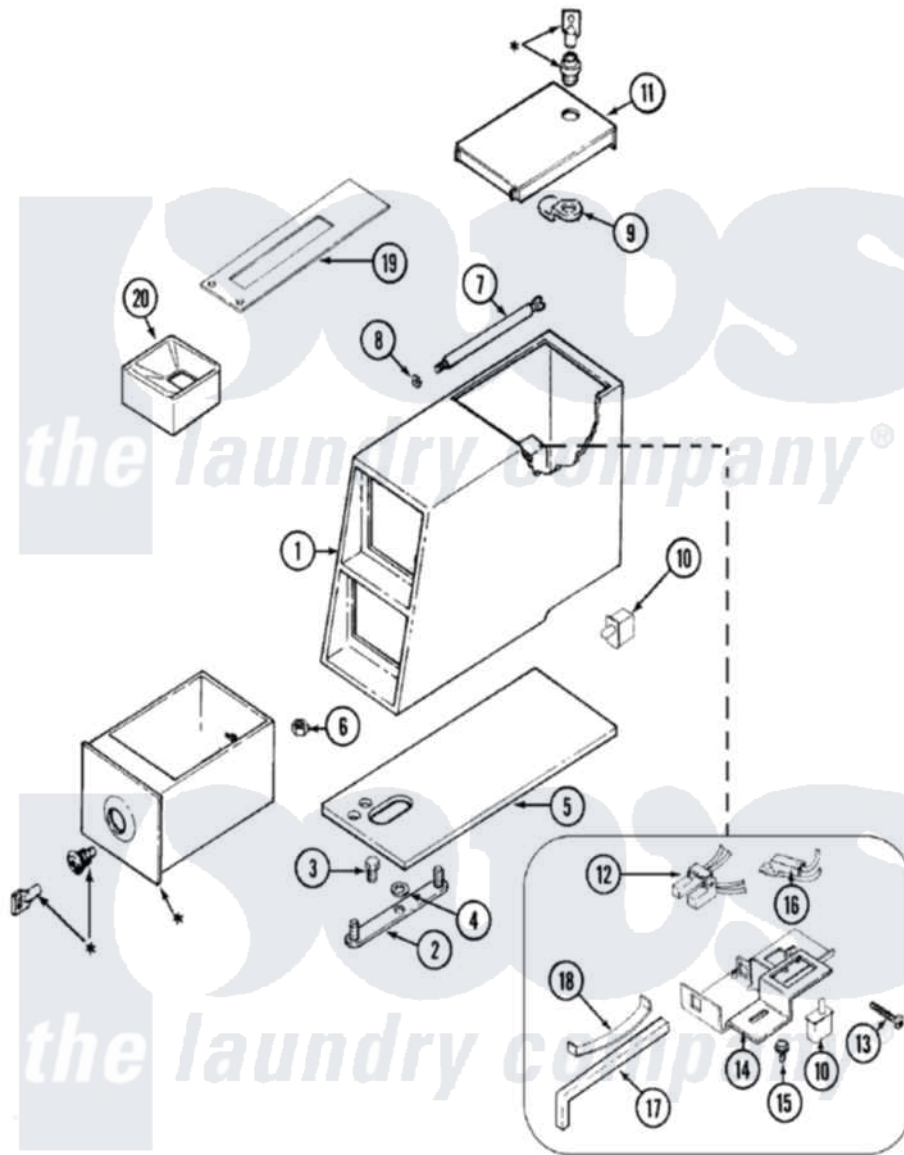

Maytag LNC8760A77 02 - CONTROL PANEL

***CONTACT YOUR COMMERCIAL LAUNDRY DISTRIBUTOR**

Maytag [Residential Maytag LNC8760A77 Dryer Parts](#) Parts Diagram 02 - CONTROL PANEL
 Click on the part number to view part

Item	Original Part Number	Replaced By	Status	Part Description
1	31001466			Panel, Control
2	21001557	21001769		Endcap, Panel
"	25-3092	90767		Screw, 8A X 3/8 HeX Washer Head Tapping
3	25-3092	90767		Screw, 8A X 3/8 HeX Washer Head Tapping
"	21001564	21001768		Endcap, Panel
4	53-1639			Buzzer Assembly
5	31001393			Knob And Skirt Assembly
6	25-7851			Speedclip, End Cap To Top
7	21001560	21001767		Frame
8	21001527			Shield, Rear
"	25-3457			Screw, Sems
"	25-3092	90767		Screw, 8A X 3/8 HeX Washer Head Tapping
9	53-1810			Timer
10	21001517			Shield, Control