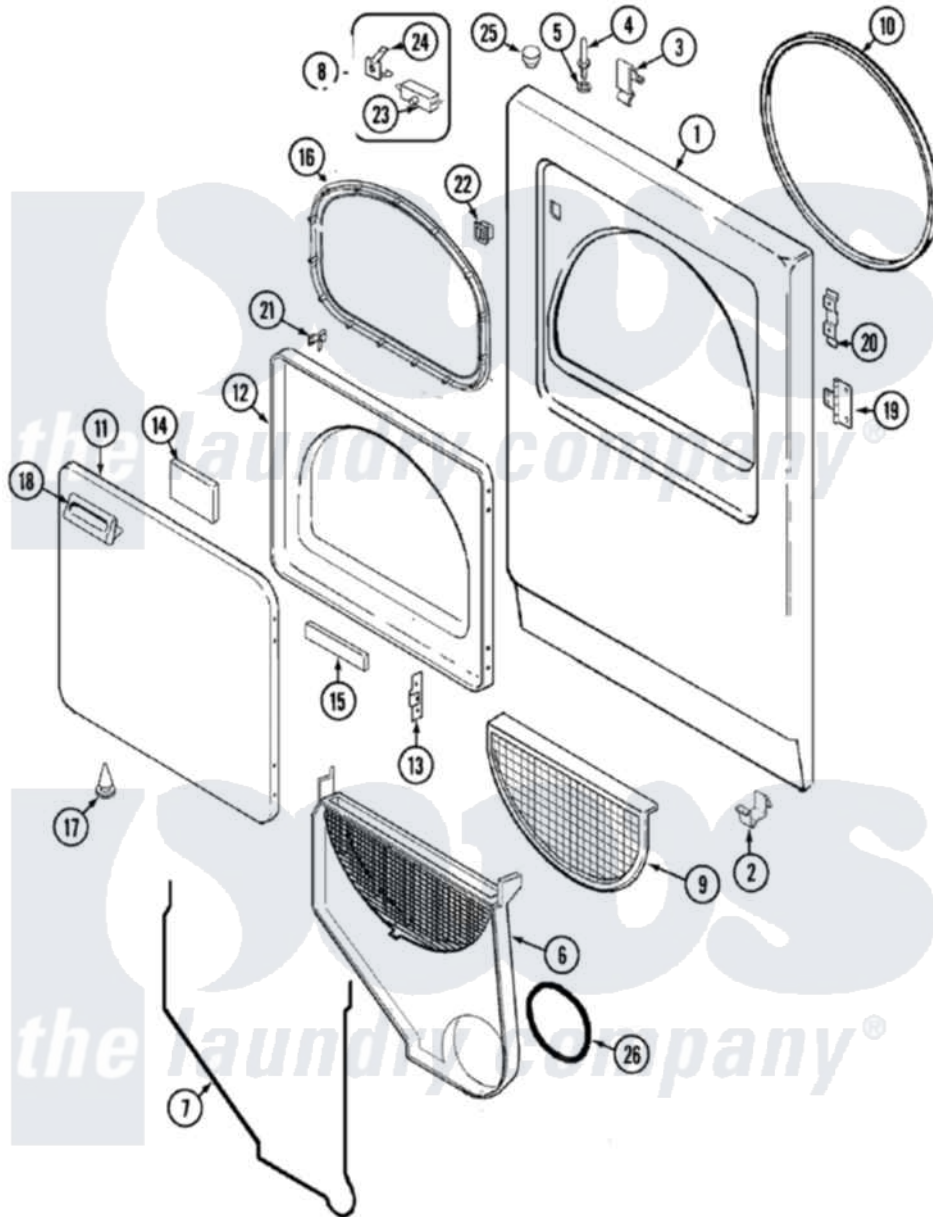

# Maytag LNC8760A77 03 - DOOR

Maytag [Residential Maytag LNC8760A77 Dryer Parts](#) Parts Diagram 03 - DOOR  
 Click on the part number to view part

Item	Original Part Number	Replaced By	Status	Part Description
1	12001210		Not Available	KIT, FRONT PANEL (ALM)
2	<a href="#">53-0120</a>			Clip, Front Panel
3	<a href="#">25-7220</a>			Clip, Cabinet Top
4	<a href="#">53-0643</a>			Pin, Locator
5	25-0224	<a href="#">3400029</a>		Nut, Adapter Plate
"	<a href="#">53-0200</a>			Sleeve, Locator Pin
6	<a href="#">12001324</a>			Duct Kit, Collector
"	25-7810	<a href="#">415013-35</a>		Screw
7	<a href="#">53-0204</a>			Seal
8	<a href="#">LA-1005</a>			Switch Kit
9	<a href="#">53-0918</a>			Filter, Lint
10	53-0281	<a href="#">31001747</a>		Seal Assembly
11	<a href="#">53-0154-24</a>			Panel, Outer Door
"	25-7770	<a href="#">3196169</a>		Screw, Element
12	53-0912-24		Not Available	PANEL, INNER DOOR (ALM)
13	<a href="#">53-0119</a>			Clip, Hinge

14	<a href="#">53-1490</a>		Door Pad
15	<a href="#">53-1491</a>		Door Pad
16	53-0648	<a href="#">31001529</a>	Seal, Door
17	<a href="#">25-7889</a>		Plug Button
18	25-7810	<a href="#">415013-35</a>	Screw
"	31001115	<a href="#">31001482</a>	Handle, Door
19	<a href="#">53-1492</a>		Hinge, Dryer Door
"	<a href="#">25-7809</a>		Screw, No.6-20 1/2 Flthd Torx
20	53-0121	Not Available	TWIN NUT
21	53-2364	<a href="#">LA-1003</a>	Door Catch Kit
"	<a href="#">LA-1003</a>		Door Catch Kit
22	53-0187	<a href="#">LA-1003</a>	Door Catch Kit
23	53-0147	<a href="#">53-0148</a>	Switch, Door
24	63-5990	<a href="#">31001319</a>	Clip, Switch
25	<a href="#">33-2653</a>		Bumper, Cabinet
26	53-0203	<a href="#">12001324</a>	Duct Kit, Collector