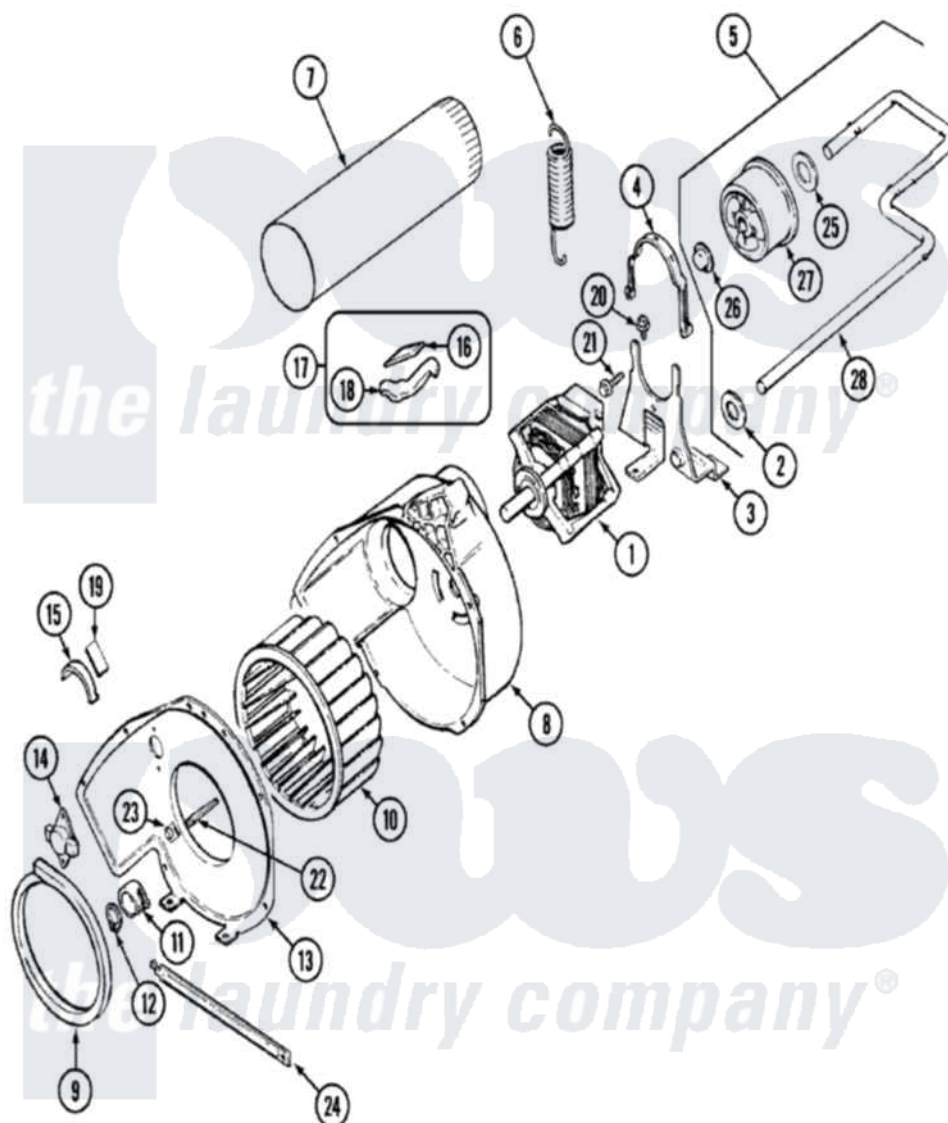

# Maytag LNC8760A77 05 - MOTOR & DRIVE

Maytag [Residential Maytag LNC8760A77 Dryer Parts](#) Parts Diagram 05 - MOTOR & DRIVE  
 Click on the part number to view part

| Item | Original Part Number     | Replaced By               | Status | Part Description                       |
|------|--------------------------|---------------------------|--------|--|
| 1    | 31001316                 | <a href="#">W10410996</a> |        | Motor-Drve                             |
| "    | 53-0932                  | <a href="#">31001535</a>  |        | Pulley, Motor                          |
| 2    | <a href="#">25-7815</a>  |                           |        | Washer                                 |
| 3    | 25-7732                  | <a href="#">681414</a>    |        | Screw, 10AB X 1/2                      |
| "    | 53-1932                  | <a href="#">31001570</a>  |        | Bracket, Motor                         |
| 4    | 53-0214                  | <a href="#">660658</a>    |        | Clamp, Motor Mounting<br>343481 685441 |
| 5    | <a href="#">53-2287</a>  |                           |        | Idler Assembly                         |
| 6    | 53-2209                  | <a href="#">31001465</a>  |        | Spring, Idler                          |
| 7    | <a href="#">53-0134</a>  |                           |        | Duct, Exhaust                          |
| "    | 25-2134                  | <a href="#">W10116760</a> |        | Screw                                  |
| 8    | <a href="#">53-1801</a>  |                           |        | Housing, Blower                        |
| 9    | 53-0203                  | <a href="#">12001324</a>  |        | Duct Kit, Collector                    |
| 10   | <a href="#">31001317</a> |                           |        | Wheel, Blower                          |
| 11   | 25-7823                  | <a href="#">312967</a>    |        | Clamp, Blower Housing                  |
| 12   | <a href="#">25-7855</a>  |                           |        | Ring, Retaining                        |
| 13   | 25-7435                  | <a href="#">33002917</a>  |        | Screw, No.10-16                        |