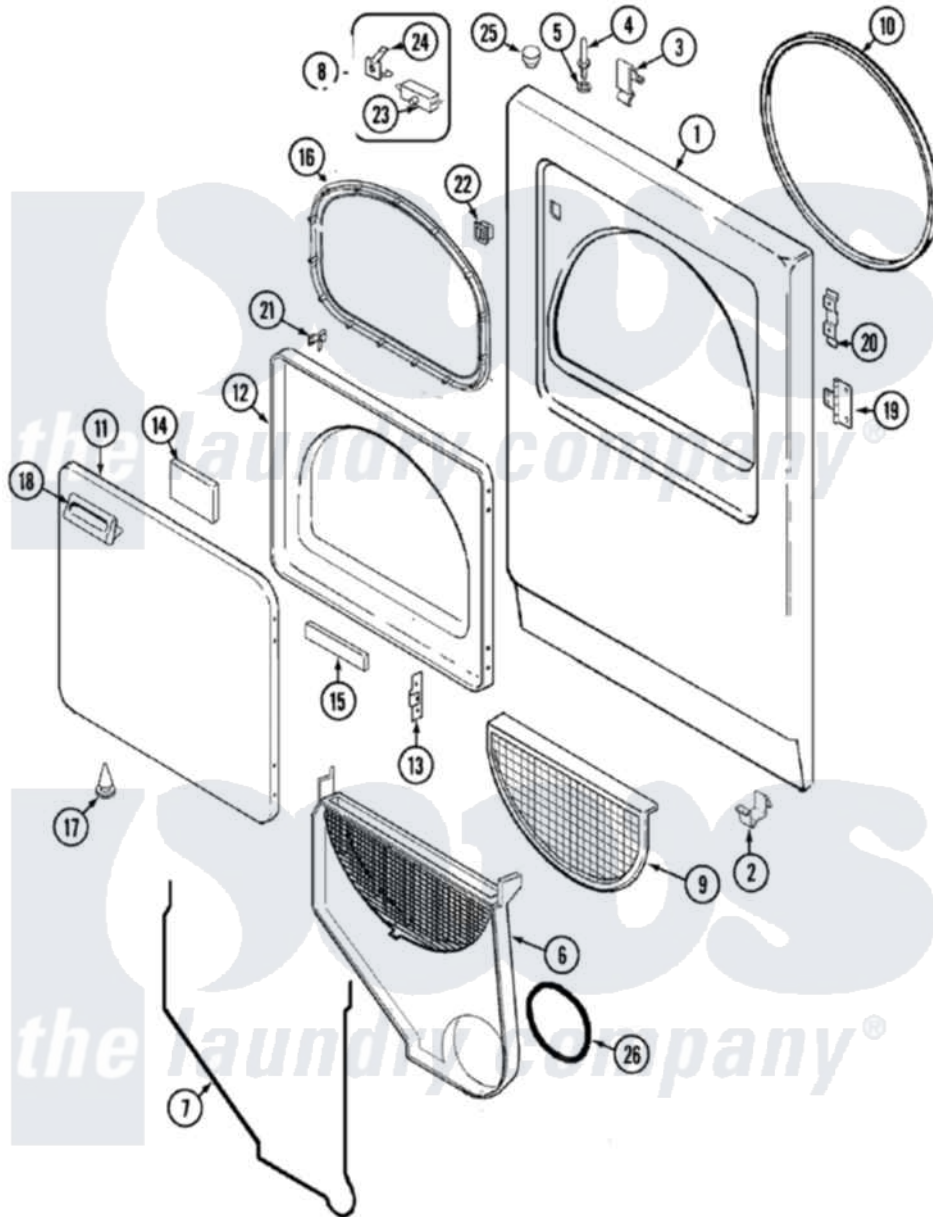

Maytag LNC8766A00 02 - DOOR

Maytag [Residential Maytag LNC8766A00 Dryer Parts](#) Parts Diagram 02 - DOOR
 Click on the part number to view part

Item	Original Part Number	Replaced By	Status	Part Description
1	21001281			Damper, Sound Pad
"	53-0726	31001771		Panel, Front
2	53-0120			Clip, Front Panel
3	25-7220			Clip, Cabinet Top
4	53-0643			Pin, Locator
5	25-0224	3400029		Nut, Adapter Plate
"	53-0200			Sleeve, Locator Pin
6	25-7810	415013-35		Screw
"	12001324			Duct Kit, Collector
7	53-0204			Seal
8	LA-1005			Switch Kit
9	53-0918			Filter, Lint
10	53-0281	31001747		Seal Assembly
11	53-0154			Panel, Outer Door
"	25-7770	3196169		Screw, Element
12	53-0912		Not Available	PANEL, INNER DOOR (WHT)

13	53-0119		Clip, Hinge
14	53-1490		Door Pad
15	53-1491		Door Pad
16	53-0648	31001529	Seal, Door
17	25-7889		Plug Button
18	53-0927		Handle, Door
"	25-7810	415013-35	Screw
19	53-1492		Hinge, Dryer Door
"	25-7809		Screw, No.6-20 1/2 Flthd Torx
20	53-0121	Not Available	TWIN NUT
21	53-2364	LA-1003	Door Catch Kit
"	LA-1003		Door Catch Kit
22	53-0187	LA-1003	Door Catch Kit
23	53-0147	53-0148	Switch, Door
24	63-5990	31001319	Clip, Switch
25	33-2653		Bumper, Cabinet
26	53-0203	12001324	Duct Kit, Collector