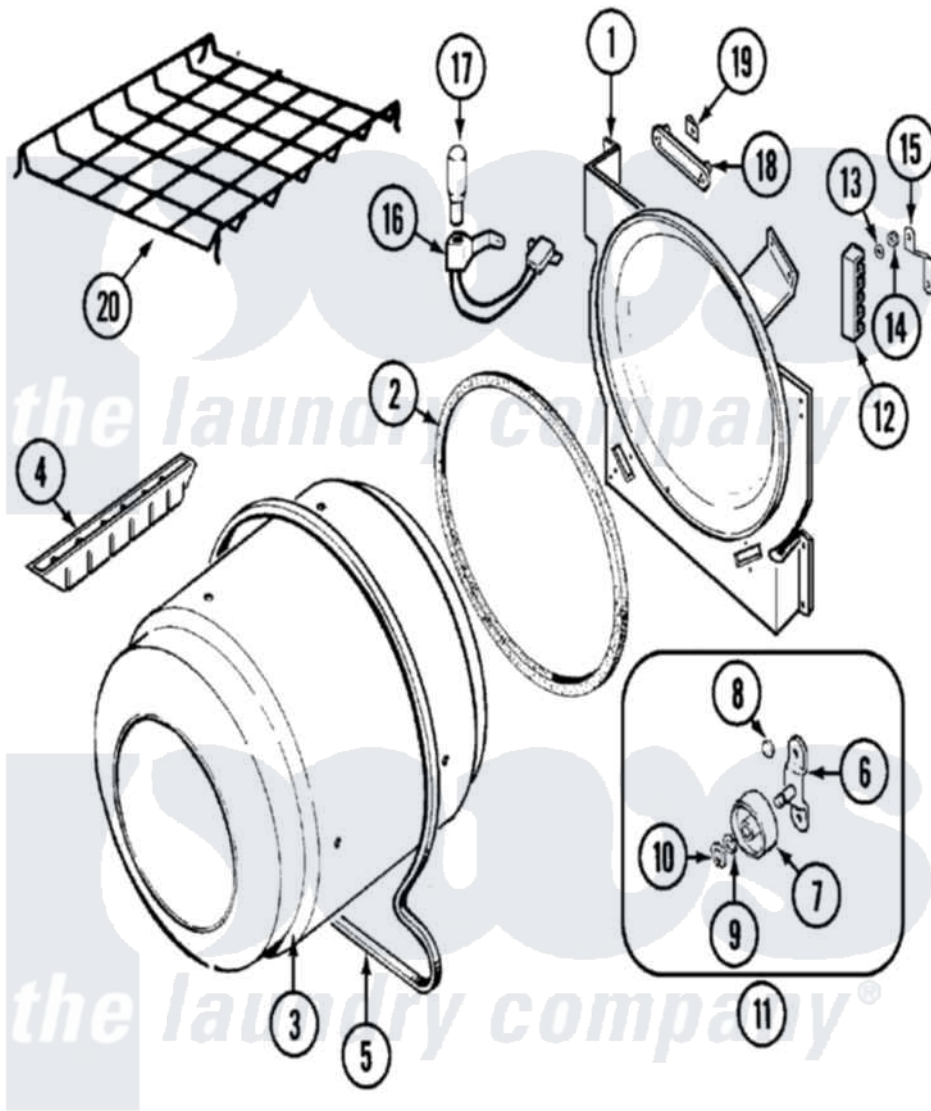

Maytag LNC8766A00 05 - TUMBLER

Maytag [Residential Maytag LNC8766A00 Dryer Parts](#) Parts Diagram 05 - TUMBLER
 Click on the part number to view part

Item	Original Part Number	Replaced By	Status	Part Description
1	25-7733	681414		Screw, 10AB X 1/2
"	LA-1054			Dryer Bulkhead Kit
2	53-0281	31001747		Seal Assembly
3	53-1250			Cylinder
4	25-7759	3196164		Screw
"	Y02100002		Not Available	BAFFLE (WHT)
5	31531589	341241		Belt
6	25-7101	3351614		Screw, Gearcase Cover Mounting
"	53-0197			Support Assembly-Cylinder Rear
7	31001096			Roller
8	25-7813			Spacer
9	25-7814			Washer
10	25-7854			Ring, Retaining
11	LA-1008			Rr Roller Kit
16	53-1580			Receptacle Assembly

"	25-3457		Screw, Sems
17	53-0570	A3167501	Lamp Oven, Int.
18	53-0174		Lens, Bulb
19	25-3562	3195558	Nut
20	21001495		Rack, Drying