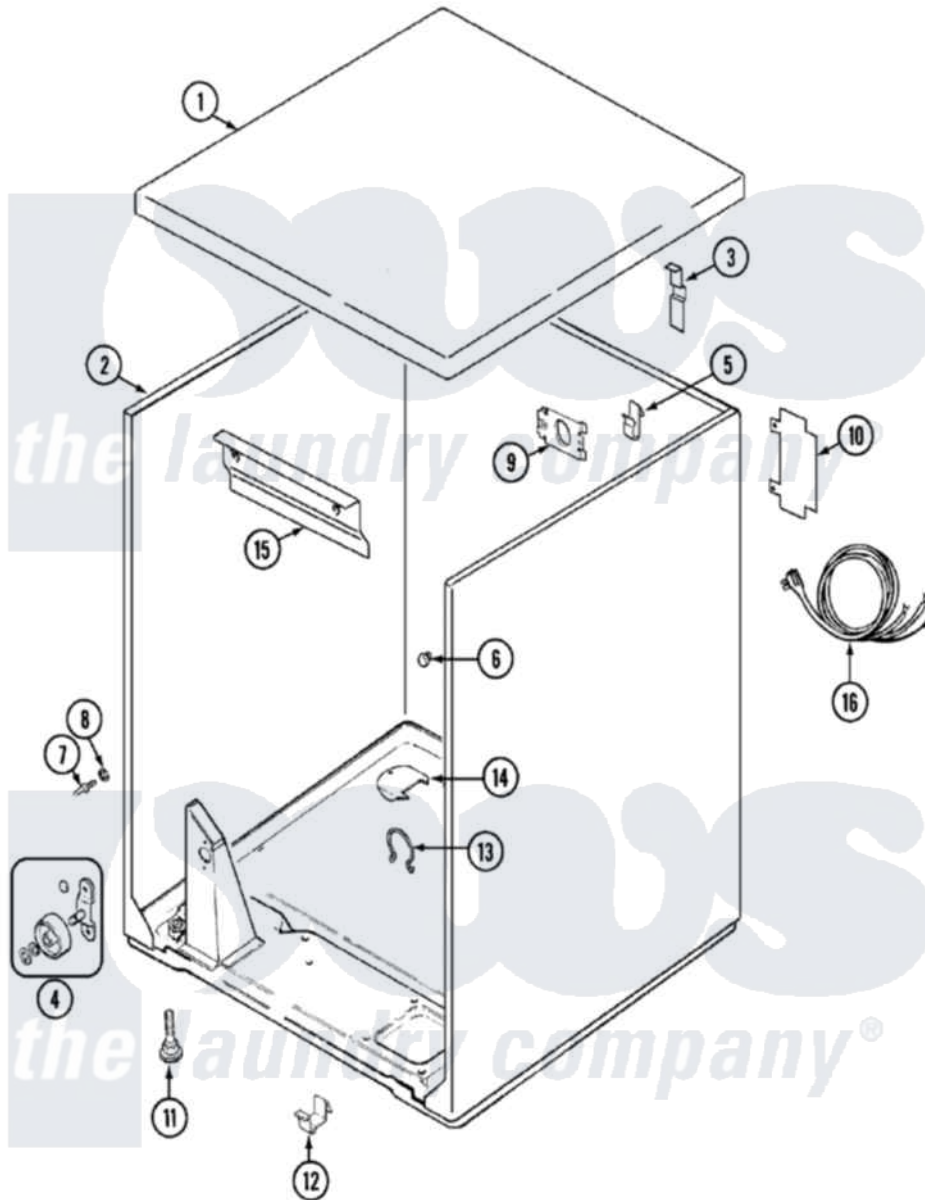

# Maytag LNC8766A71 01 - CABINET

Maytag [Residential Maytag LNC8766A71 Dryer Parts](#) Parts Diagram 01 - CABINET  
 Click on the part number to view part

Item	Original Part Number	Replaced By	Status	Part Description
1	<a href="#">31001220</a>			Damper, Cabinet
"	<a href="#">31001423</a>			Top, Cabinet
2	53-2559	<a href="#">31001714</a>		Cabinet And Base Assembly
3	<a href="#">63-5712</a>			Hinge, Cabinet Top
"	25-3092	<a href="#">90767</a>		Screw, 8A X 3/8 HeX Washer Head Tapping
4	LA-1007	<a href="#">12002126</a>		Reinforcement Brace/Glide Kit
"	<a href="#">LA-1008</a>			Rr Roller Kit
5	<a href="#">25-3034</a>			Clip, Wiring
6	<a href="#">33-2653</a>			Bumper, Cabinet
7	<a href="#">53-0643</a>			Pin, Locator
8	<a href="#">53-0200</a>			Sleeve, Locator Pin
"	25-0224	<a href="#">3400029</a>		Nut, Adapter Plate
9	25-7828	<a href="#">489483</a>		Screw 10-32 X 1/2
"	53-0135		Not Available	SUPPORT, POWER CORD
10	<a href="#">53-0284</a>			Cover, Terminal
				Screw, 8A X 3/8 HeX Washer

"	25-7857	<a href="#">90767</a>	Screw, on a 3/8 inch washer Head Tapping
11	63-5519	Not Available	LEG, LEVELING
12	<a href="#">53-0120</a>		Clip, Front Panel
13	25-7027	<a href="#">16515</a>	Clip
14	<a href="#">53-1921</a>		Shield, Wiring
"	25-7741	<a href="#">W10116760</a>	Screw
16	63-6259	<a href="#">31001547</a>	Cord, Power