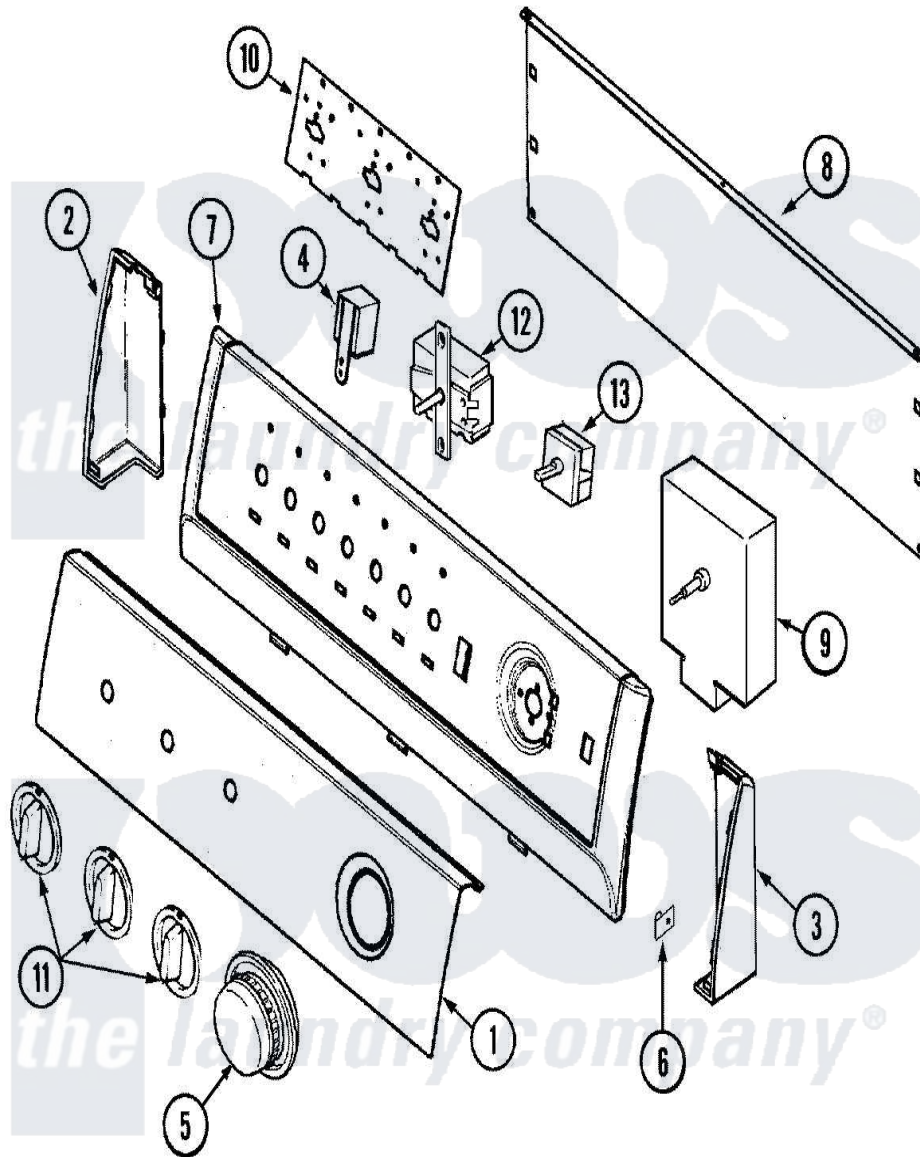

# Maytag LNC8766A71 02 - CONTROL PANEL

Maytag Residential Maytag LNC8766A71 Dryer Parts Parts Diagram 02 - CONTROL PANEL  
 Click on the part number to view part

Item	Original Part Number	Replaced By	Status	Part Description
1	<a href="#">31001382</a>			Panel, Control
2	25-3092	<a href="#">90767</a>		Screw, 8A X 3/8 HeX Washer Head Tapping
"	<a href="#">21001546</a>			Endcap, Panel
3	<a href="#">21001547</a>			Endcap, Panel
"	25-3092	<a href="#">90767</a>		Screw, 8A X 3/8 HeX Washer Head Tapping
4	<a href="#">31001397</a>			Buzzer
5	<a href="#">31001388</a>			Knob/Skirt, Timer
6	<a href="#">25-7851</a>			Speedclip, End Cap To Top
7	<a href="#">21001552</a>			Frame , Control Panel
8	<a href="#">21001527</a>			Shield, Rear
"	25-3092	<a href="#">90767</a>		Screw, 8A X 3/8 HeX Washer Head Tapping
9	53-1815	<a href="#">31001513</a>		Timer
10	<a href="#">21001517</a>			Shield, Control
11	<a href="#">21001544</a>			Knob, Selector