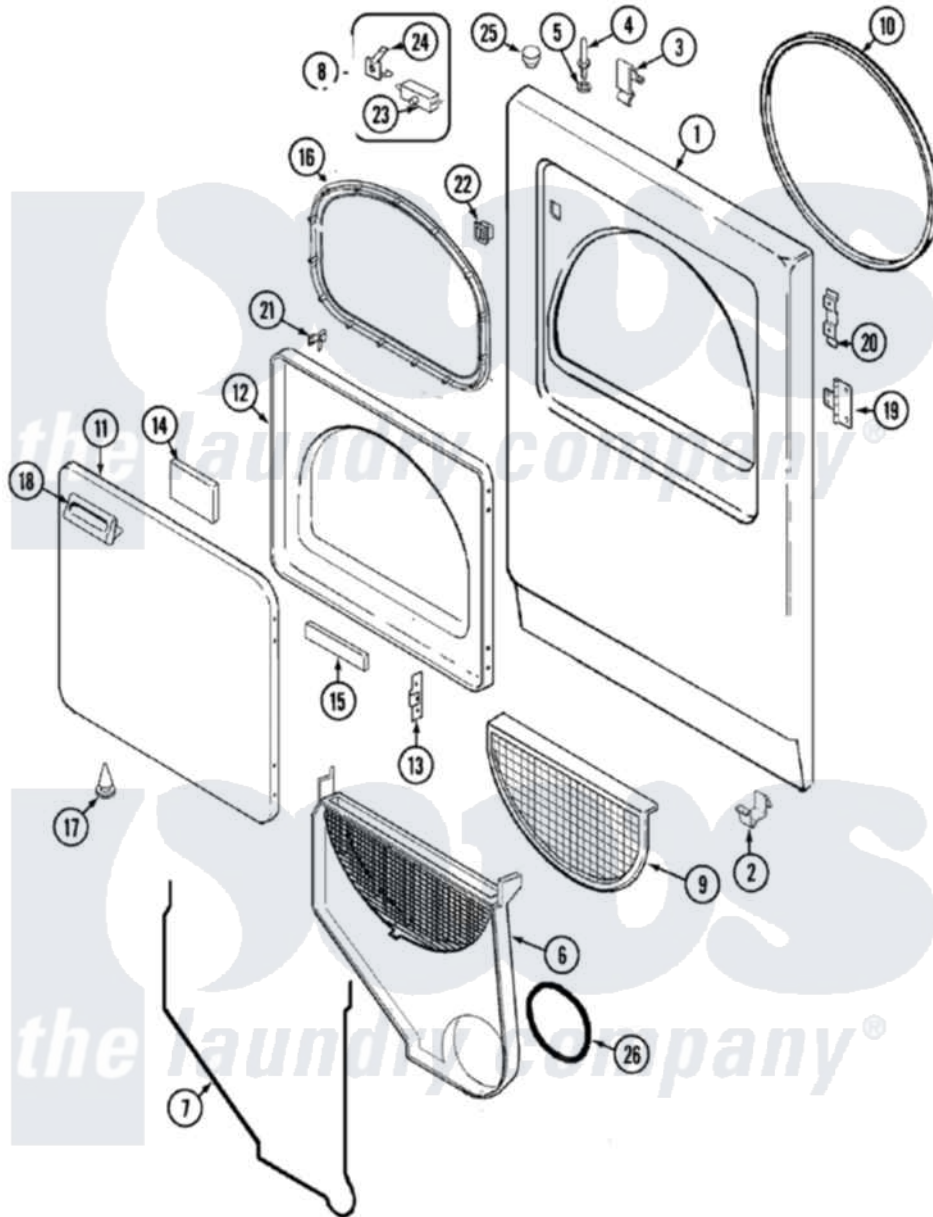

Maytag LNC8766A71 03 - DOOR

Maytag [Residential Maytag LNC8766A71 Dryer Parts](#) Parts Diagram 03 - DOOR
 Click on the part number to view part

| Item | Original Part Number | Replaced By | Status | Part Description |
|------|--------------------------|---------------------------|---------------|-------------------------|
| 1 | 21001281 | | | Damper, Sound Pad |
| " | 53-0726 | 31001771 | | Panel, Front |
| 2 | 53-0120 | | | Clip, Front Panel |
| 3 | 25-7220 | | | Clip, Cabinet Top |
| 4 | 53-0643 | | | Pin, Locator |
| 5 | 25-0224 | 3400029 | | Nut, Adapter Plate |
| " | 53-0200 | | | Sleeve, Locator Pin |
| 6 | 25-7810 | 415013-35 | | Screw |
| " | 12001324 | | | Duct Kit, Collector |
| 7 | 53-0204 | | | Seal |
| 8 | LA-1005 | | | Switch Kit |
| 9 | 53-0918 | | | Filter, Lint |
| 10 | 53-0281 | 31001747 | | Seal Assembly |
| 11 | 53-0154 | | | Panel, Outer Door |
| " | 25-7770 | 3196169 | | Screw, Element |
| 12 | 53-0912 | | Not Available | PANEL, INNER DOOR (WHT) |

| | | | |
|----|-------------------------|---------------------------|-------------------------------|
| 13 | 53-0119 | | Clip, Hinge |
| 14 | 53-1490 | | Door Pad |
| 15 | 53-1491 | | Door Pad |
| 16 | 53-0648 | 31001529 | Seal, Door |
| 17 | 25-7889 | | Plug Button |
| 18 | 53-0927 | | Handle, Door |
| " | 25-7810 | 415013-35 | Screw |
| 19 | 53-1492 | | Hinge, Dryer Door |
| " | 25-7809 | | Screw, No.6-20 1/2 Flthd Torx |
| 20 | 53-0121 | Not Available | TWIN NUT |
| 21 | 53-2364 | LA-1003 | Door Catch Kit |
| " | LA-1003 | | Door Catch Kit |
| 22 | 53-0187 | LA-1003 | Door Catch Kit |
| 23 | 53-0147 | 53-0148 | Switch, Door |
| 24 | 63-5990 | 31001319 | Clip, Switch |
| 25 | 33-2653 | | Bumper, Cabinet |
| 26 | 53-0203 | 12001324 | Duct Kit, Collector |