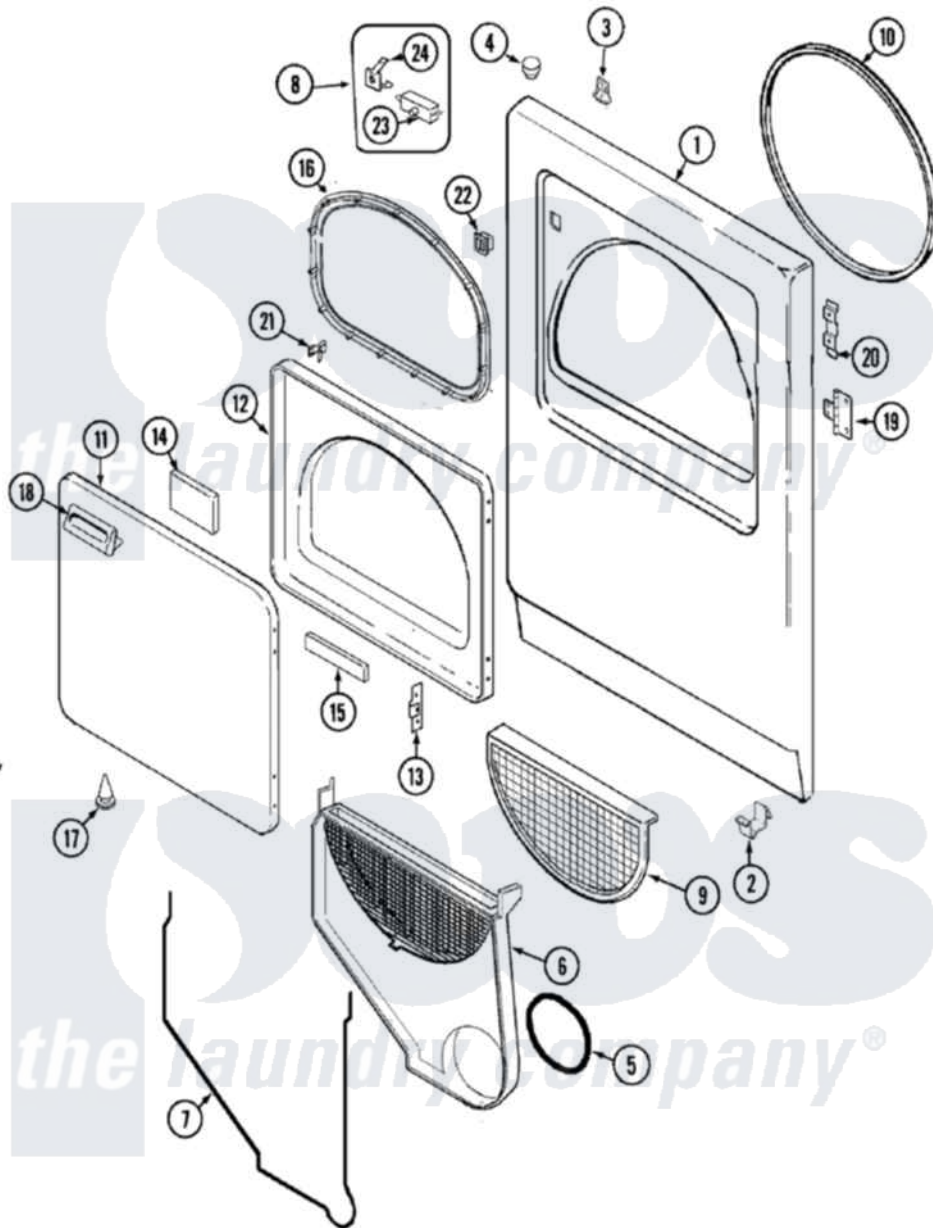

# Maytag LNC8766A71 04 - DOOR (SERIES 11)

Maytag Residential Maytag LNC8766A71 Dryer Parts Parts Diagram 04 - DOOR (SERIES 11)  
 Click on the part number to view part

Item	Original Part Number	Replaced By	Status	Part Description
1	53-0726	<a href="#">31001771</a>		Panel, Front
2	<a href="#">53-0120</a>			Clip, Front Panel
3	<a href="#">31001526</a>			Lock, Top
4	<a href="#">33-2653</a>			Bumper, Cabinet
5	53-0203	<a href="#">12001324</a>		Duct Kit, Collector
6	<a href="#">12001324</a>			Duct Kit, Collector
"	25-7810	<a href="#">415013-35</a>		Screw
7	<a href="#">53-0204</a>			Seal
8	W10124350		Not Available	NOT REQUIRED PART OR SEE NOTE
"	<a href="#">LA-1005</a>			Switch Kit
9	<a href="#">53-0918</a>			Filter, Lint
10	53-0281	<a href="#">31001747</a>		Seal Assembly
11	<a href="#">53-0154</a>			Panel, Outer Door
"	25-7770	<a href="#">3196169</a>		Screw, Element
12	53-0912		Not Available	PANEL, INNER DOOR (WHT)
13	<a href="#">53-0119</a>			Clip, Hinge

14	<a href="#">53-1490</a>		Door Pad
15	<a href="#">53-1491</a>		Door Pad
16	53-0648	<a href="#">31001529</a>	Seal, Door
17	<a href="#">25-7889</a>		Plug Button
18	<a href="#">53-0927</a>		Handle, Door
"	25-7810	<a href="#">415013-35</a>	Screw
19	<a href="#">53-1492</a>		Hinge, Dryer Door
"	<a href="#">25-7809</a>		Screw, No.6-20 1/2 Flthd Torx
20	53-0121	Not Available	TWIN NUT
21	53-2364	<a href="#">LA-1003</a>	Door Catch Kit
22	53-0187	<a href="#">LA-1003</a>	Door Catch Kit
23	31001732	<a href="#">53-0148</a>	Switch, Door
"	<a href="#">53-0148</a>		Switch, Door
24	<a href="#">31001319</a>		Clip, Switch
"	<a href="#">31001733</a>		Clip, Switch