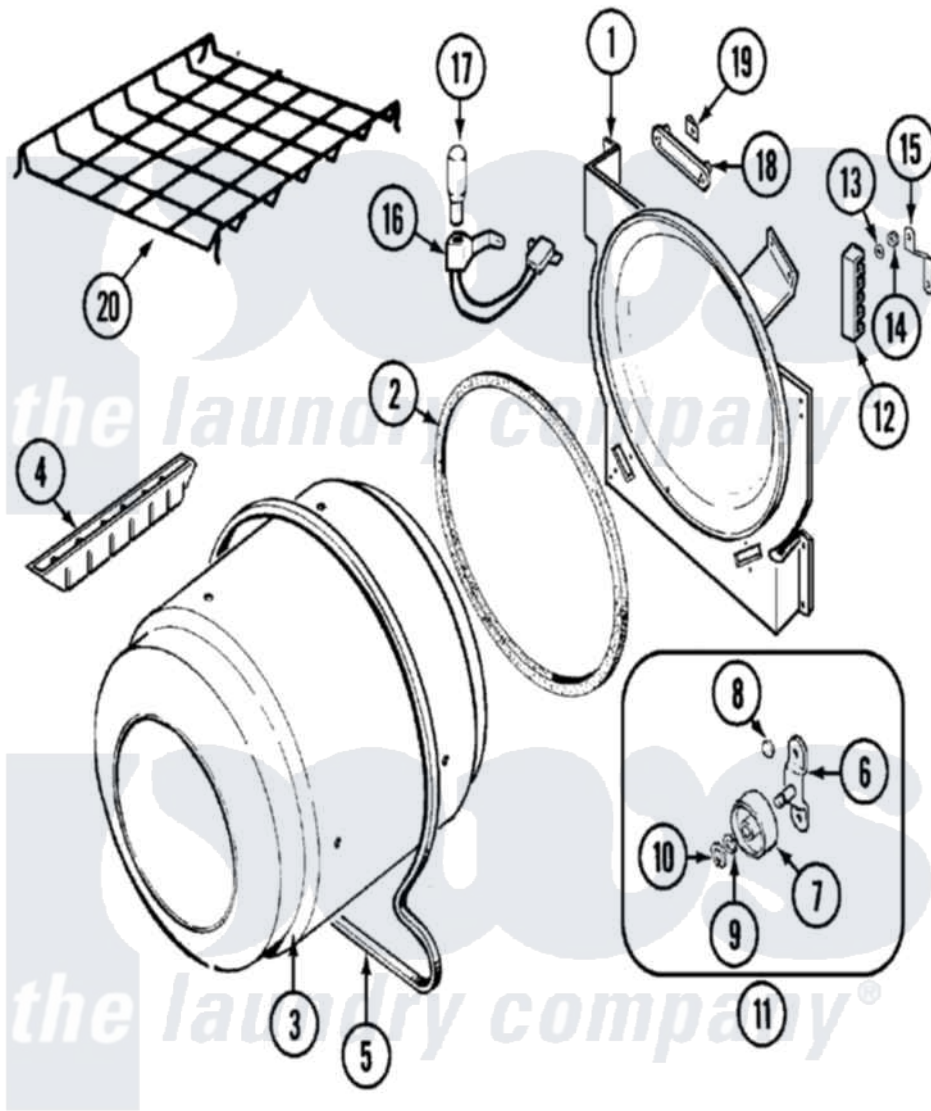

Maytag LNC8766A71 07 - TUMBLER

Maytag [Residential Maytag LNC8766A71 Dryer Parts](#) Parts Diagram 07 - TUMBLER
 Click on the part number to view part

Item	Original Part Number	Replaced By	Status	Part Description
1	25-7733	681414		Screw, 10AB X 1/2
"	LA-1054			Dryer Bulkhead Kit
2	53-0281	31001747		Seal Assembly
3	53-1250			Cylinder
4	25-7759	3196164		Screw
"	Y02100002		Not Available	BAFFLE (WHT)
5	31531589	341241		Belt
6	25-7101	3351614		Screw, Gearcase Cover Mounting
"	53-0197			Support Assembly-Cylinder Rear
7	31001096			Roller
8	25-7813			Spacer
9	25-7814			Washer
10	25-7854			Ring, Retaining
11	LA-1008			Rr Roller Kit
16	53-1580			Receptacle Assembly

"	25-3457		Screw, Sems
17	53-0570	A3167501	Lamp Oven, Int.
18	53-0174		Lens, Bulb
19	25-3562	3195558	Nut
20	21001495		Rack, Drying