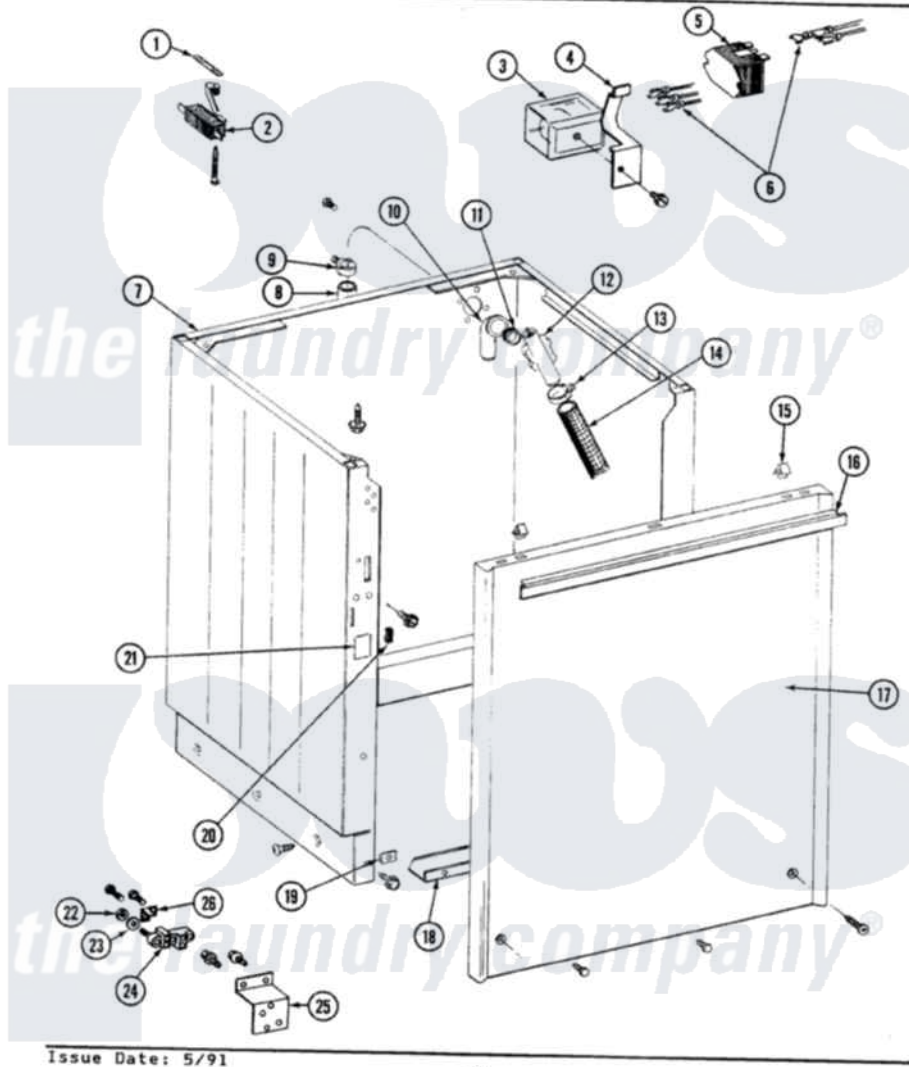

# Maytag LSE1000 03 - CABINET & FRONT PANEL

SECTION: CABINET & FRONT PANEL  
 MODEL: SE-S61000

P/N 56287R1

Maytag [Residential Maytag LSE1000 Stacked Washer and Dryer Parts](#) Parts Diagram 03 - CABINET & FRONT PANEL  
 Click on the part number to view part

Item	Original Part Number	Replaced By	Status	Part Description
1	<a href="#">210866</a>			Nut, Twin Speed
2	<a href="#">202476</a>			Unbalance Switch
"	<a href="#">213501</a>			Screw, No.6-20 X 1-1/8 Inch
3	<a href="#">206421</a>			Relay, Motor Reversing
4	212949	<a href="#">22001866</a>		Screw, Relay
"	<a href="#">215273</a>			Clip, Spring Relay
5	901961	<a href="#">W10133335</a>		Relay, Motor
6	<a href="#">206423</a>			Lower Wire Harness-AC
7	213122	<a href="#">27001200</a>		Screw
"	206411L		Not Available	CABINET-ALMOND
"	207207L		Not Available	CABINET ALM---NA
"	<a href="#">213007</a>			Xfor Cabinet See Cabinet, Back
8	Y059137	<a href="#">Y059141</a>		Ctn. 50 Ft. 31/32 Drain Hose
"	215279	<a href="#">22003410</a>		Hose, Drain
9	200461	<a href="#">285655</a>		Clamp, Hose
10	214764	<a href="#">208847</a>		Elbow