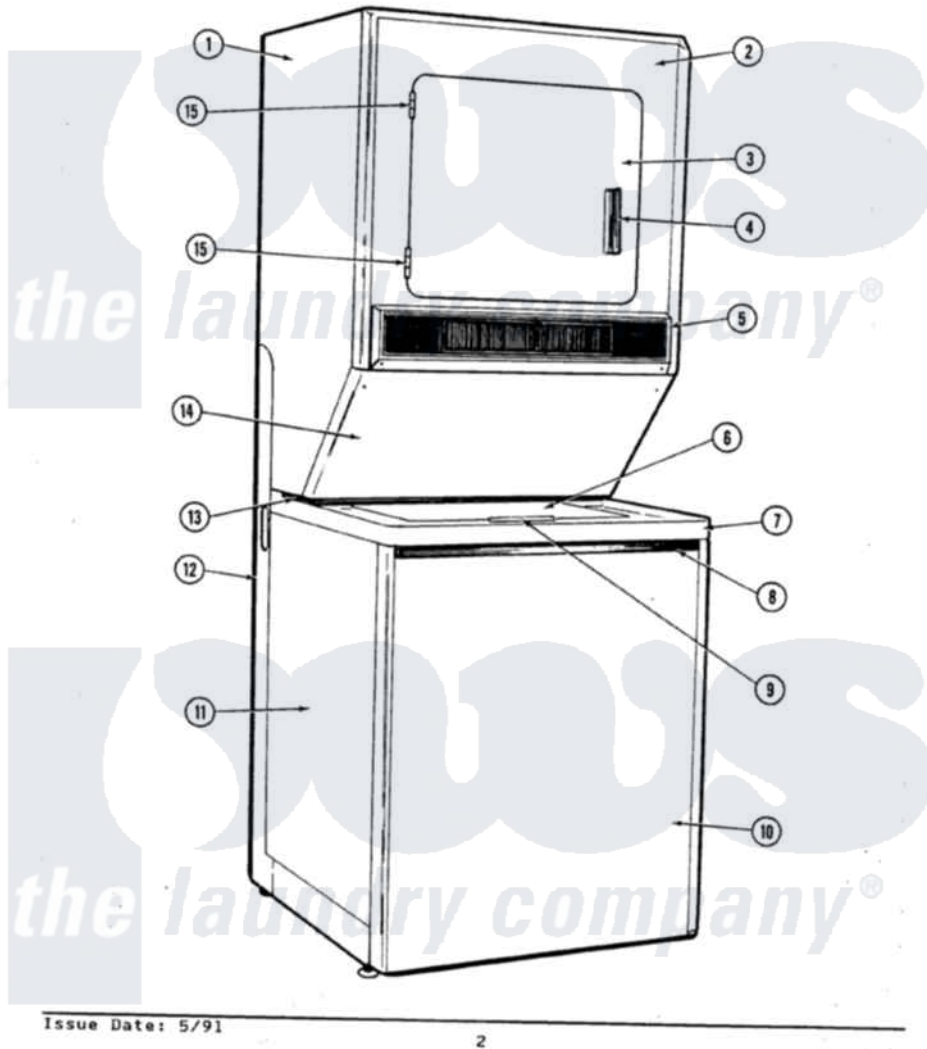

Maytag LSE1000 09 - FRONT VIEW

SECTION: FRONT VIEW
MODEL: SE-SG1000

P/N 56287R1

Issue Date: 5/91

2

Maytag Residential Maytag LSE1000 Stacked Washer and Dryer Parts Parts Diagram 09 - FRONT VIEW
Click on the part number to view part

Item	Original Part Number	Replaced By	Status	Part Description
1	306641L		Not Available	CABINET, ALMOND
2	314474L		Not Available	FRONT PANEL-ALMOND
3	314475L			Panel, Outer Door
4	314476		Not Available	HANDLE, DOOR
5	306388			Control Panel
"	210932			Screw, No.8 X 9/16 Ctsk Note: Screw, Inlet Duct
6	215251L			Lid-Almond---NA
7	206599L		Not Available	TOP COVER-ALMOND
"	206636L		Not Available	TOP COVER KIT-ALMOND--- NA
8	215266		Not Available	TRIM, FRONT PANEL
9	206667			Handle With Nuts
10	207205L	22002651		Panel, Front
"	206550L			Front Panel-Almond---NA
11	206411L		Not Available	CABINET-ALMOND
"	207207L		Not Available	CABINET ALM---NA