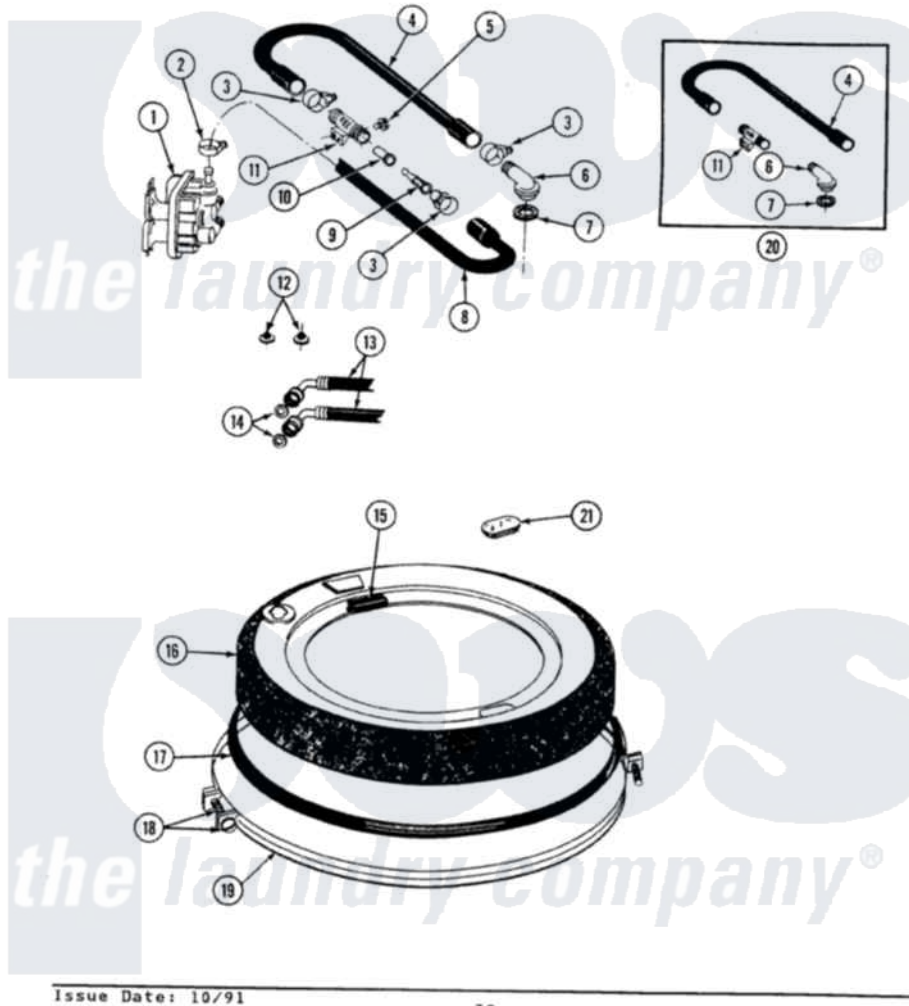

# Maytag LSE1000 18 - TUB COVER, WATER VALVE & WATER INJ. ASSY

SECTION: TUB COVER, WATER VALVE & WATER INJECTOR ASSEMBLY  
 MODEL: SE-SG1000

P/N 56287R2

Issue Date: 10/91

30

Maytag Residential Maytag LSE1000 Stacked Washer and Dryer Parts Parts Diagram 18 - TUB COVER, WATER VALVE & WATER INJ. ASSY  
 Click on the part number to view part

Item	Original Part Number	Replaced By	Status	Part Description
1	<a href="#">206413</a>			Water Valve-DC
2	<a href="#">201575</a>			Clamp, Hose
3	202515	<a href="#">596669</a>		Clamp, Manifold
4	<a href="#">Y215234</a>			Hose, Injector Fill
5	Y310632	<a href="#">1163839</a>		Screw
6	<a href="#">215235</a>			Tube, Injector
7	<a href="#">215233</a>			Seal For Injector Tube
8	<a href="#">213013</a>			Hose, Injector
9	<a href="#">213015</a>			Nozzle, Injector
10	213016	<a href="#">216201</a>		Nozzle
11	213057	<a href="#">22213057</a>		Sleeve- In
12	200961	<a href="#">12001413</a>		Strainer And Washer Kit
13	200672	<a href="#">76314</a>		Hose, Inlet 6 Ft. Hose With Elbow
14	<a href="#">Y013783</a>			Washer, Inlet Hose
15	<a href="#">215232</a>			Bumper, Unbalance

16	206406	Not Available	TUB COVER ASSEMBLY
17	<a href="#">211232</a>		Seal, Tub Cover
18	<a href="#">205529</a>		Nut And Bolt Kit For Tub Clam
19	<a href="#">200846</a>		Clamp - Tub Cover
20	206531	<a href="#">W10276607</a>	Hose
21	211723	Not Available	WINDOW FOR TUB