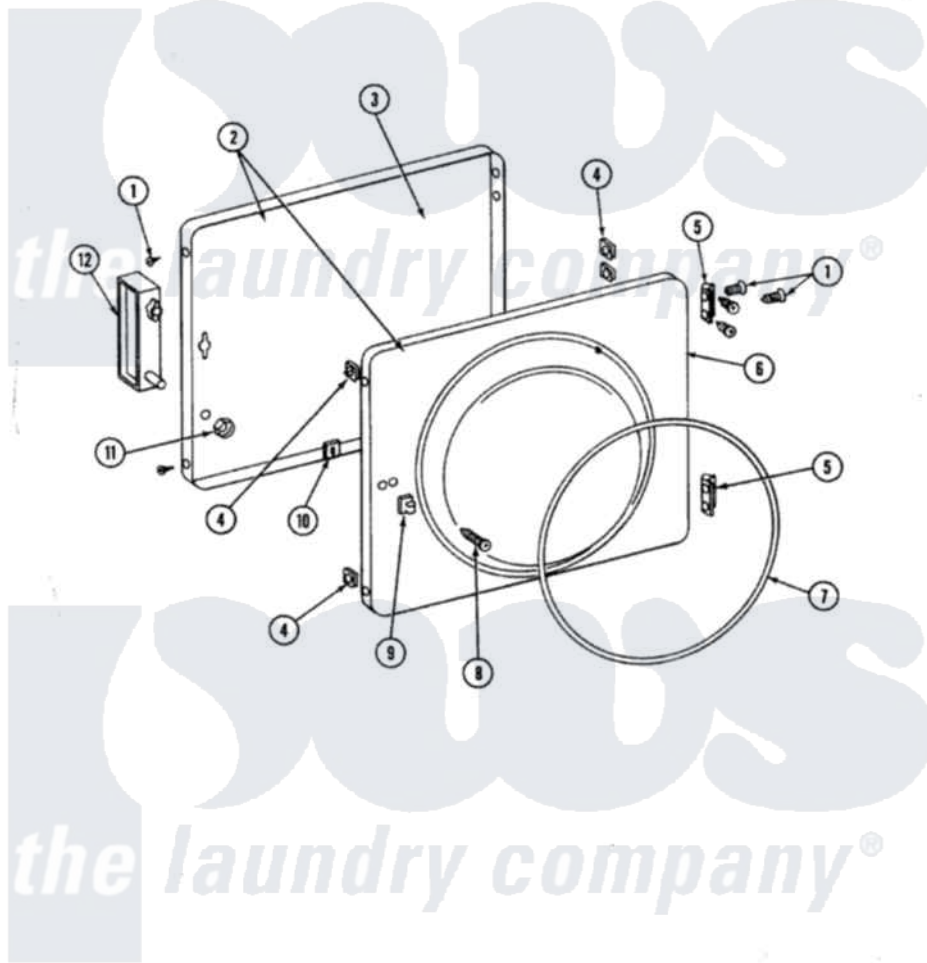

Maytag LSE7800 06 - DOOR ASSEMBLY

SECTION: DOOR ASSEMBLY
 MODEL: SE7800 SG7800

Issue Date: 12/90

10

Maytag Residential Maytag LSE7800 Stacked Washer and Dryer Parts Diagram 06 - DOOR ASSEMBLY
 Click on the part number to view part

Item	Original Part Number	Replaced By	Status	Part Description
1	Y314062			Screw, Door Hinge And Panel
2	306669L		Not Available	DOOR, S1000 ALMOND
3	314475L			Panel, Outer Door
4	Y313910			Clip, Door Liner To Outer Panel
5	Y304577	33001230		Hinge, Door
6	Y306667	33001002		Door, Inner
7	314077			Door Seal
8	312960	489355		Screw, 8 X 1/2
9	306436			Door Latch Kit--W
10	Y313911			Door Strike Retainer
11	214872			Palnut, End Cap Note: Nut, Lamp Holder
12	314476		Not Available	HANDLE, DOOR