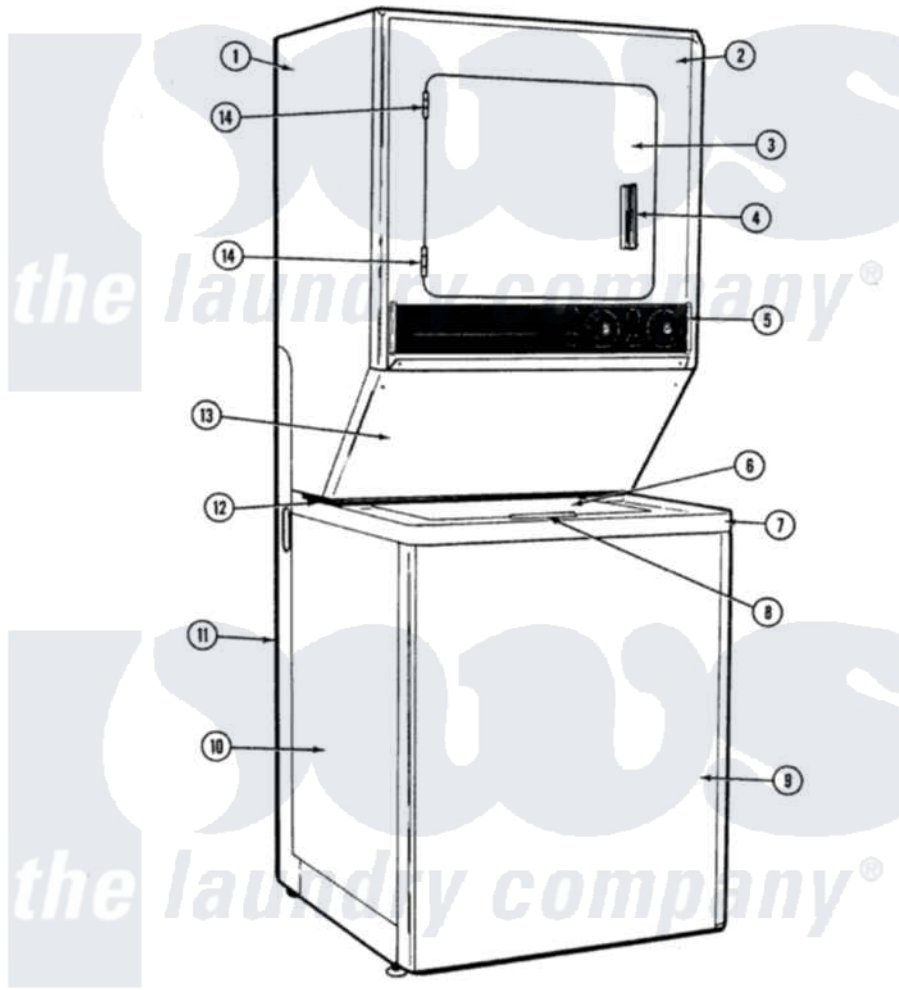

Maytag LSE7800 08 - FRONT VIEW

SECTION: FRONT VIEW
 MODEL: SE7800 S67800

Issue Date: 12/90

2

Maytag Residential Maytag LSE7800 Stacked Washer and Dryer Parts Parts Diagram 08 - FRONT VIEW
 Click on the part number to view part

Item	Original Part Number	Replaced By	Status	Part Description
1	308055L		Not Available	CABINET (ALM)
2	315261L		Not Available	FRONT PANEL (ALMOND)
3	314475L			Panel, Outer Door
4	314476		Not Available	HANDLE, DOOR
5	308038		Not Available	CONTROL PANEL
6	215251L			Lid-Almond----NA
7	207579L		Not Available	TOP COVER (ALMOND)
8	206667			Handle With Nuts
9	207205L	22002651		Panel, Front
10	207207L		Not Available	CABINET ALM----NA
11	306110L	33002516		Stand, Dryer
12	215245L		Not Available	BRIDGE FOR TOP COVER ALMOND
13	306072L		Not Available	ACCESS PANEL-ALMOND----NA
14	Y304577	33001230		Hinge, Door