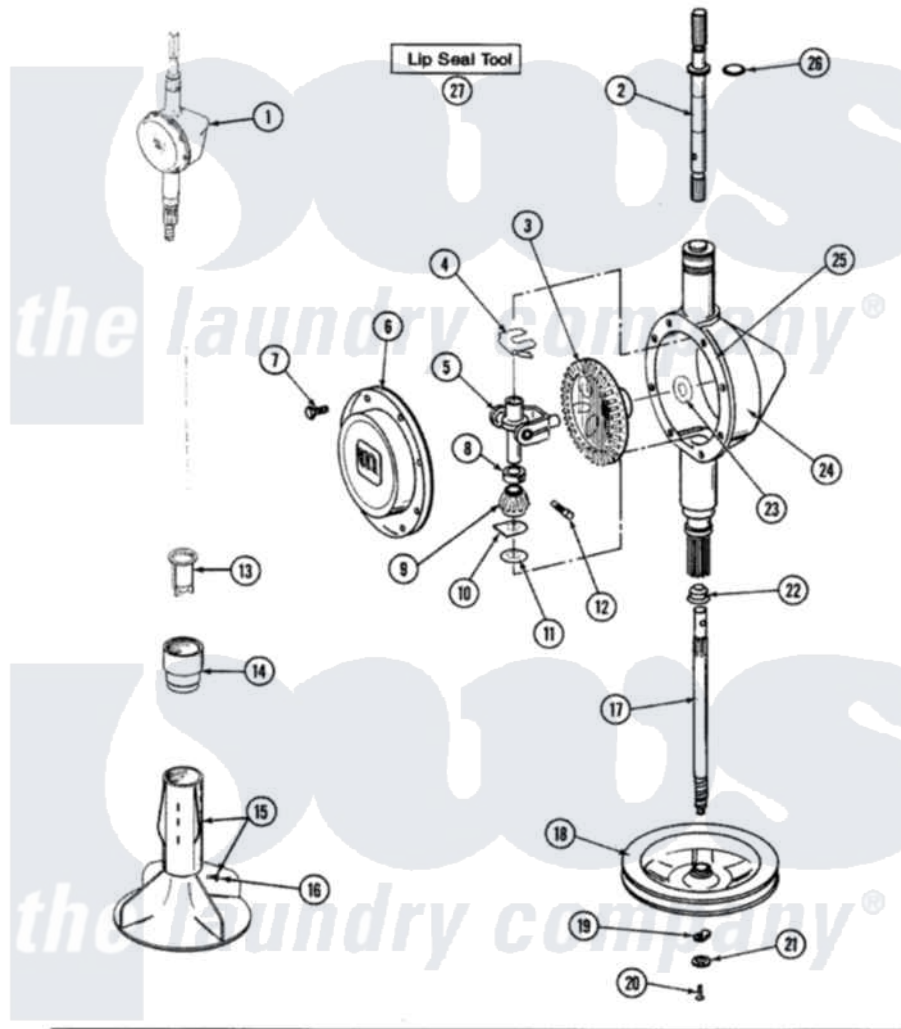

# Maytag LSE7800 14 - TRANSMISSION-ORBITAL

SECTION: TRANSMISSION-ORBITAL

MODEL: SE7800 SG7800

Issue Date: 12/90

32

Maytag [Residential Maytag LSE7800 Stacked Washer and Dryer Parts](#) Parts Diagram 14 - TRANSMISSION-ORBITAL  
Click on the part number to view part

Item	Original Part Number	Replaced By	Status	Part Description
1	206707	<a href="#">6-2097750</a>		Trans Dee
2	207153	<a href="#">6-2097820</a>		Kit- Shaft
3	206713	<a href="#">6-2067130</a>		Gear- Beve
4	<a href="#">215581</a>			Spring, Agitator Shaft
5	206685	<a href="#">6-2066850</a>		Yoke
6	<a href="#">206628</a>			Cover, Transmission
7	215417		Not Available	SCREW, TRANSMISSION COVER
8	215415		Not Available	COLLAR, LOWER
9	215401	<a href="#">W10221114</a>		Pinion
10	<a href="#">215395</a>			Plate, Clutch
11	211483	<a href="#">6-2114830</a>		Washer- SP
12	<a href="#">Y206629</a>			Pin, Collar
13	<a href="#">215733</a>			Dispensing Cup
14	<a href="#">215721</a>			Dispensing Cap
15	<a href="#">207538</a>			Agitator W/Lock Screw
				SCREW & WASHER FOR

16	206478		Not Available	SCREW & WASHER FOR AGITATOR
17	215410	<a href="#">12001450</a>		Ctr Shaft W/Collar Andkeeper-Dp
18	211059	<a href="#">6-2301530</a>		Pulley
19	210089		Not Available	TENSION SPRING
20	211375	<a href="#">681582</a>		Screw
21	211090	<a href="#">22003555</a>		Washer, Stop Lug
22	206602	<a href="#">207843</a>		Lip Seal Repair Kit
23	<a href="#">215394</a>			Washer, Bevel Gear
24	206624	<a href="#">6-2097750</a>		Trans Dee
25	Y058700	<a href="#">675652</a>		Adhesive
26	<a href="#">210690</a>			Seal, Rubber
27	038228	<a href="#">20000021</a>		Lip Seal Tool Kit