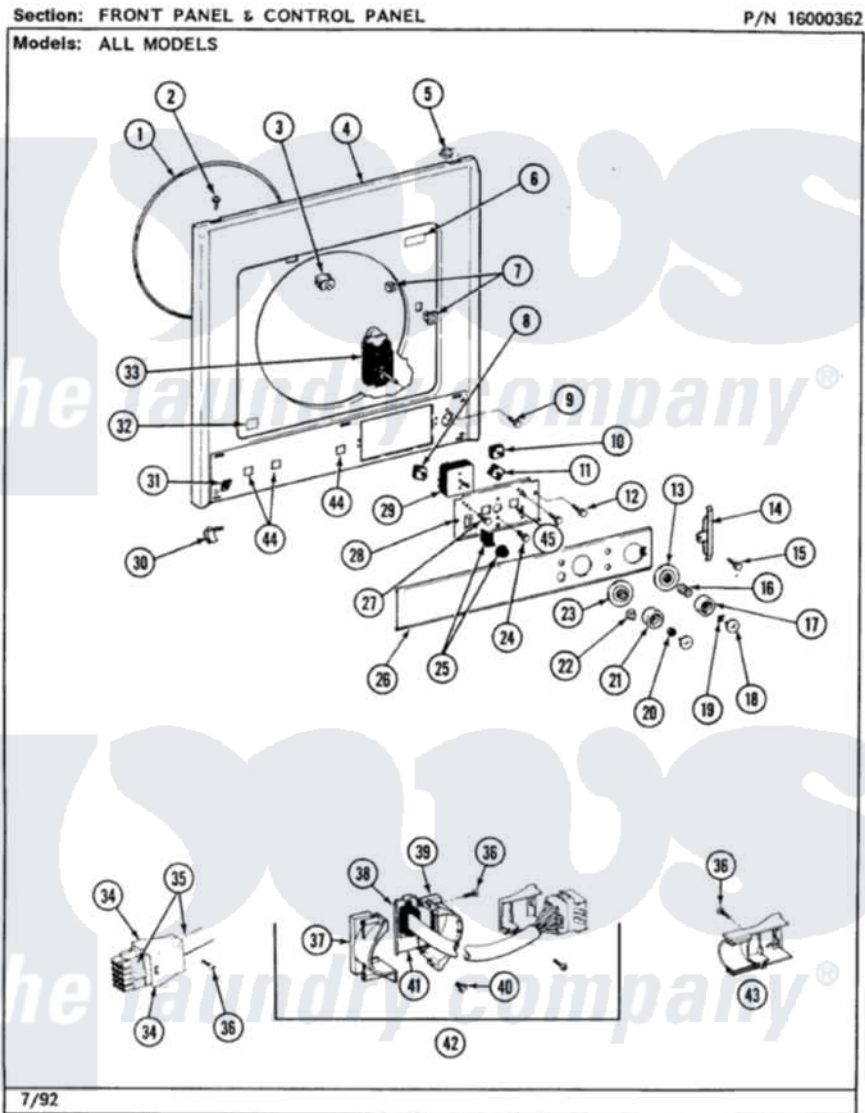

Maytag LSE7800ACE 08 - FRNT PNL & CNTRL
PNL(LSE7800ACE,ADE,AEE)

Maytag Residential Maytag LSE7800ACE Stacked Washer and Dryer Parts Parts Diagram 08 - FRNT PNL & CNTRL
PNL(LSE7800ACE,ADE,AEE)
Click on the part number to view part

Item	Original Part Number	Replaced By	Status	Part Description
1	314286			Seal For Front Panel
2	212277			Screw, No.8 X 1/2 Inch
3	Y305753	W10169313		Switch-Dor
4	315261		Not Available	FRONT PANEL (WHITE)
5	Y310376			Clip, Door Switch Harness
6	Y313927			INSTRUCTION LABEL
7	306436			Door Latch Kit-W
8	308017			Switch, Dryer Temperature
9	213966	3400014		Screw
10	207782			Switch, Water Temperature
11	207800			Switch, Water Level
12	211294	90767		Screw, 8A X 3/8 HeX Washer Head Tapping
13	208085			Timer, Dial
14	315423			End Cap, Control Panel

15	211000		SCREW, BRAKE DRUM (HEX HEAD)
16	211065		Spring, Index Wheel
17	216055	Not Available	CONTROL KNOB
18	216057	Not Available	CAP, KNOB
19	211605		Bezel, Timer Dial
20	312273		Nut, Control Knob
21	315422	33001255	Knob, Timer
22	Y308453	22001663	Knob, Selector Switch
23	308451		Timer Dial Dryer
24	215952		Screw
25	Y308449	Y308025	Switch, Push To Start
26	308454	3149401	Switch-Inf
27	215952		Screw
28	315237		Bracket For Switch And Timer
29	Y308022		Timer
30	314482		Fastener, Spring
31	314748	488660	Nut, Speed
32	314486	Not Available	LABEL
33	207783		Timer
34	215960	Not Available	STRAIN RELIEF
35	208213		Wire Harness
36	215953	Not Available	SCREW
40	211168	W10139210	Screw, 8-18 X 5/16
42	207945		Wire Harness Upper
44	315286		Bumper Large
45	315287		Bumper Small