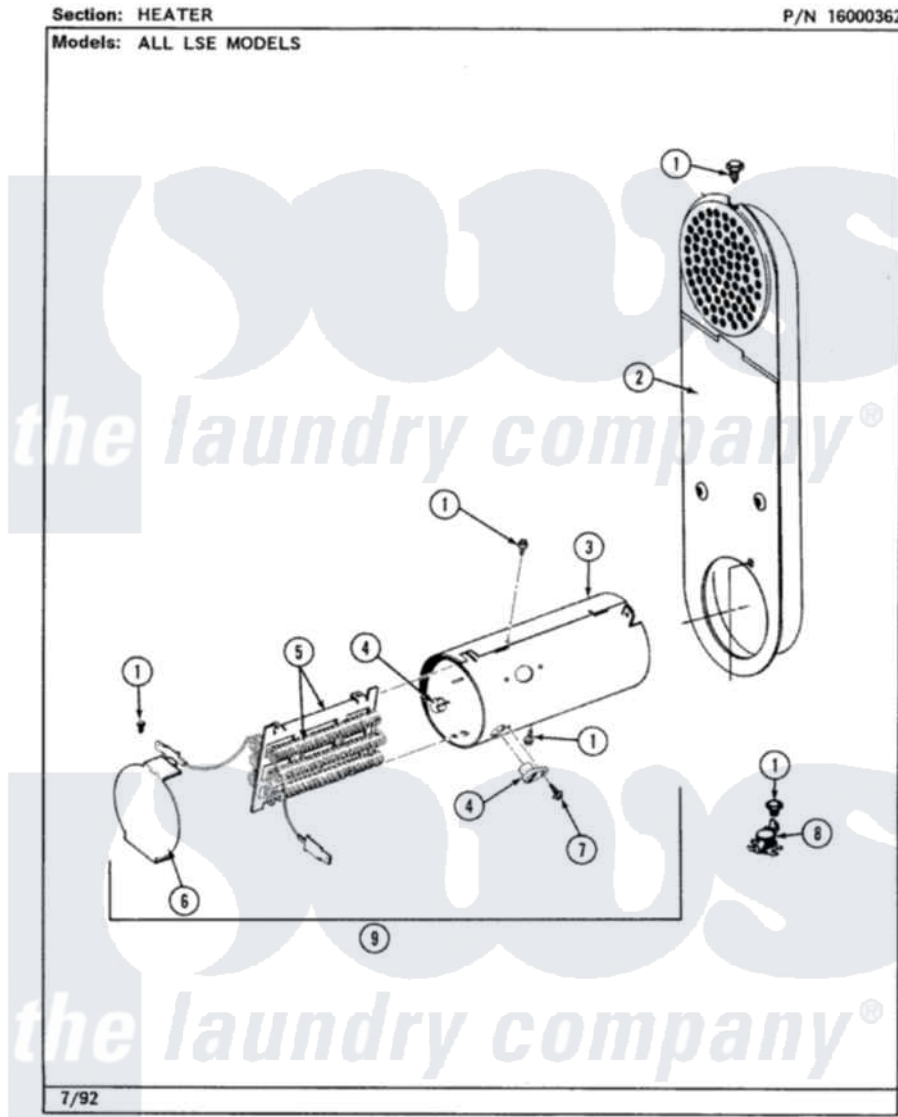

# Maytag LSE7800ACE 10 - HEATER (LSE7800ACE,ADE,AEE)

16

Maytag [Residential Maytag LSE7800ACE Stacked Washer and Dryer Parts](#) Parts Diagram 10 - HEATER  
 (LSE7800ACE,ADE,AEE)

[Click on the part number to view part](#)

Item	Original Part Number	Replaced By	Status	Part Description
1	211294	<a href="#">90767</a>		Screw, 8A X 3/8 HeX Washer Head Tapping
2	<a href="#">Y303362</a>			Inlet Duct Assembly - DE
3	<a href="#">314995</a>			Enclosure, Heater
4	<a href="#">314998</a>			Insulator, Terminal
5	307186	<a href="#">Y308615</a>		Heater Sub-Assembly
6	315000	<a href="#">33002682</a>		Screw, Coin Drop Mounting Brk.
7	314554		Not Available	SCREW
8	<a href="#">Y307173</a>			Wire, Jumper