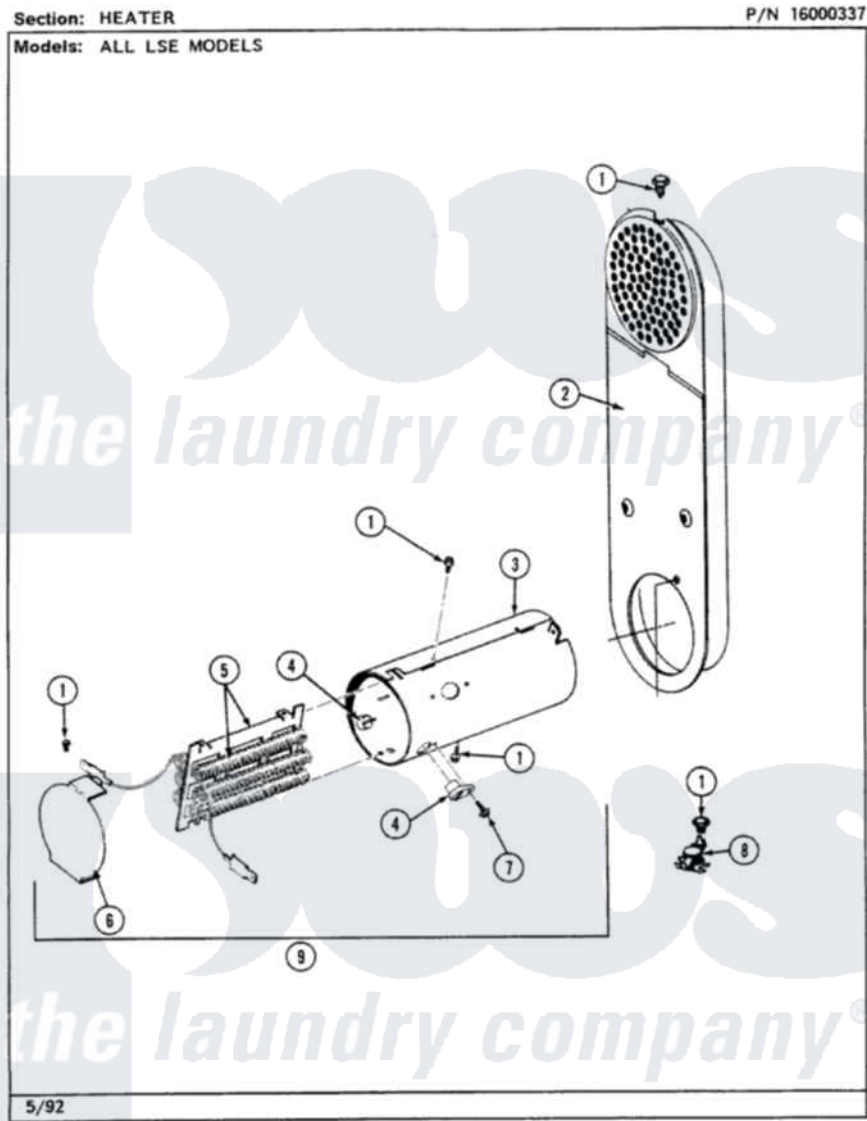

Maytag LSE7800ACW 10 - HEATER (LSE7800ADW,ADL,ACW,ACL)

18

Maytag Residential Maytag LSE7800ACW Stacked Washer and Dryer Parts Parts Diagram 10 - HEATER
(LSE7800ADW,ADL,ACW,ACL)
[Click on the part number to view part](#)

Item	Original Part Number	Replaced By	Status	Part Description
1	211294	90767		Screw, 8A X 3/8 HeX Washer Head Tapping
2	Y303362			Inlet Duct Assembly - DE
3	314995			Enclosure, Heater
4	314998			Insulator, Terminal
5	307186	Y308615		Heater Sub-Assembly
6	315000	33002682		Screw, Coin Drop Mounting Brk.
"	314504			Radiant Shield
7	314554		Not Available	SCREW
8	303396			Thermostat, Hi-Limit
9	307183			Heater Assembly
"	Y306111			Heater Assembly Complete