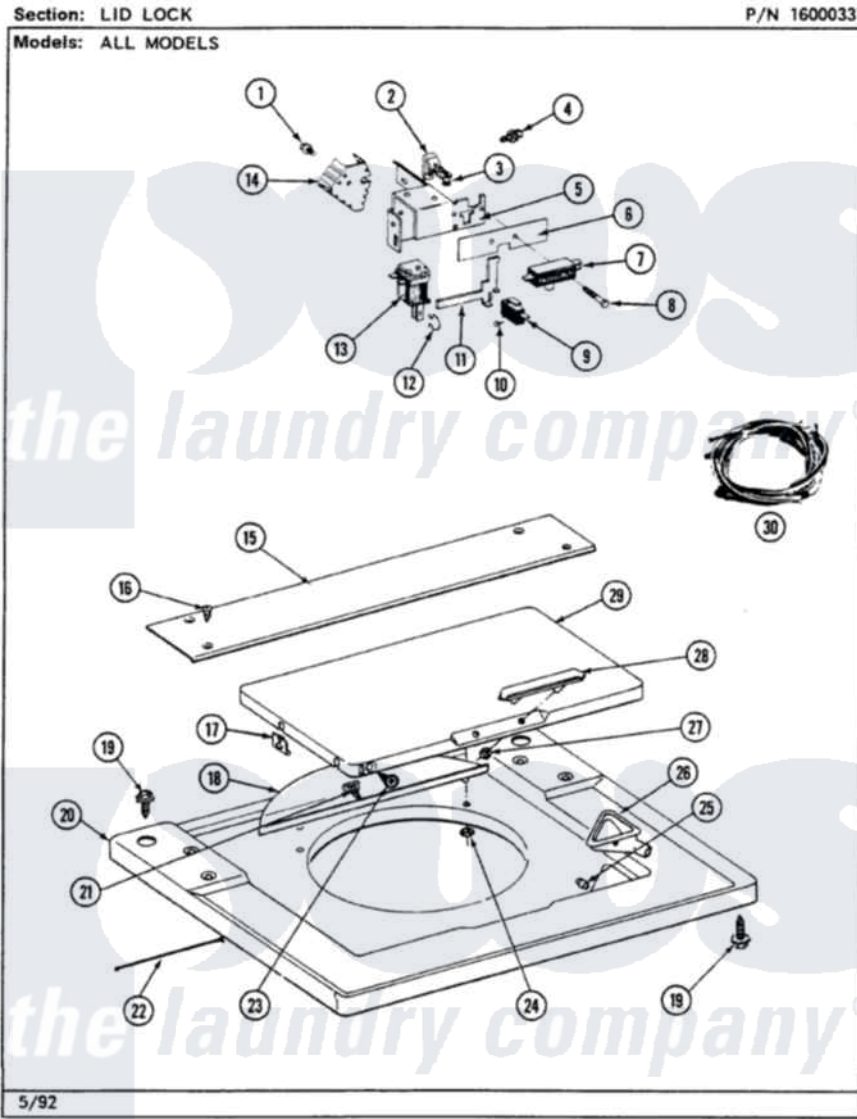

Maytag LSE7800ACW 11 - LID LOCK (LSE7800ADW,ADL,ACL,ACW)

22

Maytag Residential Maytag LSE7800ACW Stacked Washer and Dryer Parts Parts Diagram 11 - LID LOCK (LSE7800ADW,ADL,ACL,ACW)
 Click on the part number to view part

Item	Original Part Number	Replaced By	Status	Part Description
1	810146		Not Available	SCREW
2	215378		Not Available	LID SWITCH LEVER
3	213648	98165		Screw
4	211000			SCREW, BRAKE DRUM (HEX HEAD)
5	215379		Not Available	BRACKET, LID SWITCH/LATCH
6	215270			Moisture Barrier
7	205415	279347		Switch-Lid
8	215943		Not Available	MOISTURE BARRIER
"	215381		Not Available	SCREW
9	207780			Switch, Lid Latch Assembly
10	912012	3400409		Screw
11	215268		Not Available	LID LATCH LEVER
12	215938		Not Available	SPRING FOR SOLENOID
13	207781		Not Available	SOLENOID, LID LATCH ASSY

14	215966		Heat Sink---NA
15	215245	Not Available	BRIDGE FOR TOP COVER NA
16	314664	212277	Screw, No.8 X 1/2 Inch
17	215253		Key Hole Glide
18	215246	Not Available	SPLASH SHIELD
19	214354		Screw, Top Cover To Cabnt.
20	207579	Not Available	TOP COVER (WHITE)
21	215254	Not Available	LATCH HOOK
22	215274	Not Available	TOP COVER RESTRAINT
23	910182	25-7809	Screw, No.6-20 1/2 Flthd Torx
"	211500		Washer, Bracket To Top Cover
24	215249		Palnut-Retainer
25	215247	Not Available	BUMPER FOR LID
26	215374	Not Available	GASKET FOR BLEACH CUP
"	215579	215580	Cup, Bleach
27	215551		Palnut
28	215550		Stud For Lid Handle
"	206667		Handle With Nuts
29	215251	Not Available	LID-WHITE
30	208213		Wire Harness
"	207784	Not Available	WIRE HARNESS