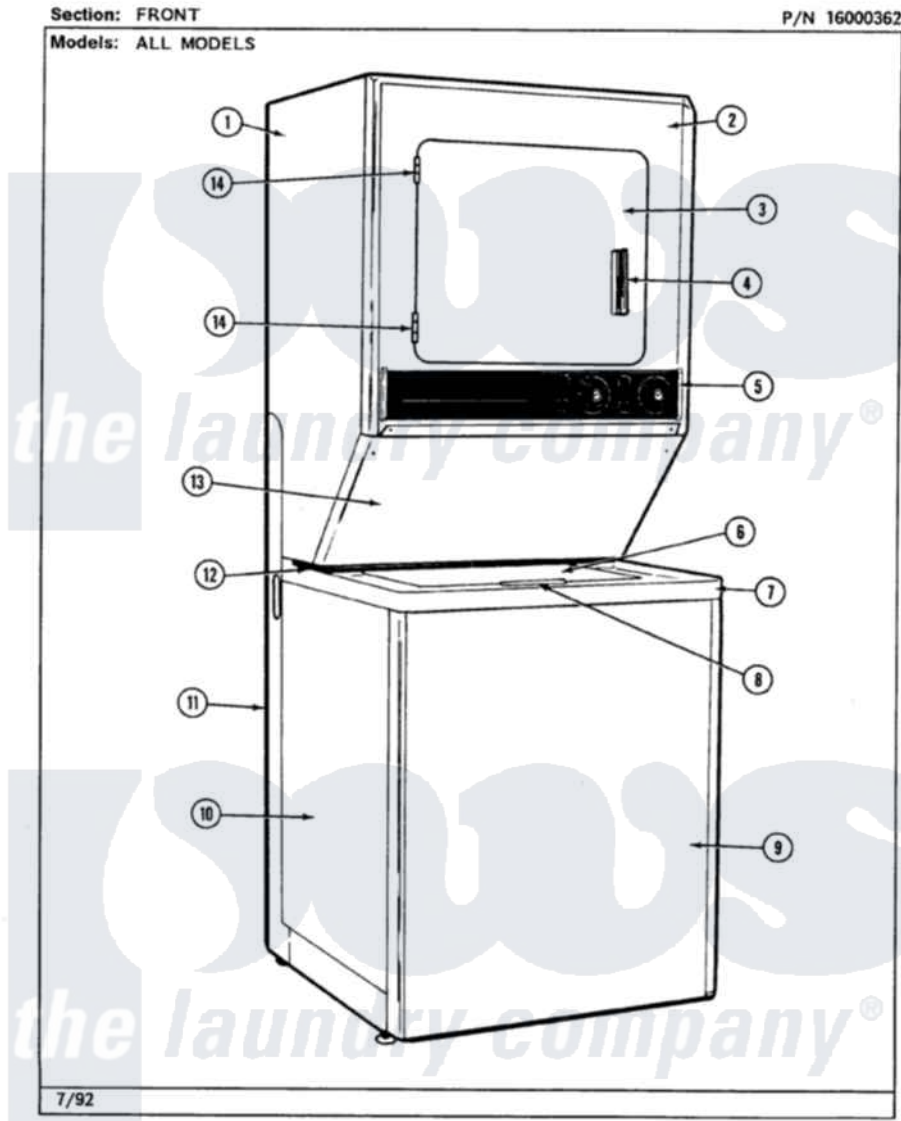

# Maytag LSE7800ADE 09 - FRONT (LSE7800ACE,ADE,AEE)

2

Maytag Residential Maytag LSE7800ADE Stacked Washer and Dryer Parts Parts Diagram 09 - FRONT (LSE7800ACE,ADE,AEE)

[Click on the part number to view part](#)

Item	Original Part Number	Replaced By	Status	Part Description
1	<a href="#">308055</a>			Cabinet
2	315261		Not Available	FRONT PANEL (WHITE)
3	<a href="#">314475</a>			Panel, Outer Door
4	315425		Not Available	HANDLE, DOOR
5	308454	<a href="#">3149401</a>		Switch-Inf
6	215251		Not Available	LID-WHITE
7	207579		Not Available	TOP COVER (WHITE)
8	216058		Not Available	HANDLE FOR LID
9	<a href="#">207205</a>			Panel, Front
10	207207		Not Available	CABINET WHT
11	<a href="#">Y306110</a>			Stand, Dryer
12	215245		Not Available	BRIDGE FOR TOP COVER NA
13	306072		Not Available	ACCESS PANEL-WHITE
14	Y304577	<a href="#">33001230</a>		Hinge, Door