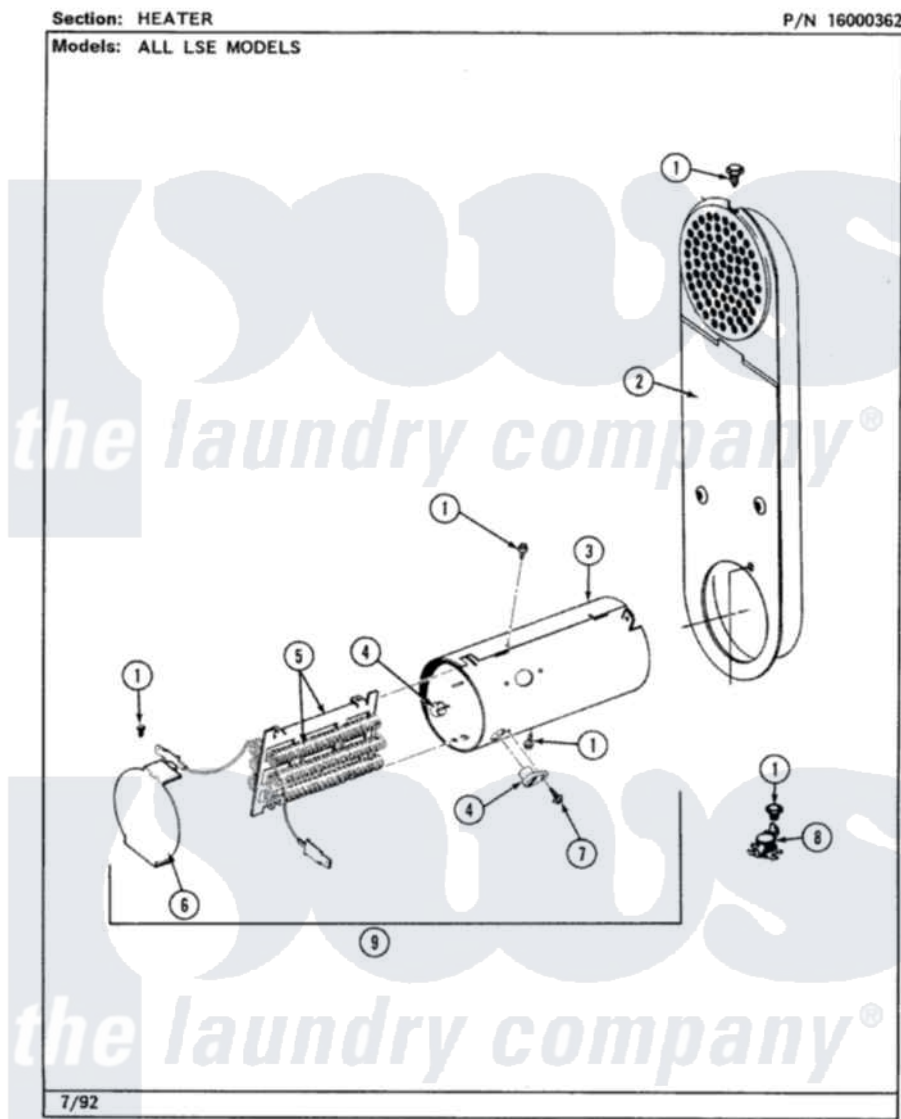

# Maytag LSE7800ADE 10 - HEATER (LSE7800ACE,ADE,AEE)

16

Maytag [Residential Maytag LSE7800ADE Stacked Washer and Dryer Parts](#) Parts Diagram 10 - HEATER  
 (LSE7800ACE,ADE,AEE)

[Click on the part number to view part](#)

Item	Original Part Number	Replaced By	Status	Part Description
1	211294	<a href="#">90767</a>		Screw, 8A X 3/8 HeX Washer Head Tapping
2	<a href="#">Y303362</a>			Inlet Duct Assembly - DE
3	<a href="#">314995</a>			Enclosure, Heater
4	<a href="#">314998</a>			Insulator, Terminal
5	Y308256	<a href="#">308617</a>		Heater Sub-Assembly
6	315000	<a href="#">33002682</a>		Screw, Coin Drop Mounting Brk.
7	314554		Not Available	SCREW
8	<a href="#">Y307173</a>			Wire, Jumper