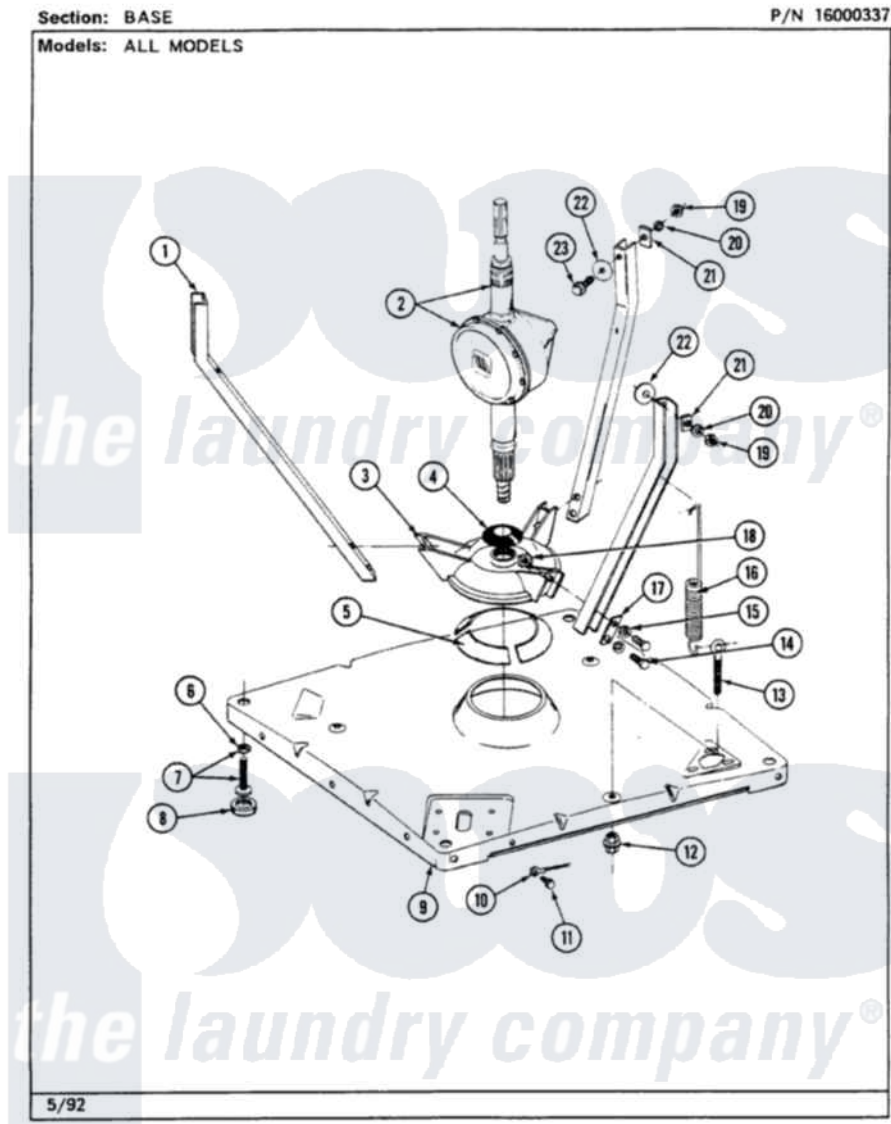

Maytag LSE7800ADL 01 - BASE (LSE7800ADW,ADL,ACW,ACL)

34

Maytag [Residential Maytag LSE7800ADL Stacked Washer and Dryer Parts](#) Parts Diagram 01 - BASE
(LSE7800ADW,ADL,ACW,ACL)
[Click on the part number to view part](#)

Item	Original Part Number	Replaced By	Status	Part Description
1	213053			Brace, Tub Part Not Used
2	206707	6-2097750		Trans Dee
3	203725			Damper W/Bolt And Clip
4	211028	22001586		Deflector, Water
5	203956			Damper Pad Kit
6	210385			Lock Nut For Adjustable Leg
7	Y302699	22003428		Leg, Adjustable
8	210684			Foot, Adjustable Leg
9	203274			Base With Damper Pads
10	204807			Ground Wire, Supp. Plite To Top Cover
11	210186	3370225		Screw
12	211949			Nut, Adjustment Eyebolt
13	213120	216416		Bolt, Eye/Centering Spring
14	Y015627			Screw- Hex
15	911852	486009		Lockwasher

16	213054		Centering Spring - 3 Used
17	213073		Washer, Double Brace
18	Y052734		Nut, Carrage Bolts And Bracket
19	Y052734		Nut, Carrage Bolts And Bracket
20	Y054867		Washer, Lock
21	212979	Not Available	WASHER, TUB BRACE
22	211100		Washer, Outer Tub
23	200744	W10175939	Bolt
24	205254	W10175938	Bolt