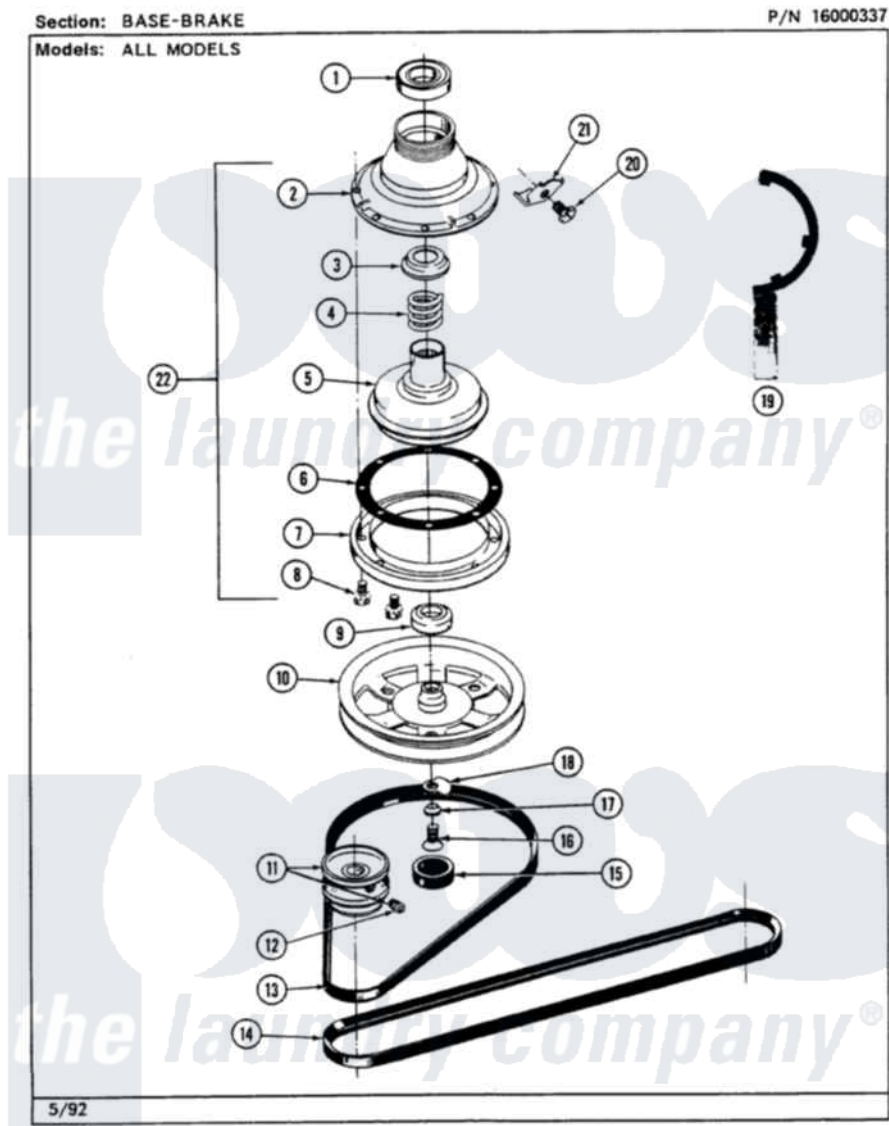

# Maytag LSE7800ADL 02 - BASE-BRAKE (LSE7800ADW,ADL,ACW,ACL)

36

Maytag Residential Maytag LSE7800ADL Stacked Washer and Dryer Parts Parts Diagram 02 - BASE-BRAKE  
(LSE7800ADW,ADL,ACW,ACL)  
Click on the part number to view part

Item	Original Part Number	Replaced By	Status	Part Description
1	Y200720	<a href="#">22003441</a>		Bearing, Rear
2	211045	<a href="#">6-2011900</a>		Brake Asse
3	211039	<a href="#">6-2011900</a>		Brake Asse
4	211041	<a href="#">6-2011900</a>		Brake Asse
5	201126	<a href="#">6-2011900</a>		Brake Asse
6	211042	<a href="#">6-2011900</a>		Brake Asse
7	211043	<a href="#">6-2011900</a>		Brake Asse
8	211000			SCREW, BRAKE DRUM (HEX HEAD)
9	<a href="#">200835</a>			Bearing, Brake Rotor
10	211059	<a href="#">6-2301530</a>		Pulley
11	200816	<a href="#">6-2008160</a>		Pulley- MO
12	<a href="#">Y053241</a>			Set Screw, Motor Pulley
13	<a href="#">211125</a>			V Belt, Drive Pulley
14	<a href="#">211124</a>			Part Not Used
15	211038		Not Available	CAP, OIL RETAINER

16	211375	<a href="#">681582</a>	Screw
17	211090	<a href="#">22003555</a>	Washer, Stop Lug
18	<a href="#">211089</a>		Lug, Stop Pulley
19	Y038315	<a href="#">038315</a>	Tool
20	<a href="#">213326</a>		Bolt, Sems Retaining Clip
21	<a href="#">213325</a>		Clip, Retaining
22	201190	<a href="#">6-2011900</a>	Brake Asse