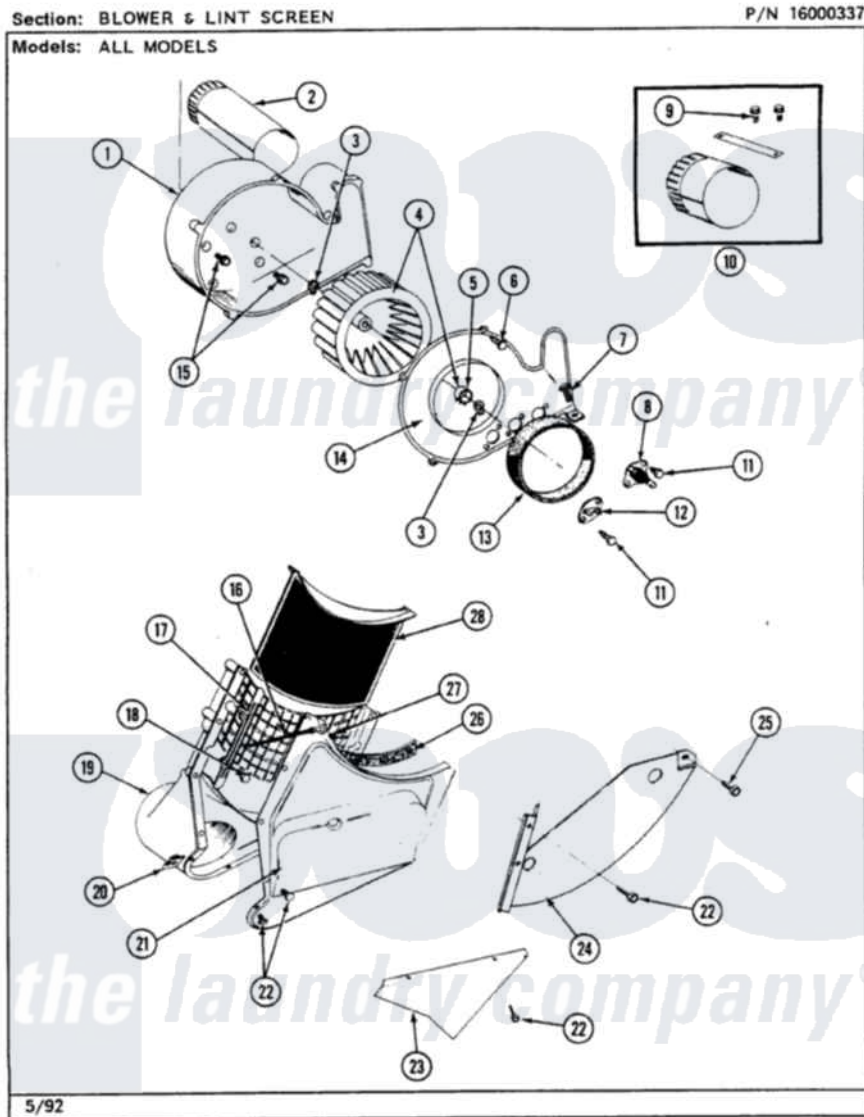

**Maytag LSE7800ADL 03 - BLOWER & LINT SCREEN
(LSE7800ADW,DL,CW&L**

16

Maytag Residential Maytag LSE7800ADL Stacked Washer and Dryer Parts Parts Diagram 03 - BLOWER & LINT SCREEN (LSE7800ADW,DL,CW&L
Click on the part number to view part

Item	Original Part Number	Replaced By	Status	Part Description
1	Y312893			Housing, Blower
2	306637			Exhaust Duct Assembly
3	410233	9703438		Ring-Retrn
4	Y303836			Blower Wheel Assembly And Clamp
5	312967			Clamp, Blower Housing
6	Y312961	W10116751		Screw
7	Y313561			Screw---NA
8	Y308037			Thermostat
9	Y310632	1163839		Screw
10	306643	8544761A		Exten-Exht
11	211294	90767		Screw, 8A X 3/8 HeX Washer Head Tapping
12	306604			Cut-Off, Thermal Part Not Used
13	Y312901			Seal, Housing Cover