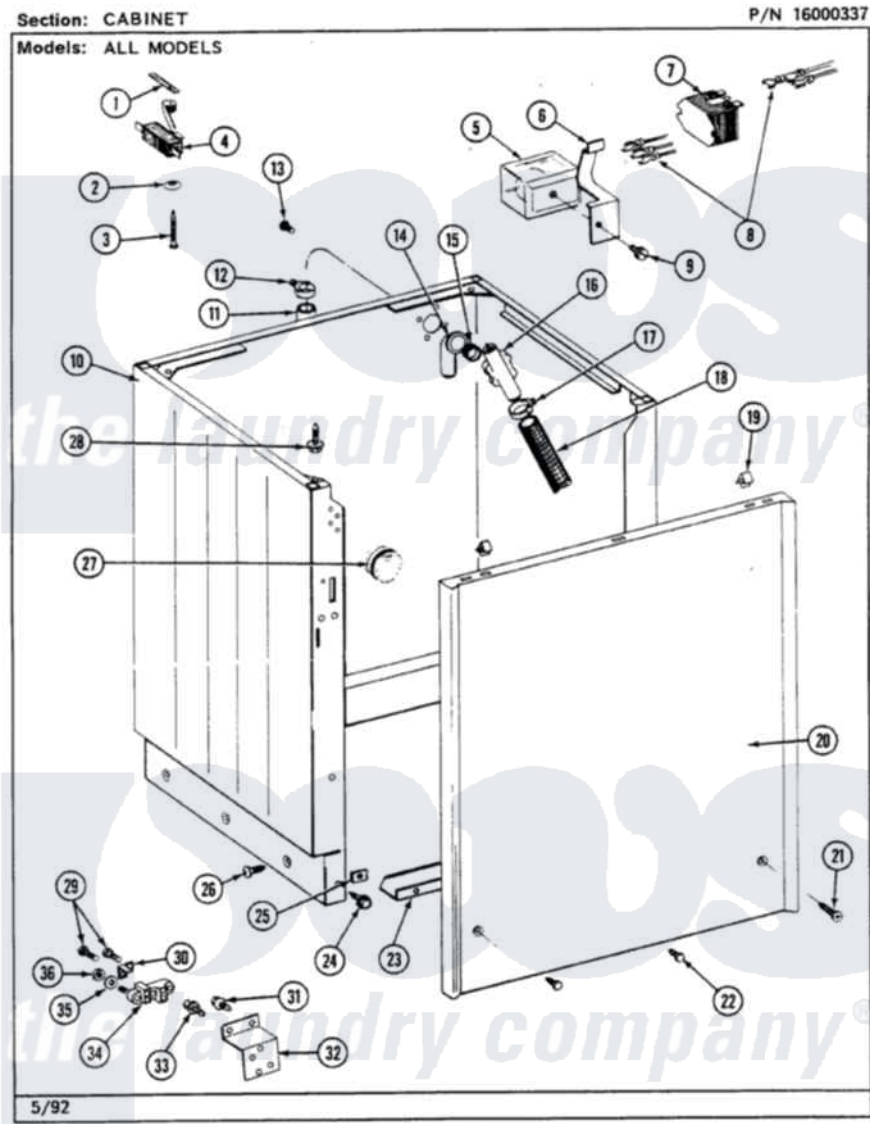

Maytag LSE7800ADL 04 - CABINET (LSE7800ADW,ADL,ACW,ACL)

Maytag Residential Maytag LSE7800ADL Stacked Washer and Dryer Parts Parts Diagram 04 - CABINET
 (LSE7800ADW,ADL,ACW,ACL)
 Click on the part number to view part

| Item | Original Part Number | Replaced By | Status | Part Description |
|------|-------------------------|--------------------------|---------------|------------------------------|
| 1 | 210866 | | | Nut, Twin Speed |
| 2 | 211500 | | | Washer, Bracket To Top Cover |
| 3 | 213501 | | | Screw, No.6-20 X 1-1/8 Inch |
| 4 | 202476 | | | Unbalance Switch |
| 5 | 207797 | | | Relay |
| 6 | 215273 | | | Clip, Spring Relay |
| 7 | 207834 | 8566493 | | Power Relay |
| 8 | 207942 | | Not Available | WIRE HARNESS WASHER SE7800 |
| " | 208212 | | Not Available | WIRE HARNESS (CANADA) |
| 9 | 212949 | 22001866 | | Screw, Relay |
| 10 | 207207L | | Not Available | CABINET ALM---NA |
| 11 | 216017 | | | Hose, Drain |
| " | Y059149 | | | (7/8" I.D. CARTON OF 50 FT.) |
| 12 | 200908 | 285655 | | Clamp, Hose |