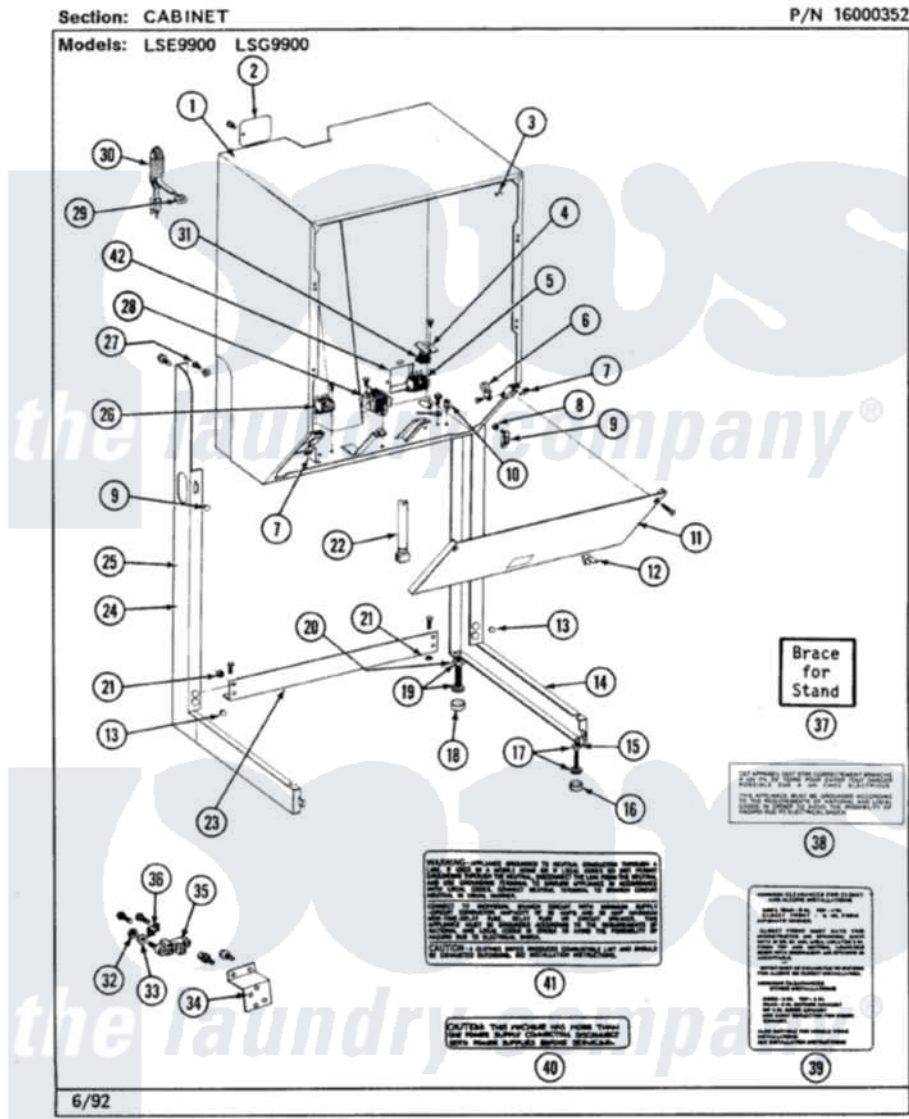

Maytag LSE7800ADL 05 - CABINET-DRYER (LSE7800ADW,ADL,ACW,ACL)

Maytag Residential Maytag LSE7800ADL Stacked Washer and Dryer Parts Diagram 05 - CABINET-DRYER (LSE7800ADW,ADL,ACW,ACL)
 Click on the part number to view part

Item	Original Part Number	Replaced By	Status	Part Description
3	Y313561			Screw---NA
4	314470		Not Available	COVER, TERMINAL
5	308055L		Not Available	CABINET (ALM)
6	312548			Fastener-Access Panel To CA
7	215954			Screw
8	400008			Block, Terminal
9	211168	W10139210		Screw, 8-18 X 5/16
10	314532		Not Available	MOUNTING BRACKET
11	215948		Not Available	GROMMET
12	315264	74006784		Clip, Harness
13	215075			Fastener, Control Panel To Console
14	Y310632	1163839		Screw
15	314489			Guide, Pin
16	214872			Palnut, End Cap Note: Nut, Lamp Holder

17	Y313262	W10116752		Retainer-
18	211252			Screw, Ground Wire
19	208212		Not Available	WIRE HARNESS (CANADA)
20	314477			Screw, Access Panel
21	306072L		Not Available	ACCESS PANEL-ALMOND---- NA
22	314482			Fastener, Spring
23	314498			Pad, Dryer Leg
24	306073L		Not Available	LEG ASSM,RIGHT-ALMOND
25	Y052740	62739		Nut, Lock
26	Y314137			Foot, Rubber
27	Y305086			Adjustable Leg And Nut
28	210684			Foot, Adjustable Leg
29	Y302699	22003428		Leg, Adjustable
30	Y052721			Nut, Terminal Block Plate
31	210385			Lock Nut For Adjustable Leg
32	314499		Not Available	BRACE
33	214354			Screw, Top Cover To Cabnt.
34	306110L	33002516		Stand, Dryer
35	306074L		Not Available	LEG ASSM, LEFT-ALMOND
36	303846	22003781		Screw, Ground Strap
37	314663	214354		Screw, Top Cover To Cabnt.
38	305205	694419		Mini-Buzzer
39	211168	W10139210		Screw, 8-18 X 5/16
40	305168	33002916		Power Cord, Canadian 240V
42	214519			LABEL, ELECTRICAL INSTR. PART NOT USED-GAS MODELS ONLY
43	314486		Not Available	LABEL
44	306128		Not Available	BRACE FOR STAND- ACCESSORY
45	215960		Not Available	STRAIN RELIEF
46	215953		Not Available	SCREW