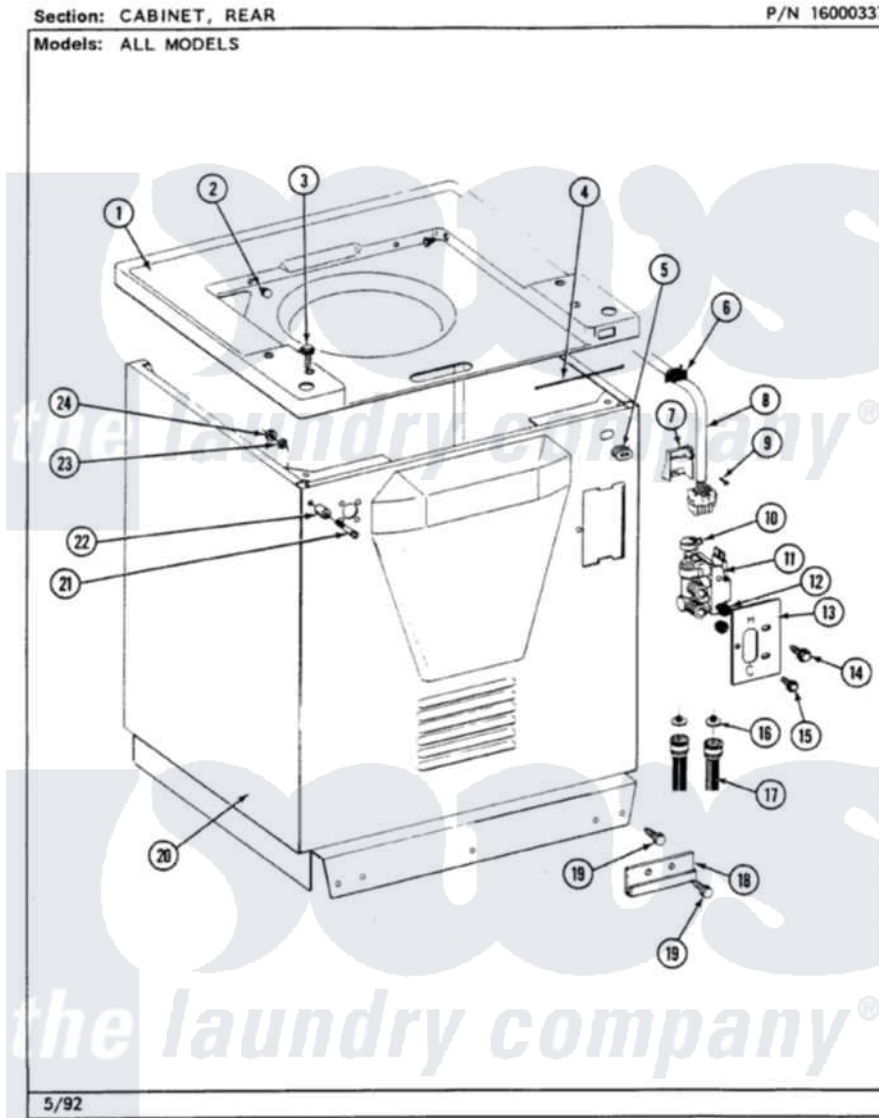

Maytag LSE7800ADL 06 - CABINET-REAR (LSE7800ADW,ADL,ACW,ACL)

26

Maytag [Residential Maytag LSE7800ADL Stacked Washer and Dryer Parts](#) Parts Diagram 06 - CABINET-REAR (LSE7800ADW,ADL,ACW,ACL)
Click on the part number to view part

| Item | Original Part Number | Replaced By | Status | Part Description |
|------|-------------------------|--------------------------|---------------|----------------------------|
| 1 | 207579L | | Not Available | TOP COVER (ALMOND) |
| 2 | 215247 | | Not Available | BUMPER FOR LID |
| 3 | 214354 | | | Screw, Top Cover To Cabnt. |
| 4 | 215274 | | Not Available | TOP COVER RESTRAINT |
| 5 | 215950 | | | (UPPER CABINET) |
| 6 | 216002 | | Not Available | GROMMET |
| 7 | Y216003 | | | Stain Relief W/Extension |
| 8 | 207942 | | Not Available | WIRE HARNESS WASHER SE7800 |
| " | 208212 | | Not Available | WIRE HARNESS (CANADA) |
| 9 | 215953 | | Not Available | SCREW |
| 10 | 201575 | | | Clamp, Hose |
| 11 | 205613 | | | Water Valve |
| 12 | 214337 | 96160 | | Screen |
| 13 | 215264 | 22002371 | | Bracket |
| 14 | Y313561 | | | Screw----NA |

| | | | |
|----|------------------------|---------------------------|------------------------------------|
| 15 | 212276 | W10116760 | Screw |
| 16 | 200961 | 12001413 | Strainer And Washer Kit |
| 17 | 200672 | 76314 | Hose, Inlet 6 Ft. Hose With Elbow |
| 18 | 215278 | | Not Available GLIDE FOR WASHER |
| 19 | 213121 | 3400111 | Screw, 12-14 X 5/8 |
| 20 | 207207L | | Not Available CABINET ALM----NA |
| 21 | 215277 | 67006908 | Screw, Ice Rack |
| 22 | 215276 | Y215513 | Standoff, Circuit Board |
| 23 | 310557 | | Washer |
| 24 | Y052659 | Y052655 | Hex Nut, No.8-32 |