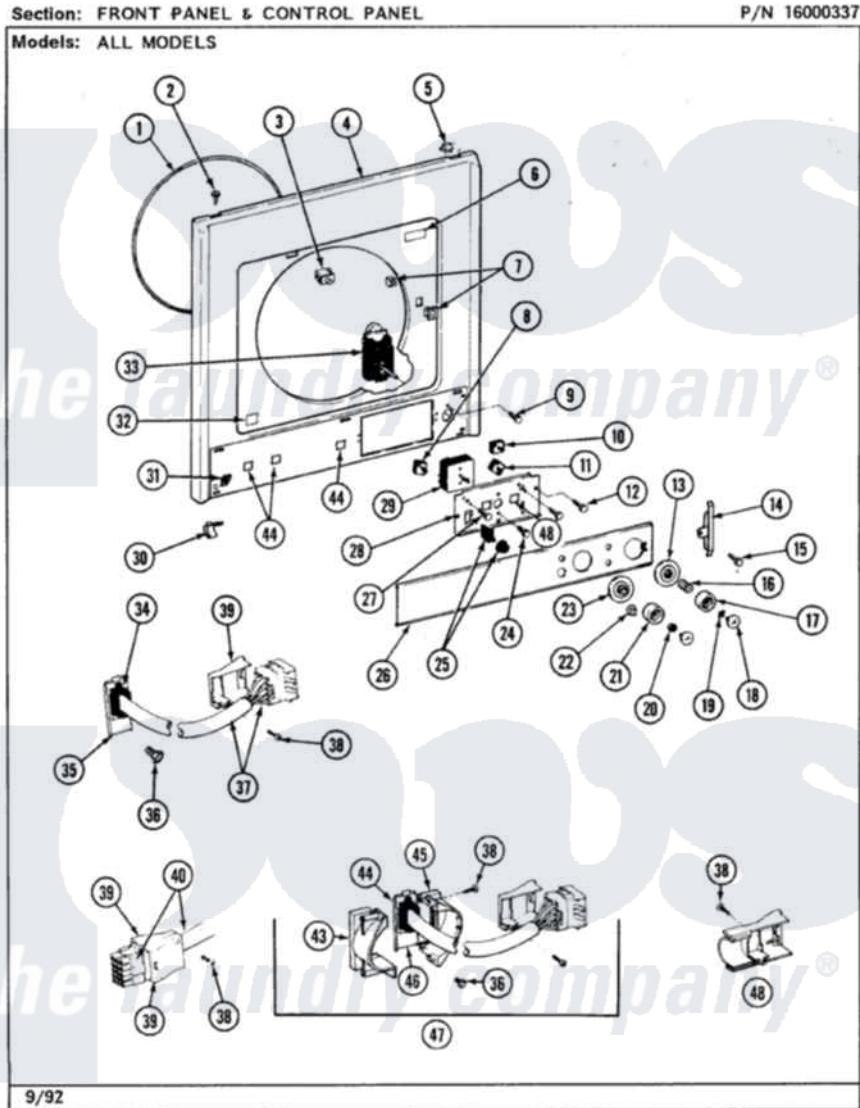

Maytag LSE7800ADL 08 - FRNT PNL & CNTRL
PNL(LSE7800ADW,DL,CW,CL

5A

Maytag Residential Maytag LSE7800ADL Stacked Washer and Dryer Parts Parts Diagram 08 - FRNT PNL & CNTRL
PNL(LSE7800ADW,DL,CW,CL
Click on the part number to view part

Item	Original Part Number	Replaced By	Status	Part Description
1	314286			Seal For Front Panel
2	212277			Screw, No.8 X 1/2 Inch
3	Y305753	W10169313		Switch-Dor
4	315261L		Not Available	FRONT PANEL (ALMOND)
5	Y310376			Clip, Door Switch Harness
6	Y313927			INSTRUCTION LABEL
7	306436			Door Latch Kit-W
8	308017			Switch, Dryer Temperature
9	213966	3400014		Screw
10	207782			Switch, Water Temperature
11	207800			Switch, Water Level
12	211294	90767		Screw, 8A X 3/8 HeX Washer Head Tapping
13	207794		Not Available	TIMER DIAL - WASHER
14	315267		Not Available	END CAP,CONTROL PANEL

14	310207	Not Available	(BLK)
15	211000		SCREW, BRAKE DRUM (HEX HEAD)
16	211065		Spring, Index Wheel
17	215828		Knob, Timer
18	215821	Not Available	CAP, KNOB
19	211605		Bezel, Timer Dial
20	312273		Nut, Control Knob
21	315041		Knob, Timer
22	308035	Not Available	KNOB, ROTARY
23	308032		Timer Dial
24	315317	488234	Screw 8-32 X 1/4
"	215952		Screw
25	Y308025		Switch, Push To Start
26	308038	Not Available	CONTROL PANEL
27	215952		Screw
28	315237		Bracket For Switch And Timer
29	Y308252		Timer
"	Y308022		Timer
30	314482		Fastener, Spring
31	314748	488660	Nut, Speed
32	314486	Not Available	LABEL
33	207783		Timer
35	315260	Not Available	BRACKET FOR GROMMET
36	211168	W10139210	Screw, 8-18 X 5/16
38	215953	Not Available	SCREW
39	215960	Not Available	STRAIN RELIEF
40	208212	Not Available	WIRE HARNESS (CANADA)
41	315286		Bumper Large
42	315287		Bumper Small
43	Y216007	Not Available	SHIELD LOWER
44	216002	Not Available	GROMMET
45	Y216006	Not Available	SHIELD UPPER
46	216008	Not Available	BRACKET GROMMET
47	207941	Not Available	WIRE HARNESS UPPER WASHER
"	308027	310876	Gasket-Door
"	308339	Not Available	WIRE HARNESS
48	Y216003		Stain Relief W/Extension
49	315287		Bumper Small