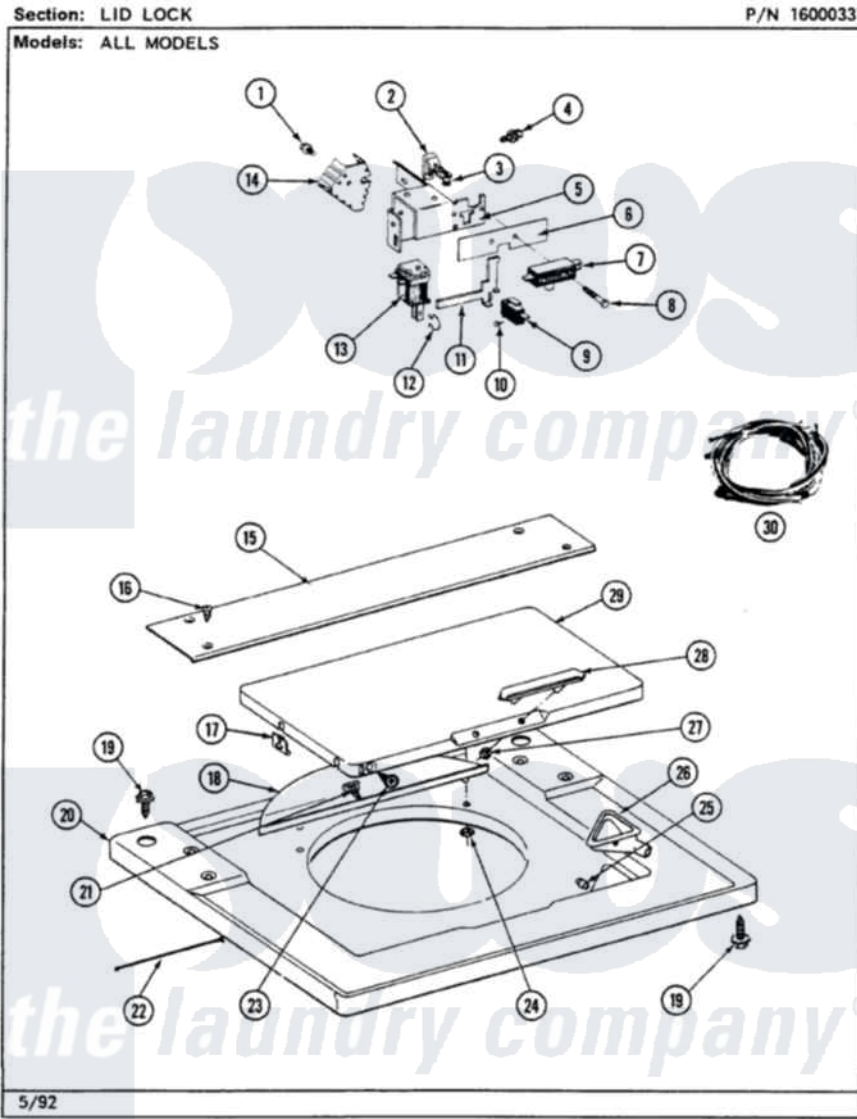

Maytag LSE7800ADL 11 - LID LOCK (LSE7800ADW,ADL,ACL,ACW)

22

Maytag Residential Maytag LSE7800ADL Stacked Washer and Dryer Parts Parts Diagram 11 - LID LOCK (LSE7800ADW,ADL,ACL,ACW)
 Click on the part number to view part

Item	Original Part Number	Replaced By	Status	Part Description
1	810146		Not Available	SCREW
2	215378		Not Available	LID SWITCH LEVER
3	213648	98165		Screw
4	211000			SCREW, BRAKE DRUM (HEX HEAD)
5	215379		Not Available	BRACKET, LID SWITCH/LATCH
6	215270			Moisture Barrier
7	205415	279347		Switch-Lid
8	215943		Not Available	MOISTURE BARRIER
"	215381		Not Available	SCREW
9	207780			Switch, Lid Latch Assembly
10	912012	3400409		Screw
11	215268		Not Available	LID LATCH LEVER
12	215938		Not Available	SPRING FOR SOLENOID
13	207781		Not Available	SOLENOID, LID LATCH ASSY

14	215966		Heat Sink---NA
15	215245L	Not Available	BRIDGE FOR TOP COVER ALMOND
16	314664	212277	Screw, No.8 X 1/2 Inch
17	215253		Key Hole Glide
18	215246	Not Available	SPLASH SHIELD
19	214354		Screw, Top Cover To Cabnt.
20	207579L	Not Available	TOP COVER (ALMOND)
21	215254	Not Available	LATCH HOOK
22	215274	Not Available	TOP COVER RESTRAINT
23	910182	25-7809	Screw, No.6-20 1/2 Flthd Torx
"	211500		Washer, Bracket To Top Cover
24	215249		Palnut-Retainer
25	215247	Not Available	BUMPER FOR LID
26	215374	Not Available	GASKET FOR BLEACH CUP
"	215580		Cup, Bleach
27	215551		Palnut
28	215550		Stud For Lid Handle
"	206667		Handle With Nuts
29	215251L		Lid-Almond---NA
30	208212	Not Available	WIRE HARNESS (CANADA)
"	207942	Not Available	WIRE HARNESS WASHER SE7800