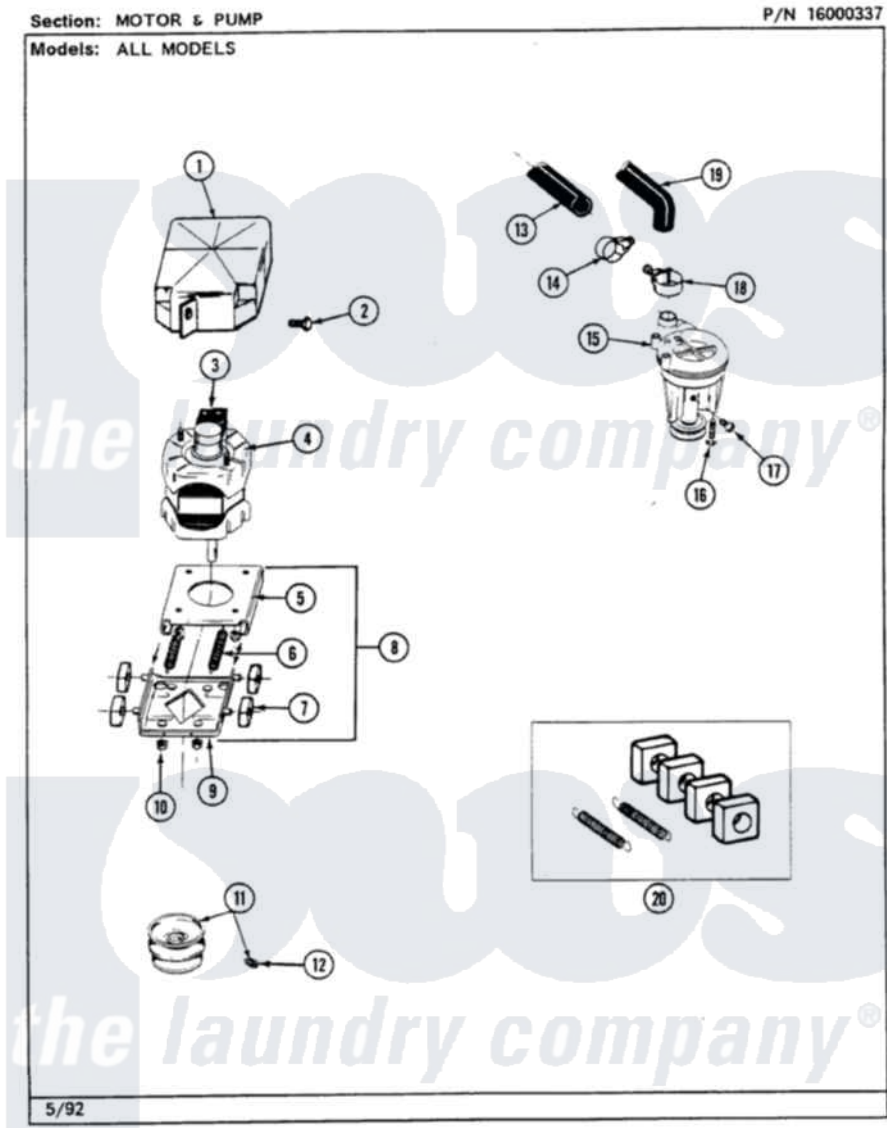

Maytag LSE7800ADL 12 - MOTOR & PUMP (LSE7800ADW,ADL,ACW,ACL)

Maytag Residential Maytag LSE7800ADL Stacked Washer and Dryer Parts Parts Diagram 12 - MOTOR & PUMP (LSE7800ADW,ADL,ACW,ACL)
Click on the part number to view part

Item	Original Part Number	Replaced By	Status	Part Description
1	215098			Shield, Motor
2	213121	3400111		Screw, 12-14 X 5/8
3	205133		Not Available	(PROD. IDNo. 2-1664-8 & 2-5463)
"	205132		Not Available	SWITCH, MOTOR EXTERNAL START No.201664-14,205463-4 & 201800-4
"	206505		Not Available	PROD. No.201664-15, & No.205463-3.
4	201805	12002351		Motor-Drve
5	214956			Motor Mount Assembly
6	202718			Springs, Tension
7	204998	205000		Roller And Spring Kit 4+Spr
8	205999			Motor Mount Assembly
9	205908			Motor Mount Assembly
10	Y311426	3400029		Nut, Adapter Plate
11	200816	6-2008160		Pulley- MO

12	Y053241		Set Screw, Motor Pulley
13	215365	22001448	Hose, Pump
14	200461	285655	Clamp, Hose
15	202203	6-2022030	Pump As Pa
16	211880		Screw, HeX Head No.10 X 1/2 Inc
17	Y015408	22003235	Screw, Bearing Insert
18	202574	3367052	Clamp, Hose
19	213045		Hose, Outer Tub Part Not Used
20	205000		Roller And Spring Kit 4+Spr